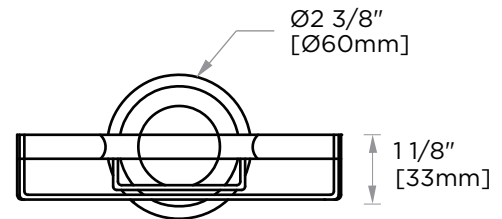

SOFIA COLLECTION SOAP BASKET 167600

PRODUCT NAME: SOAP BASKET

PRODUCT CODE: 167600

MATERIAL: All-brass construction

KEY FEATURES: Contemporary design. Geometric with bold circular backdrop.

STOCKED FINISHES:

NOTE: Dimensions and specifications are subject to change without notice.