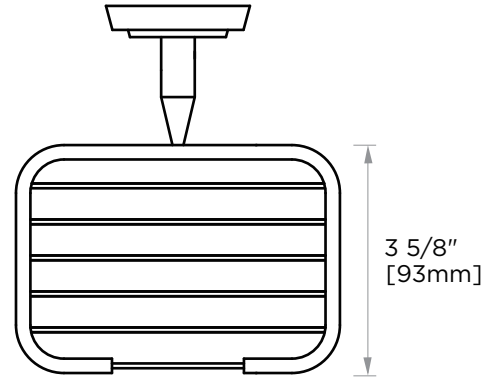

SOFIA COLLECTION SOAP BASKET 167600

PRODUCT NAME: SOAP BASKET

PRODUCT CODE: 167600

MATERIAL: All-brass construction

KEY FEATURES: Contemporary design. Geometric with bold circular backdrop.

STOCKED FINISHES:

NOTE: Dimensions and specifications are subject to change without notice.