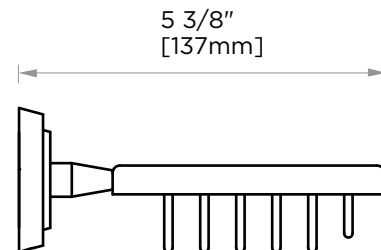

SOFIA COLLECTION SOAP BASKET 167600

PRODUCT NAME: SOAP BASKET

PRODUCT CODE: 167600

MATERIAL: All-brass construction

KEY FEATURES: Contemporary design. Geometric with bold circular backdrop.

STOCKED FINISHES:

NOTE: Dimensions and specifications are subject to change without notice.