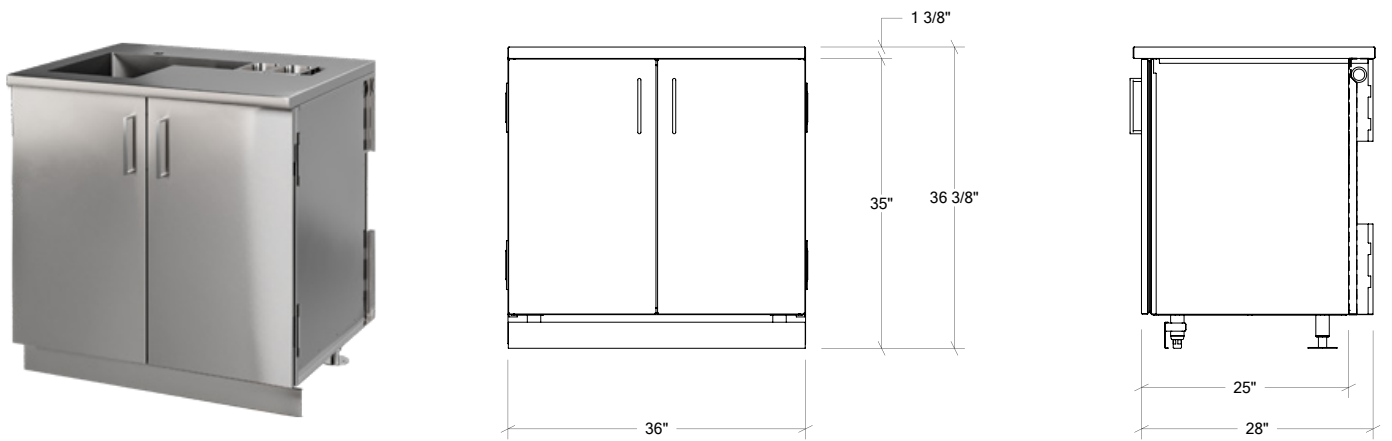

OUTDOOR KITCHEN CABINETS IN STAINLESS STEEL

HROK-SSBR-800077 | PURE

36" Bar station 2 full doors

Specifications

| | |
|---------------------|-----------------------------|
| Collection: | PURE |
| Width: | 36" |
| Depth: | 28" |
| Material: | Stainless Steel 304 |
| Thickness: | 18 ga |
| Finish: | Brushed |
| Nbr doors / drawers | 2 |
| Hinges Position: | n/a |
| Handle: | Standard |
| Installation: | Between cabinets |
| Packing dimensions: | 40 1/4" x 39 7/8" x 32 1/4" |