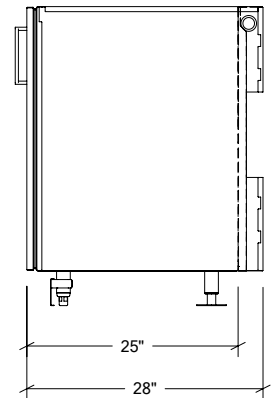

# HROK-SB-800013 | PURE

36" Sink Base Cabinet 2 doors

## Specifications

Collection:	PURE
Width:	36"
Depth:	28"
Material:	Stainless Steel 304
Thickness:	18 ga
Finish:	Brushed
Nbr doors / drawers	2
Hinges Position:	n/a
Handle:	Standard
Installation:	Between cabinets
Packing dimensions:	32 1/4" x 40 1/4" x 37 3/8"