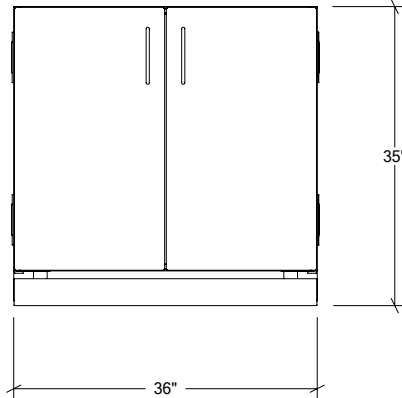

# HROK-SB-800013 | PURE

36" Sink Base Cabinet 2 doors

## Specifications

Collection:	PURE
Width:	36"
Depth:	28"
Material:	Stainless Steel 304
Thickness:	18 ga
Finish:	Brushed
Nbr doors / drawers	2
Hinges Position:	n/a
Handle:	Standard
Installation:	Between cabinets
Packing dimensions:	32 1/4" x 40 1/4" x 37 3/8"