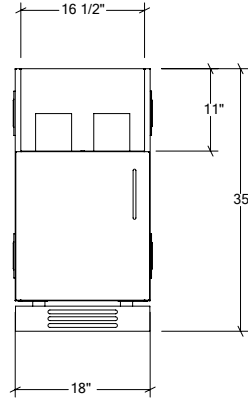

## HROK-GR-800061 | PURE

18" Grill Base Cabinet 1 door  
left hinges

Fillers are adapted to the dimension of your burner

### Specifications

Collection:	PURE
Width:	18"
Depth:	28"
Material:	Stainless Steel 304
Thickness:	18 ga
Finish:	Brushed
Nbr doors / drawers	1
Hinges Position:	left
Handle:	Standard
Installation:	Between cabinets
Packing dimensions:	22 1/4" x 32 1/4" x 40 1/4"