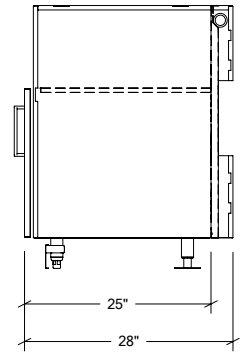

## HROK-GR-800061 | PURE

18" Grill Base Cabinet 1 door  
left hinges

Fillers are adapted to the dimension of your burner

### Specifications

Collection:	PURE
Width:	18"
Depth:	28"
Material:	Stainless Steel 304
Thickness:	18 ga
Finish:	Brushed
Nbr doors / drawers	1
Hinges Position:	left
Handle:	Standard
Installation:	Between cabinets
Packing dimensions:	22 1/4" x 32 1/4" x 40 1/4"