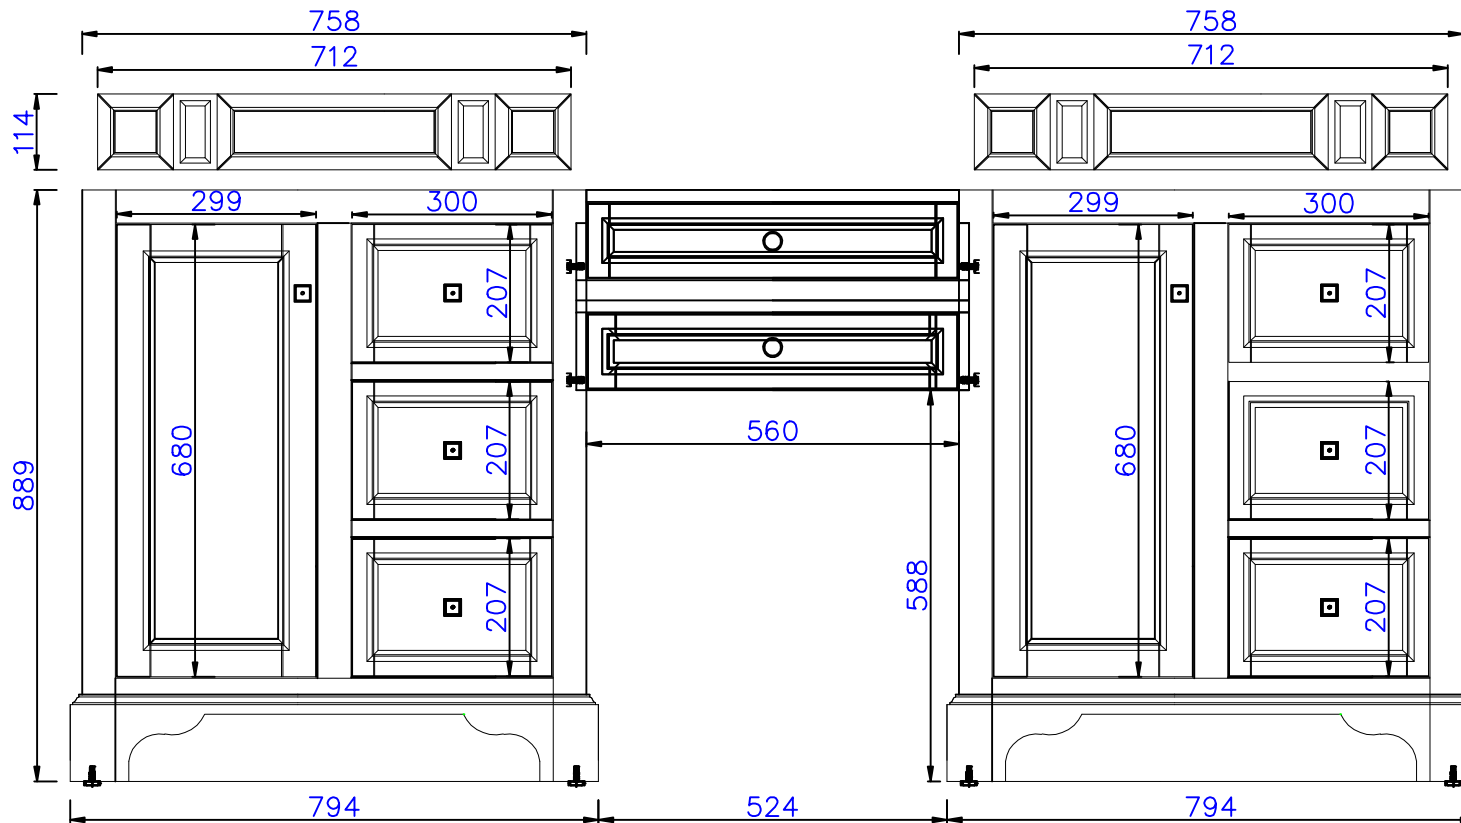

81 3/4"

Item Number:
825-V30-BNM/BW/SL
825-DU22-BNM/BW/SL

De Soto Drawer Unit (V30+DU22+V30)
Diagrams with Dimensions
page 01 of 03

NOTE ONE: Countertops are not shown in these diagrams .(Cabinet Only)

NOTE TWO: Wood Backsplash (Shown) is designed for the molding detail to align with sinks in James Martin's Optional Countertops.

NOTE ONE: Countertops are not shown in these diagrams .(Cabinet Only)

NOTE TWO: Internal Shelves (Shown) are designed to align with sinks in James Martin's Optional Countertops. Customers' own countertops and sinks may align differently, and modification may be required.
Please consult our website for Countertop Diagrams: www.jamesmartinvanities.com

81 3/4"

Item Number:
825-V30-BNM/BW/SL
825-DU22-BNM/BW/SL

De Soto Drawer Unit (V30+DU22+V30)
Diagrams with Dimensions
page 03 of 03

NOTE ONE: Countertops are not shown in these diagrams .(Cabinet Only)

NOTE TWO: Wood Backsplash (Shown) is designed for the molding detail to align with sinks in James Martin's Optional Countertops.

Customers' own countertops and sinks may align differently.
Please consult our website for Countertop Diagrams: www.jamesmartinvanities.com

2076mm

Item Number:
825-V30-BNM/BW/SL
825-DU22-BNM/BW/SL

De Soto Drawer Unit (V30+DU22+V30)
Diagrams with Dimensions
page 01 of 03