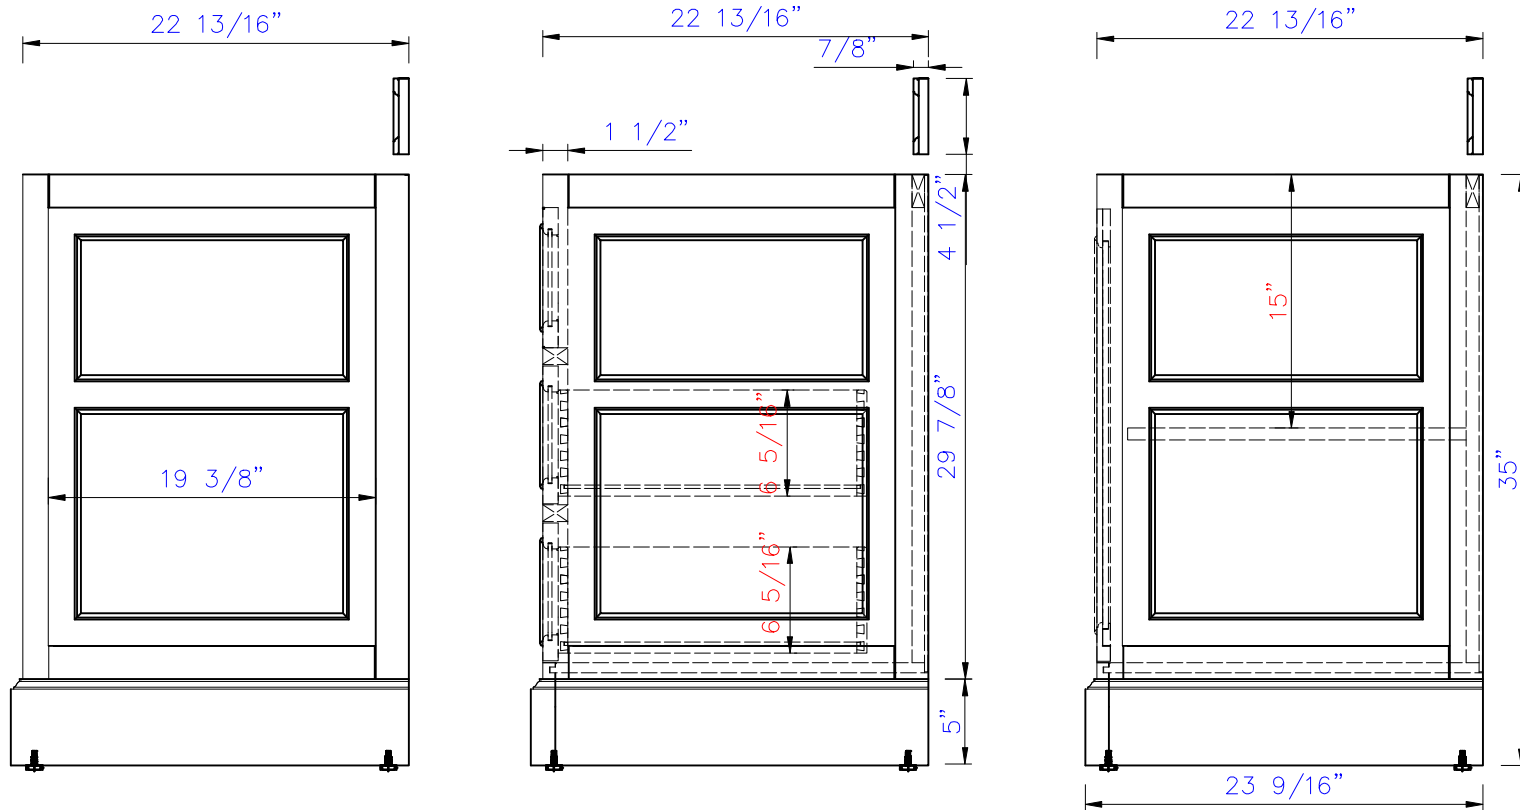

81 3/4"

Item Number:
825-V30-BNM/BW/SL
825-DU22-BNM/BW/SL

De Soto Drawer Unit (V30+DU22+V30)
Diagrams with Dimensions
page 01 of 03

NOTE ONE: Countertops are not shown in these diagrams .(Cabinet Only)

NOTE TWO: Wood Backsplash (Shown) is designed for the molding detail to align with sinks in James Martin's Optional Countertops.

Customers' own countertops and sinks may align differently.

Please consult our website for Countertop Diagrams: www.jamesmartinvanities.com

81 3/4"

Item Number:
825-V30-BNM/BW/SL
825-DU22-BNM/BW/SL

De Soto Drawer Unit (V30+DU22+V30)
Diagrams with Dimensions
page 02 of 03

NOTE ONE: Countertops are not shown in these diagrams .(Cabinet Only)

NOTE TWO: Internal Shelves (Shown) are designed to align with sinks in James Martin's Optional Countertops. Customers' own countertops and sinks may align differently, and modification may be required.
Please consult our website for Countertop Diagrams: www.jamesmartinvanities.com

81 3/4"

Item Number:
825-V30-BNM/BW/SL
825-DU22-BNM/BW/SL

De Soto Drawer Unit (V30+DU22+V30)
Diagrams with Dimensions
page 03 of 03

NOTE ONE: Countertops are not shown in these diagrams .(Cabinet Only)

NOTE TWO: Wood Backsplash (Shown) is designed for the molding detail to align with sinks in James Martin's Optional Countertops.