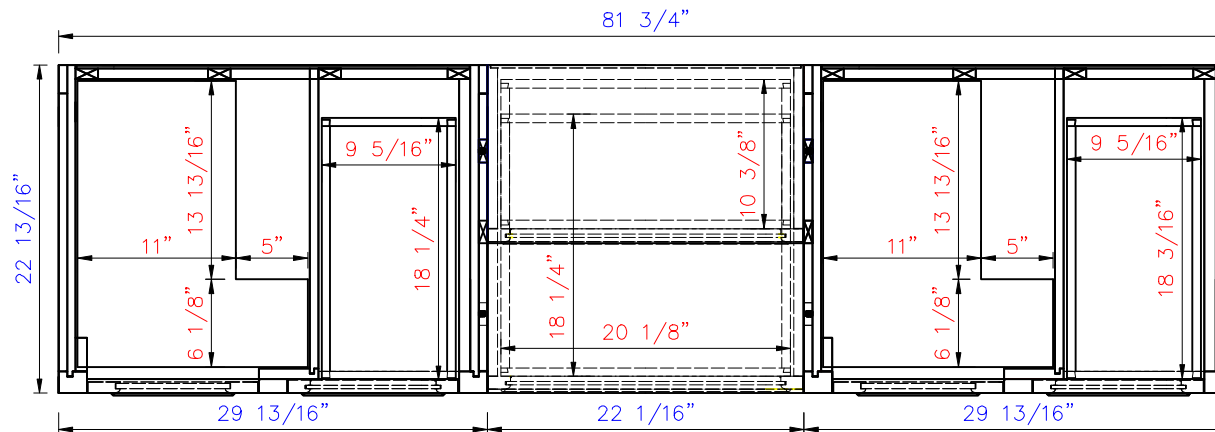

81 3/4"

Item Number:
825-V30-BNM/BW/SL
825-DU22-BNM/BW/SL

De Soto Drawer Unit (V30+DU22+V30)
Diagrams with Dimensions
page 01 of 03

NOTE ONE: Countertops are not shown in these diagrams .(Cabinet Only)

NOTE TWO: Wood Backsplash (Shown) is designed for the molding detail to align with sinks in James Martin's Optional Countertops.

Customers' own countertops and sinks may align differently.

Please consult our website for Countertop Diagrams: www.jamesmartinvanities.com

81 3/4"

Item Number:
825-V30-BNM/BW/SL
825-DU22-BNM/BW/SL

De Soto Drawer Unit (V30+DU22+V30)
Diagrams with Dimensions
page 02 of 03

NOTE ONE: Countertops are not shown in these diagrams .(Cabinet Only)

NOTE TWO: Internal Shelves (Shown) are designed to align with sinks in James Martin's Optional Countertops. Customers' own countertops and sinks may align differently, and modification may be required.
Please consult our website for Countertop Diagrams: www.jamesmartinvanities.com

81 3/4"

Item Number:
825-V30-BNM/BW/SL
825-DU22-BNM/BW/SL

De Soto Drawer Unit (V30+DU22+V30)
Diagrams with Dimensions
page 03 of 03

NOTE ONE: Countertops are not shown in these diagrams .(Cabinet Only)

NOTE TWO: Wood Backsplash (Shown) is designed for the molding detail to align with sinks in James Martin's Optional Countertops.