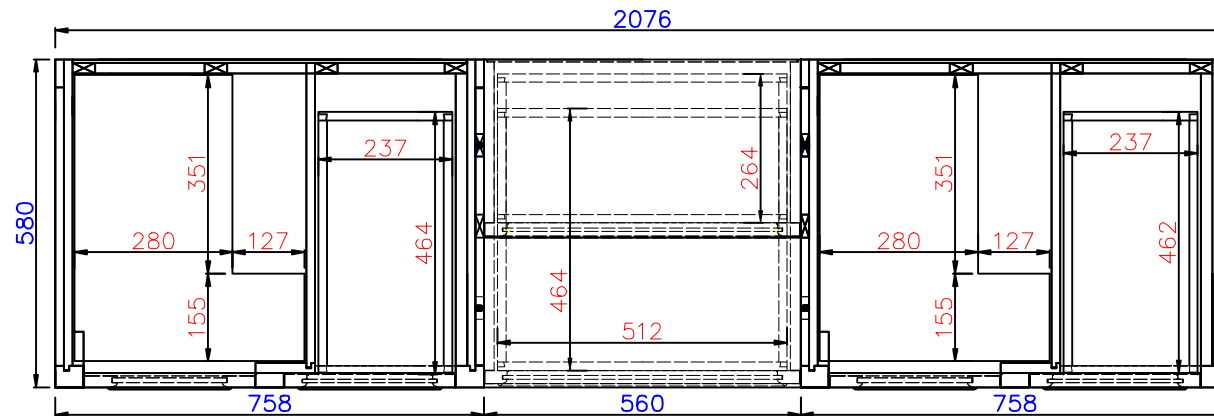

81 3/4"

Item Number:
825-V30-BNM/BW/SL
825-DU22-BNM/BW/SL

De Soto Drawer Unit (V30+DU22+V30)
Diagrams with Dimensions
page 01 of 03

NOTE ONE: Countertops are not shown in these diagrams .(Cabinet Only)

NOTE TWO: Wood Backsplash (Shown) is designed for the molding detail to align with sinks in James Martin's Optional Countertops.

Customers' own countertops and sinks may align differently.
Please consult our website for Countertop Diagrams: www.jamesmartinvanities.com

2076mm

Item Number:
825-V30-BNM/BW/SL
825-DU22-BNM/BW/SL

De Soto Drawer Unit (V30+DU22+V30)
Diagrams with Dimensions
page 01 of 03

NOTE ONE: Countertops are not shown in these diagrams .(Cabinet Only)

NOTE TWO: Wood Backsplash (Shown) is designed for the molding detail to align with sinks in James Martin's Optional Countertops.

Customers* own countertops and sinks may align differently.

Please consult our website for Countertop Diagrams: www.jamesmartinvanities.com

2076mm

Item Number:
825-V30-BNM/BW/SL
825-DU22-BNM/BW/SL

De Soto Drawer Unit (V30+DU22+V30)
Diagrams with Dimensions
page 02 of 03