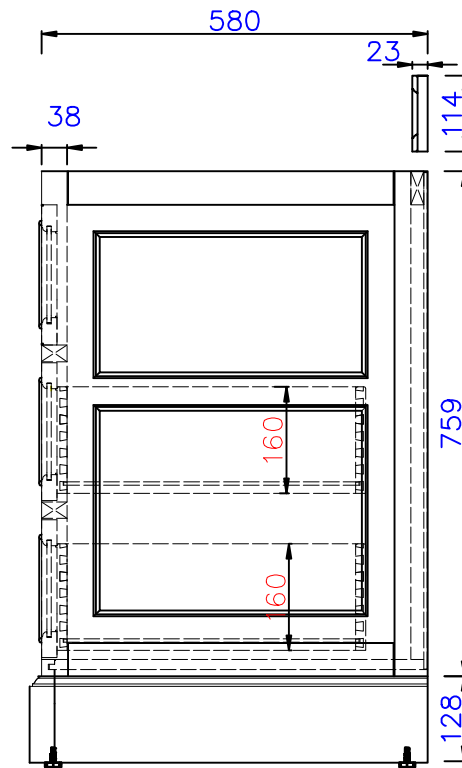

Customers' own countertops and sinks may align differently.
Please consult our website for Countertop Diagrams: www.jamesmartinvanities.com

2076mm

Item Number:
825-V30-BNM/BW/SL
825-DU22-BNM/BW/SL

De Soto Drawer Unit (V30+DU22+V30)
Diagrams with Dimensions
page 01 of 03

Please consult our website for Countertop Diagrams: www.jamesmartinvanities.com

2076mm

Item Number:
825-V30-BNM/BW/SL
825-DU22-BNM/BW/SL

De Soto Drawer Unit (V30+DU22+V30)
Diagrams with Dimensions
page 02 of 03

NOTE ONE: Countertops are not shown in these diagrams .(Cabinet Only)

NOTE TWO: Internal Shelves (Shown) are designed to align with sinks in James Martin's Optional Countertops. Customers' own countertops and sinks may align differently, and modification may be required.

Please consult our website for Countertop Diagrams: www.jamesmartinvanities.com

2076mm

Item Number:
825-V30-BNM/BW/SL
825-DU22-BNM/BW/SL

De Soto Drawer Unit (V30+DU22+V30)
Diagrams with Dimensions
page 03 of 03