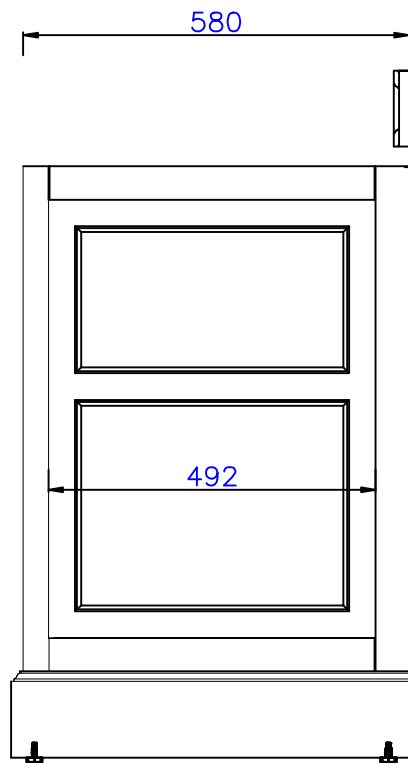

Customers' own countertops and sinks may align differently.
Please consult our website for Countertop Diagrams: www.jamesmartinvanities.com

2076mm

Item Number:
825-V30-BNM/BW/SL
825-DU22-BNM/BW/SL

De Soto Drawer Unit (V30+DU22+V30)
Diagrams with Dimensions
page 01 of 03

Please consult our website for Countertop Diagrams: www.jamesmartinvanities.com

2076mm

Item Number:
825-V30-BNM/BW/SL
825-DU22-BNM/BW/SL

De Soto Drawer Unit (V30+DU22+V30)
Diagrams with Dimensions
page 02 of 03

NOTE ONE: Countertops are not shown in these diagrams .(Cabinet Only)

NOTE TWO: Internal Shelves (Shown) are designed to align with sinks in James Martin's Optional Countertops. Customers' own countertops and sinks may align differently, and modification may be required.

Please consult our website for Countertop Diagrams: www.jamesmartinvanities.com

2076mm

Item Number:
825-V30-BNM/BW/SL
825-DU22-BNM/BW/SL

De Soto Drawer Unit (V30+DU22+V30)
Diagrams with Dimensions
page 03 of 03