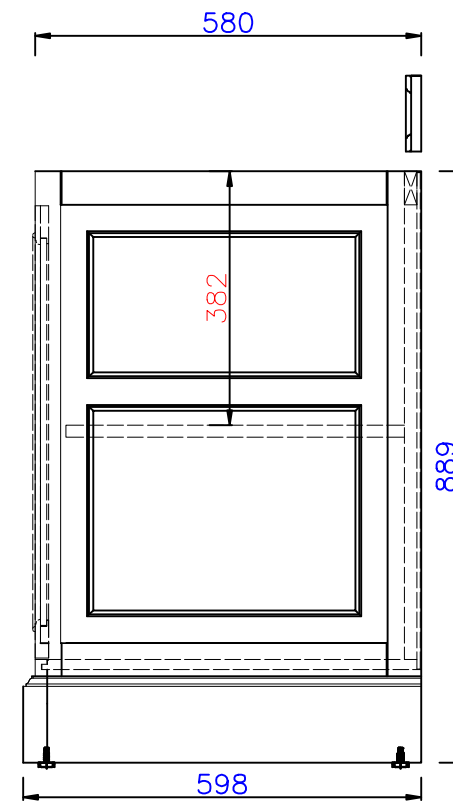

81 3/4"

Item Number:
825-V30-BNM/BW/SL
825-DU22-BNM/BW/SL

De Soto Drawer Unit (V30+DU22+V30)
Diagrams with Dimensions
page 01 of 03

NOTE ONE: Countertops are not shown in these diagrams .(Cabinet Only)

NOTE TWO: Wood Backsplash (Shown) is designed for the molding detail to align with sinks in James Martin's Optional Countertops.

Please consult our website for Countertop Diagrams: www.jamesmartinvanities.com

2076mm

Item Number:
825-V30-BNM/BW/SL
825-DU22-BNM/BW/SL

De Soto Drawer Unit (V30+DU22+V30)
Diagrams with Dimensions
page 02 of 03

NOTE ONE: Countertops are not shown in these diagrams .(Cabinet Only)

NOTE TWO: Internal Shelves (Shown) are designed to align with sinks in James Martin's Optional Countertops. Customers' own countertops and sinks may align differently, and modification may be required.

Please consult our website for Countertop Diagrams: www.jamesmartinvanities.com

2076mm

Item Number:
825-V30-BNM/BW/SL
825-DU22-BNM/BW/SL

De Soto Drawer Unit (V30+DU22+V30)
Diagrams with Dimensions
page 03 of 03