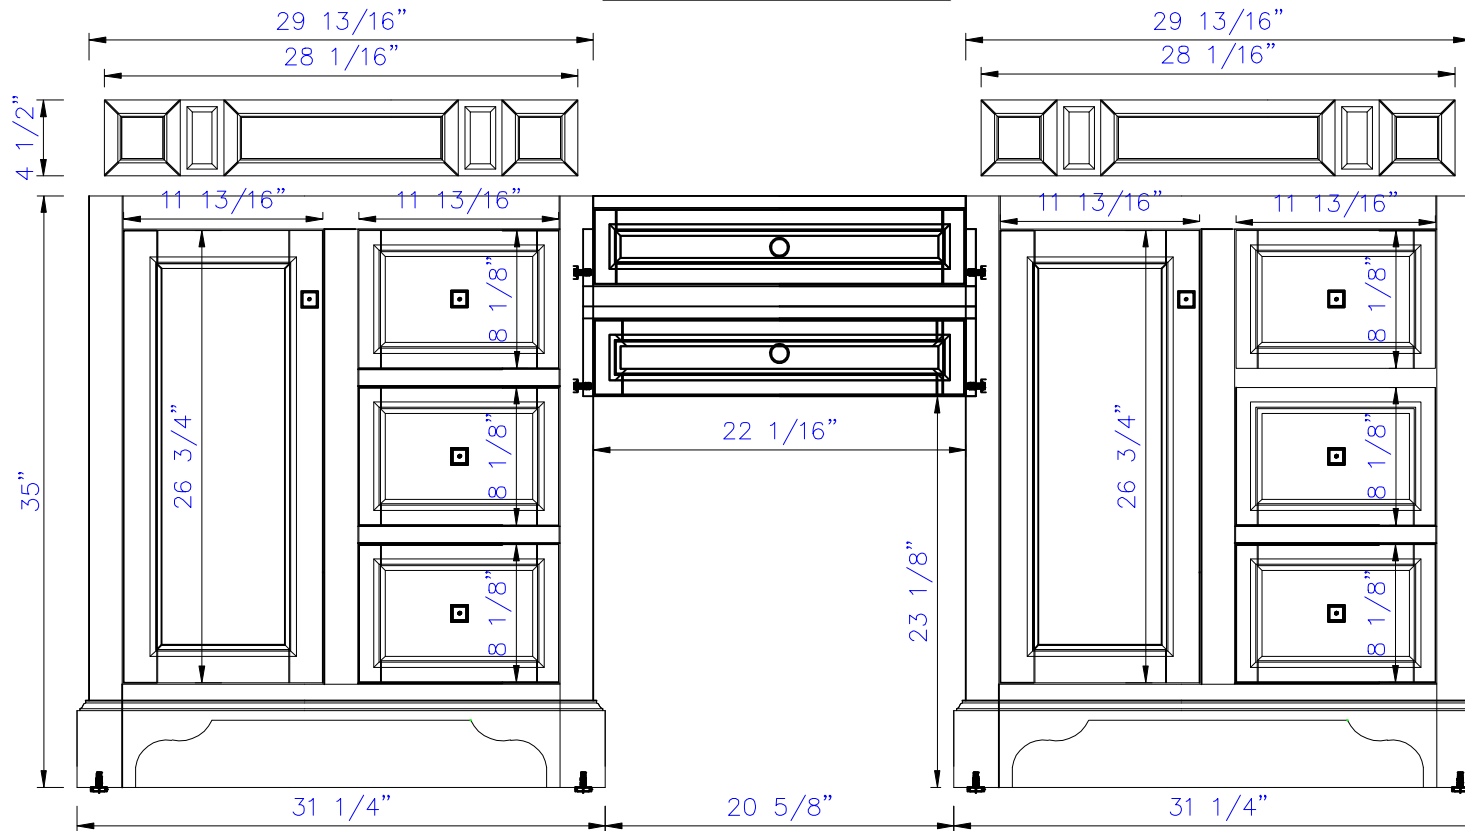

81 3/4"

Item Number:
825-V30-BNM/BW/SL
825-DU22-BNM/BW/SL

De Soto Drawer Unit (V30+DU22+V30)
Diagrams with Dimensions
page 01 of 03

NOTE ONE: Countertops are not shown in these diagrams .(Cabinet Only)

NOTE TWO: Wood Backsplash (Shown) is designed for the molding detail to align with sinks in James Martin's Optional Countertops.

Customers' own countertops and sinks may align differently.

Please consult our website for Countertop Diagrams: www.jamesmartinvanities.com

81 3/4"

Item Number:
825-V30-BNM/BW/SL
825-DU22-BNM/BW/SL

De Soto Drawer Unit (V30+DU22+V30)
Diagrams with Dimensions
page 02 of 03

81 3/4"

Item Number:
825-V30-BNM/BW/SL
825-DU22-BNM/BW/SL

De Soto Drawer Unit (V30+DU22+V30)
Diagrams with Dimensions
page 03 of 03

NOTE ONE: Countertops are not shown in these diagrams .(Cabinet Only)

NOTE TWO: Wood Backsplash (Shown) is designed for the molding detail to align with sinks in James Martin's Optional Countertops.

Customers' own countertops and sinks may align differently.
Please consult our website for Countertop Diagrams: www.jamesmartinvanities.com

2076mm

Item Number:
825-V30-BNM/BW/SL
825-DU22-BNM/BW/SL

De Soto Drawer Unit (V30+DU22+V30)
Diagrams with Dimensions
page 01 of 03