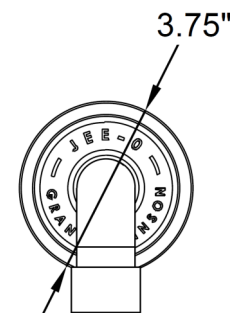

Soho Spout Short

by JEE-O

-  RAW (brushed)
700-3910
-  hammercoat black
700-3912
-  custom finish
700-391C

SPECIFICATIONS

MATERIAL:	304 stainless steel
FLOW RATE:	3.2 GPM (adjustable on request)
WEIGHT:	3 lbs
PACKAGE DIMENSIONS:	L 12" x W 8" x H 6"
DELIVERY WEIGHT:	4 lbs
WARRANTY:	2-year limited warranty