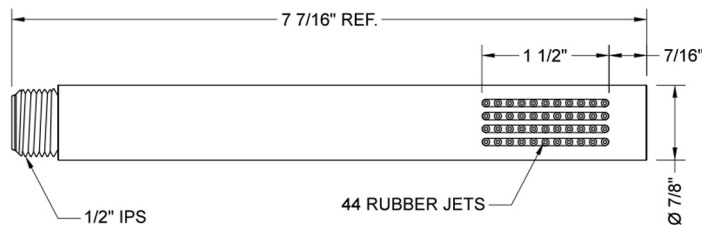

SPRAY PATTERNS:

COMPLIANCES:

CEC

Complies with: ASME A112.18.1-2012/CSA B125.1-12