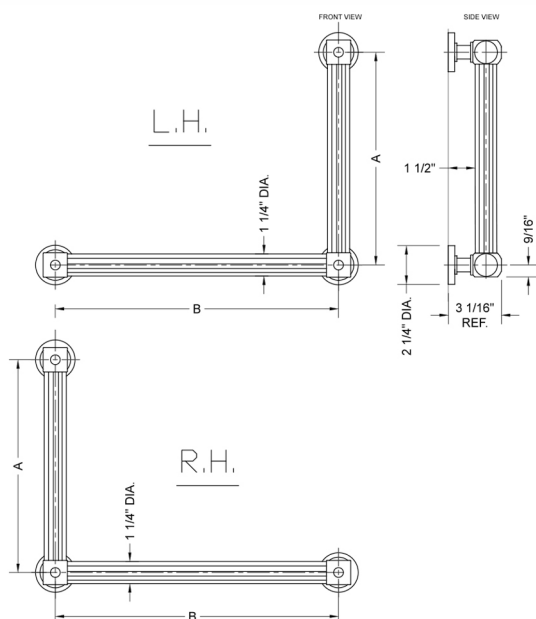

G71 12H x 32W 90° Right Hand Grab Bar

Model #: **G71-12H-32W-RH-**

FEATURES:

- ADA compliant when properly installed
- All brass construction, fully polished & plated
- All grab bars can be custom sized. Contact JACLO for pricing & availability
- Optional handshower sliders and toilet paper/wash cloth holders can be added only upon initial order
- Grab bars over 32" REQUIRE a middle post

SPECIFICATION DRAWING:

BRASS LUXURY GRAB BAR			
PART. #	DESCRIPTION	A H	B W
G71-12H-12W	CENTER TO CENTER	12"	12"
G71-12H-16W	CENTER TO CENTER	12"	16"
G71-12H-24W	CENTER TO CENTER	12"	24"
G71-12H-32W	CENTER TO CENTER	12"	32"
G71-16H-12W	CENTER TO CENTER	16"	12"
G71-16H-16W	CENTER TO CENTER	16"	16"
G71-16H-24W	CENTER TO CENTER	16"	24"
G71-16H-32W	CENTER TO CENTER	16"	32"
G71-24H-12W	CENTER TO CENTER	24"	12"
G71-24H-16W	CENTER TO CENTER	24"	16"
G71-24H-24W	CENTER TO CENTER	24"	24"
G71-24H-32W	CENTER TO CENTER	24"	32"
G71-32H-12W	CENTER TO CENTER	32"	12"
G71-32H-16W	CENTER TO CENTER	32"	16"
G71-32H-24W	CENTER TO CENTER	32"	24"
G71-32H-32W	CENTER TO CENTER	32"	32"