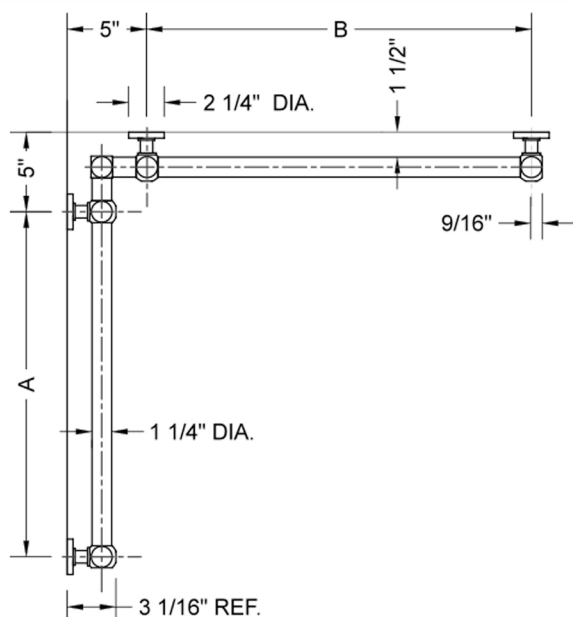

G70 16" x 24" Inside Corner Grab Bar

Model #: G70-16-24-IC-

FEATURES:

- ADA compliant when properly installed
- All brass construction, fully polished & plated
- All grab bars can be custom sized. Contact JACLO for pricing & availability
- Optional handshower sliders and toilet paper/wash cloth holders can be added only upon initial order
- Grab bars over 32" REQUIRE a middle post

SPECIFICATION DRAWING:

BRASS LUXURY GRAB BAR							
PART. #	DESCRIPTION	A	B	PART. #	DESCRIPTION	A	B
G70-12-12-IC	CENTER OF POST	12"	12"	G70-24-36-IC	CENTER OF POST	24"	36"
G70-12-16-IC	CENTER OF POST	12"	16"	G70-24-48-IC	CENTER OF POST	24"	48"
G70-12-24-IC	CENTER OF POST	12"	24"	G70-24-60-IC	CENTER OF POST	24"	60"
G70-12-32-IC	CENTER OF POST	12"	32"				
G70-12-36-IC	CENTER OF POST	12"	36"	G70-32-32-IC	CENTER OF POST	32"	32"
G70-12-48-IC	CENTER OF POST	12"	48"	G70-32-36-IC	CENTER OF POST	32"	36"
G70-12-60-IC	CENTER OF POST	12"	60"	G70-32-48-IC	CENTER OF POST	32"	48"
				G70-32-60-IC	CENTER OF POST	32"	60"
G70-16-16-IC	CENTER OF POST	16"	16"				
G70-16-24-IC	CENTER OF POST	16"	24"	G70-36-36-IC	CENTER OF POST	36"	36"
G70-16-32-IC	CENTER OF POST	16"	32"	G70-36-48-IC	CENTER OF POST	36"	48"
				G70-36-60-IC	CENTER OF POST	36"	60"
G70-16-36-IC	CENTER OF POST	16"	36"				
G70-16-48-IC	CENTER OF POST	16"	48"	G70-48-48-IC	CENTER OF POST	48"	48"
G70-16-60-IC	CENTER OF POST	16"	60"	G70-48-60-IC	CENTER OF POST	48"	60"
G70-24-24-IC	CENTER OF POST	24"	24"	G70-60-60-IC	CENTER OF POST	60"	60"
G70-24-32-IC	CENTER OF POST	24"	32"				