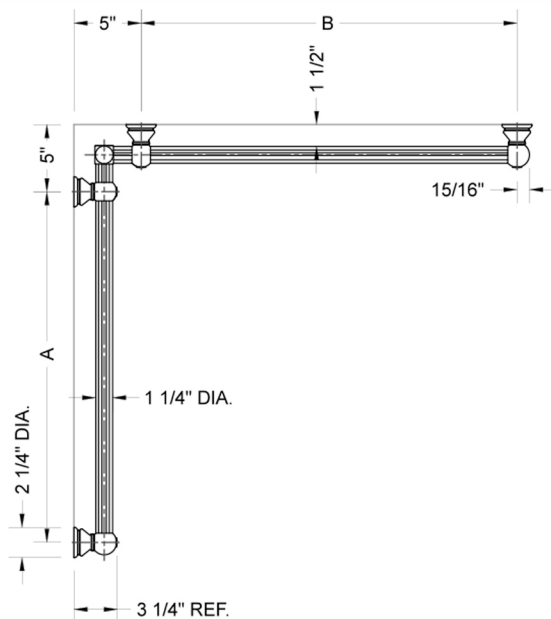

G33 48" x 48" Inside Corner Grab Bar

Model #: G33-48-48-IC-

FEATURES:

- ADA compliant when properly installed
- All brass construction, fully polished & plated
- All grab bars can be custom sized. Contact JACLO for pricing & availability
- Optional handshower sliders and toilet paper/wash cloth holders can be added only upon initial order
- Grab bars over 32" REQUIRE a middle post

SPECIFICATION DRAWING:

BRASS LUXURY GRAB BAR							
PART. #	DESCRIPTION	A	B	PART. #	DESCRIPTION	A	B
G33-12-12-IC	CENTER OF POST	12"	12"	G33-24-36-IC	CENTER OF POST	24"	36"
G33-12-16-IC	CENTER OF POST	12"	16"	G33-24-48-IC	CENTER OF POST	24"	48"
G33-12-24-IC	CENTER OF POST	12"	24"	G33-24-60-IC	CENTER OF POST	24"	60"
G33-12-32-IC	CENTER OF POST	12"	32"				
				G33-32-32-IC	CENTER OF POST	32"	32"
G33-12-36-IC	CENTER OF POST	12"	36"	G33-32-36-IC	CENTER OF POST	32"	36"
G33-12-48-IC	CENTER OF POST	12"	48"	G33-32-48-IC	CENTER OF POST	32"	48"
G33-12-60-IC	CENTER OF POST	12"	60"	G33-32-60-IC	CENTER OF POST	32"	60"
G33-16-16-IC	CENTER OF POST	16"	16"	G33-36-36-IC	CENTER OF POST	36"	36"
G33-16-24-IC	CENTER OF POST	16"	24"	G33-36-48-IC	CENTER OF POST	36"	48"
G33-16-32-IC	CENTER OF POST	16"	32"	G33-36-60-IC	CENTER OF POST	36"	60"
G33-16-36-IC	CENTER OF POST	16"	36"	G33-48-48-IC	CENTER OF POST	48"	48"
G33-16-48-IC	CENTER OF POST	16"	48"	G33-48-60-IC	CENTER OF POST	48"	60"
G33-16-60-IC	CENTER OF POST	16"	60"				
				G33-60-60-IC	CENTER OF POST	60"	60"
G33-24-24-IC	CENTER OF POST	24"	24"				
G33-24-32-IC	CENTER OF POST	24"	32"				