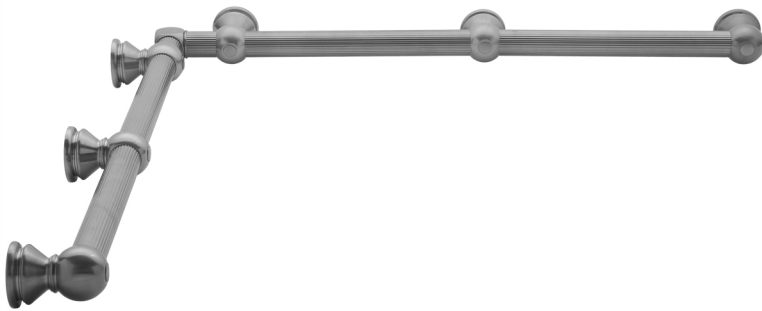

G33 48" x 48" Inside Corner Grab Bar

Model #: G33-48-48-IC-

FEATURES:

- ADA compliant when properly installed
- All brass construction, fully polished & plated
- All grab bars can be custom sized. Contact JACLO for pricing & availability
- Optional handshower sliders and toilet paper/wash cloth holders can be added only upon initial order
- Grab bars over 32" REQUIRE a middle post

AVAILABLE FINISHES:

Polished Chrome (PCH)	Satin Chrome (SC)	Bronze Umber (BU)
Satin Nickel (SN)	Pewter (PEW)	Caramel Bronze (CB)
Polished Nickel (PN)	Antique Brass (AB)	Antique Copper (ACU)
Oil-Rubbed Bronze (ORB)	Polished Brass (PB)	Polished Copper (PCU)
Vintage Bronze (VB)	Satin Brass (SB)	Rose Gold (RG)
Matte Black (MBK)	Satin Gold (SG)	Polished Gold (PG)
Black Nickel (BKN)	Bombay Gold (BG)	Jewelers Gold (JG)
Europa Bronze (EB)	White (WH)	Sedona Beige (SDB)
Tristan Brass (TB)	Unlacquered Brass (ULB)	Satin Cooper (SCU)