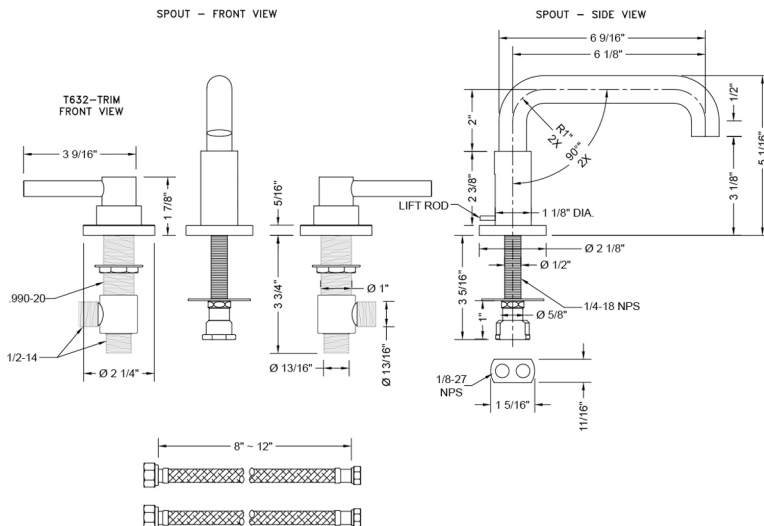

SPECIFICATION DRAWING: