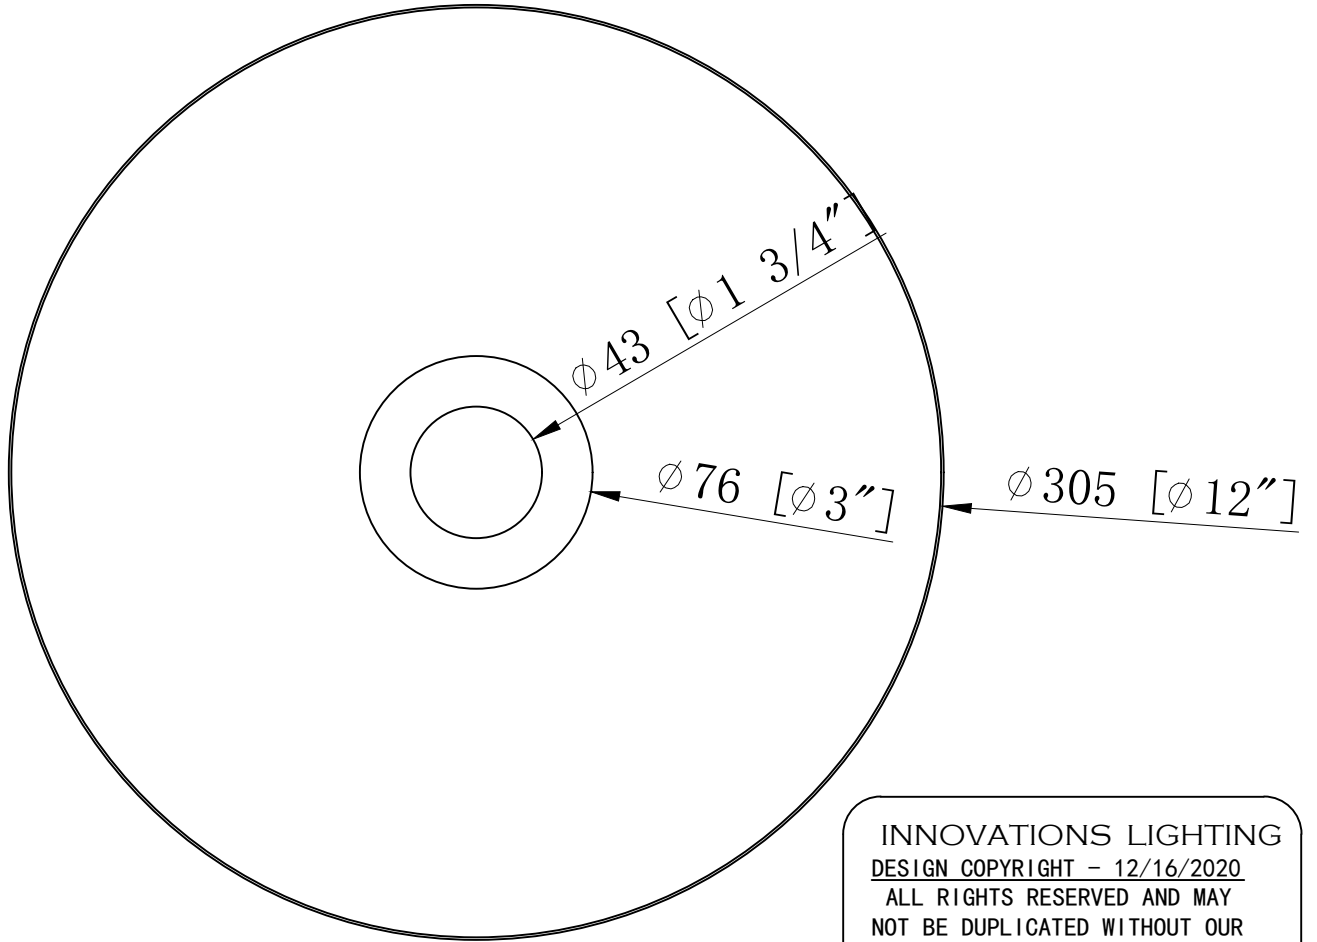

# ITEM:MBC-12-shade

INNOVATIONS LIGHTING  
DESIGN COPYRIGHT - 12/16/2020  
ALL RIGHTS RESERVED AND MAY  
NOT BE DUPLICATED WITHOUT OUR  
WRITTEN PERMISSION

R&D  
2020.12.18  
Mark