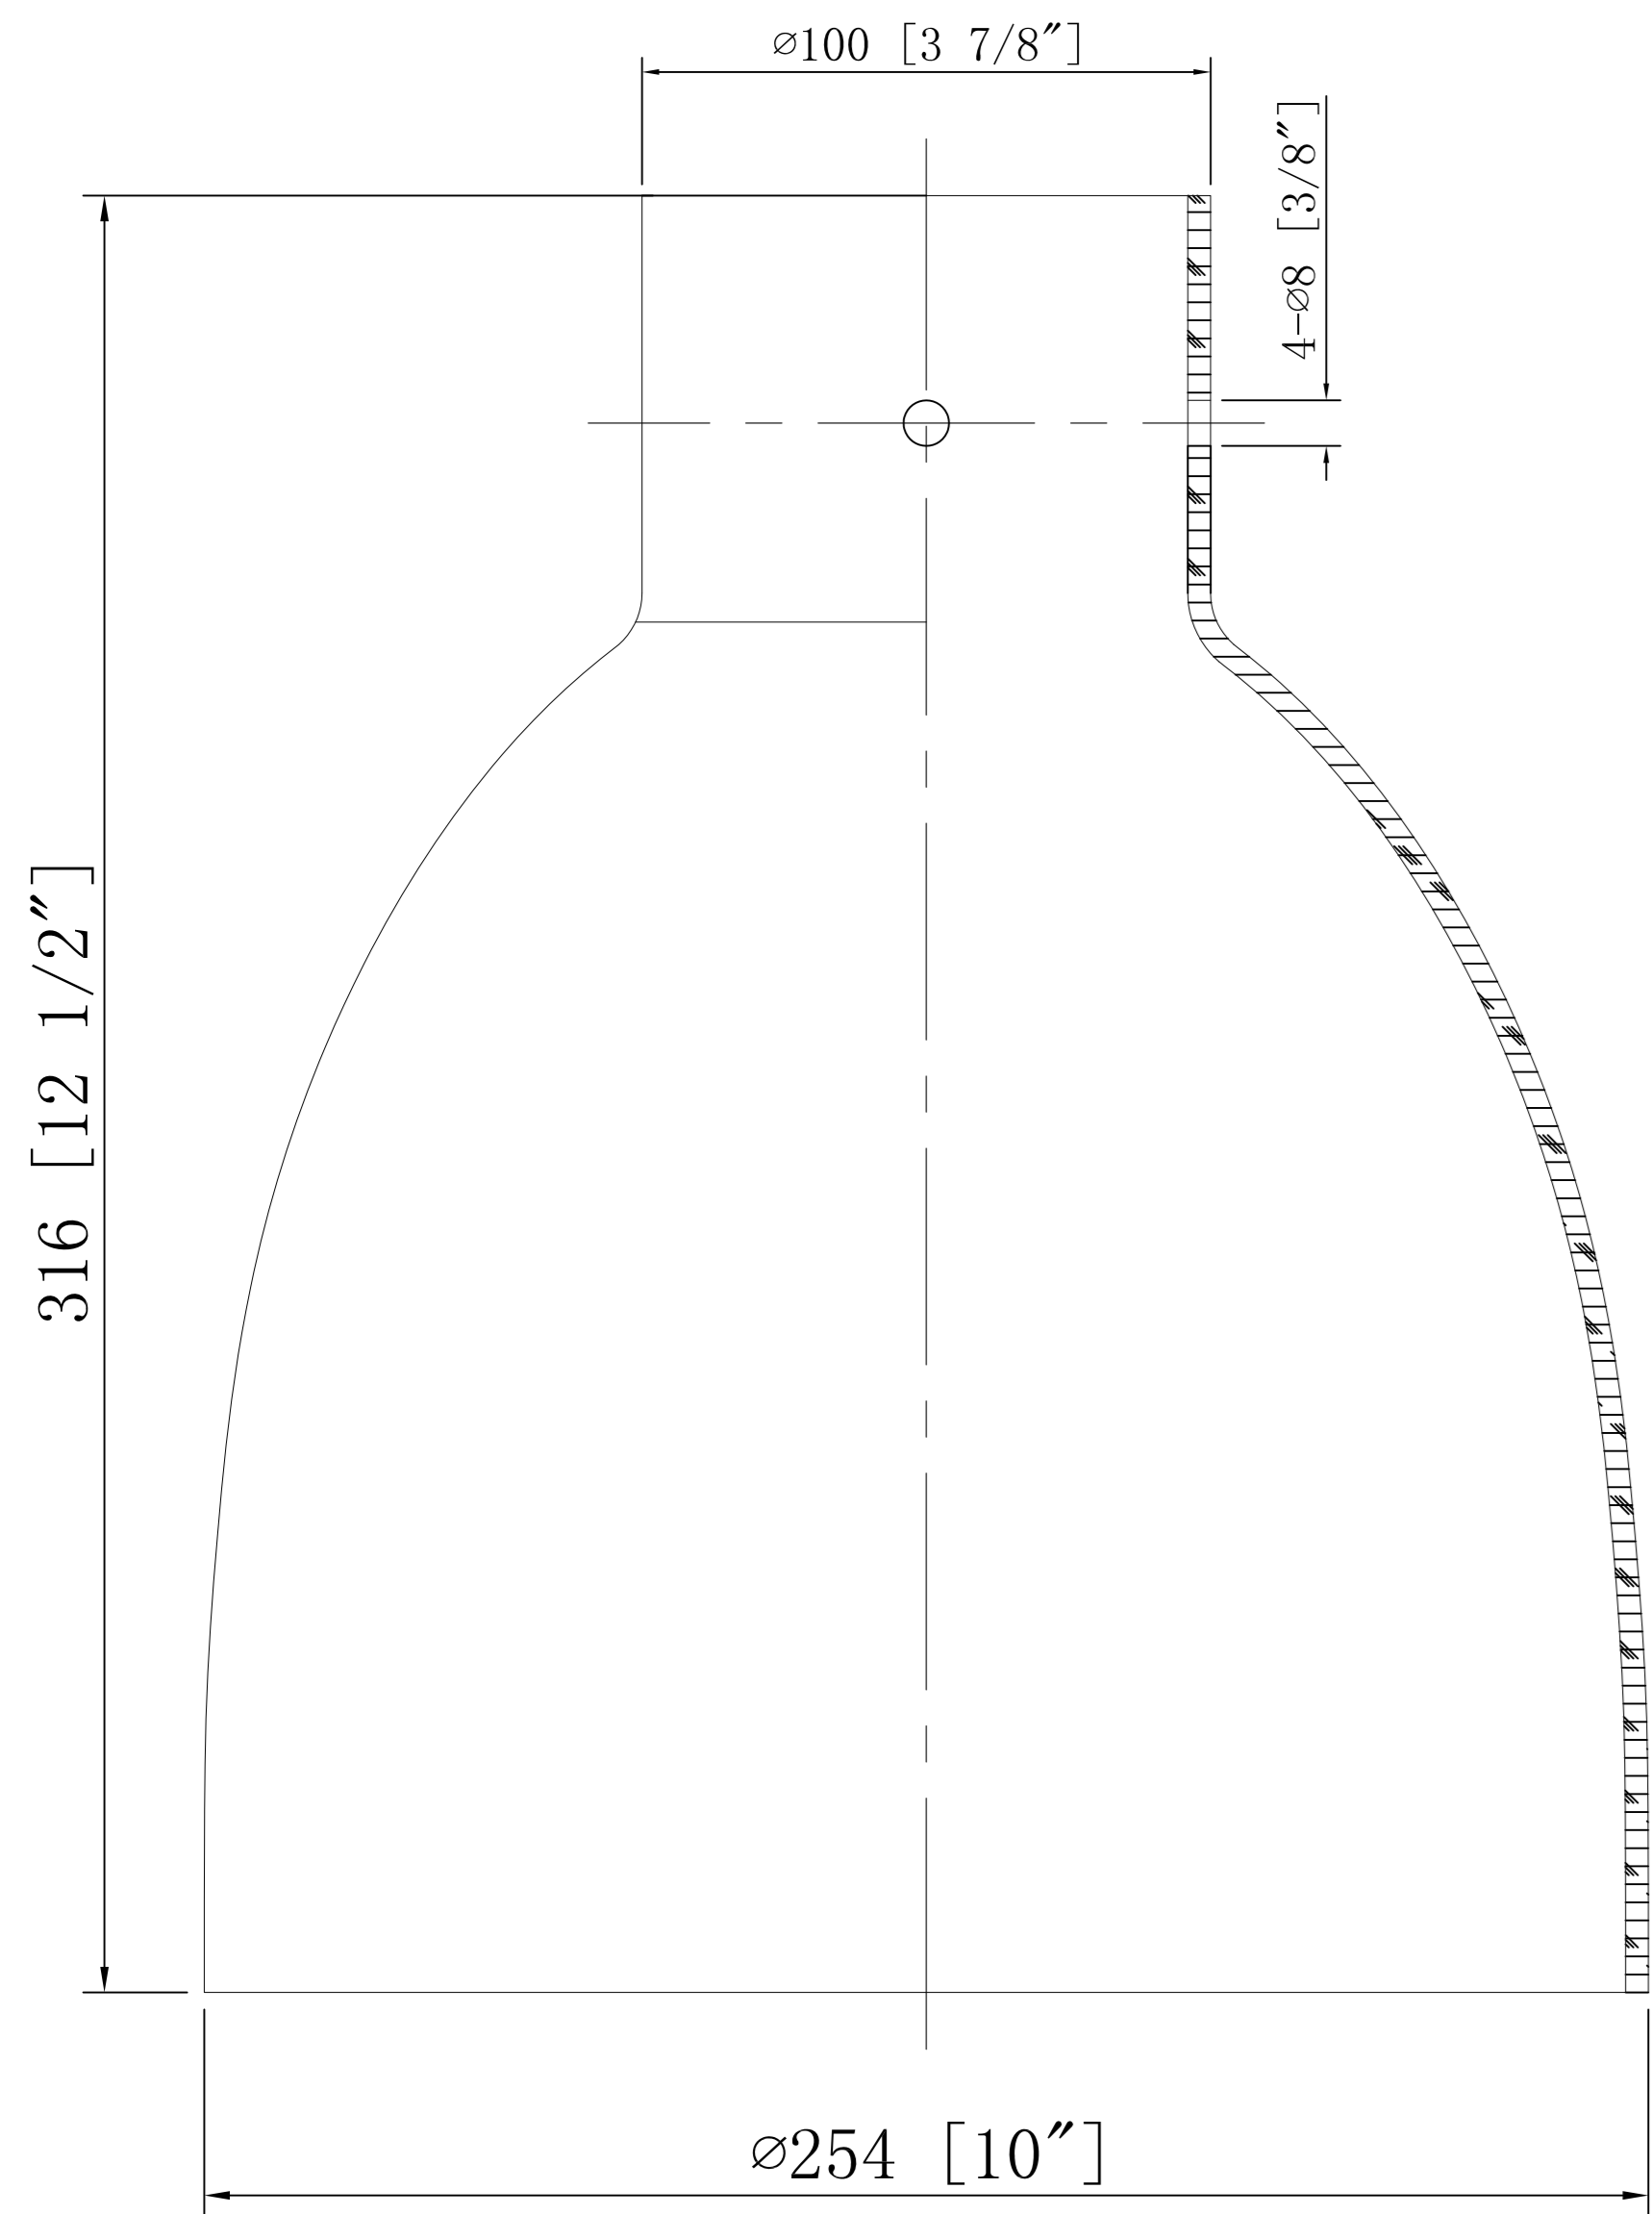

IL INNOVATIONS LIGHTING
CREATIVITY MEETS EVOLUTIONARY DESIGN®
DESIGN COPYRIGHT - 12/21/2022
ALL RIGHTS RESERVED AND MAY
NOT BE DUPLICATED WITHOUT OUR
WRITTEN PERMISSION

ITEM: G412-10CL