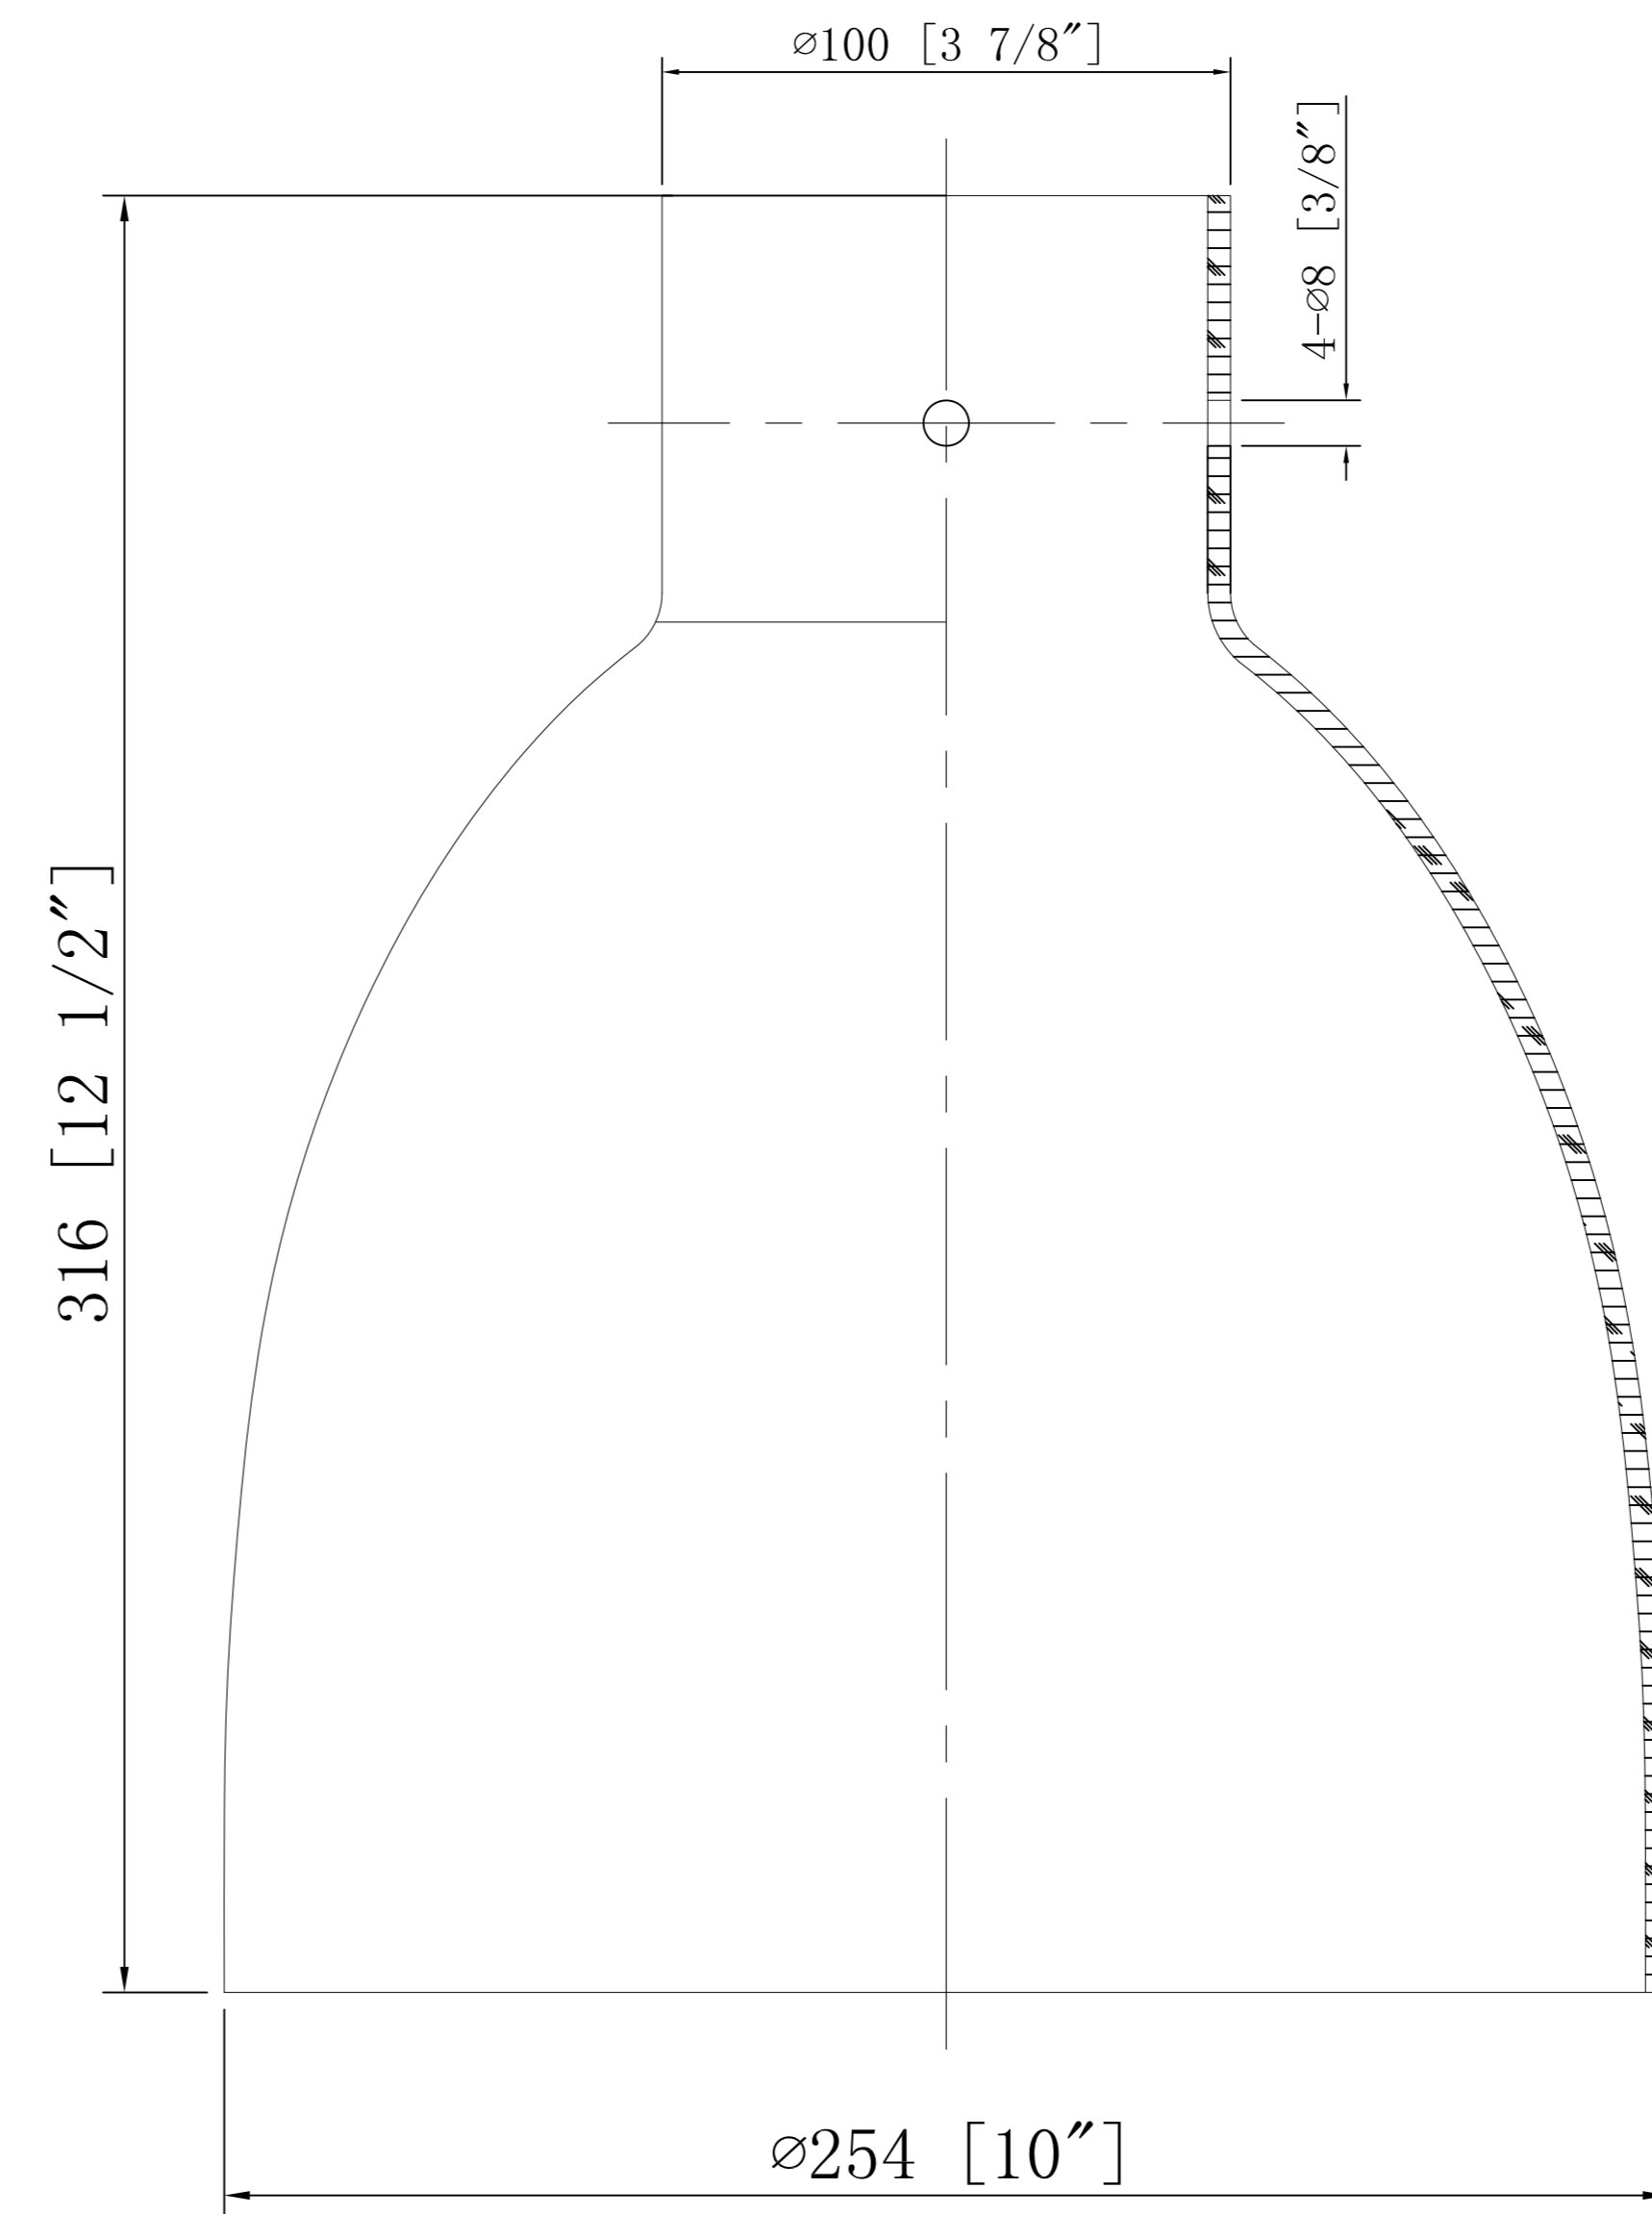

IL INNOVATIONS LIGHTING
CREATIVITY MEETS EVOLUTIONARY DESIGN®
DESIGN COPYRIGHT - 12/21/2022
ALL RIGHTS RESERVED AND MAY
NOT BE DUPLICATED WITHOUT OUR
WRITTEN PERMISSION

ITEM: G412-10SM