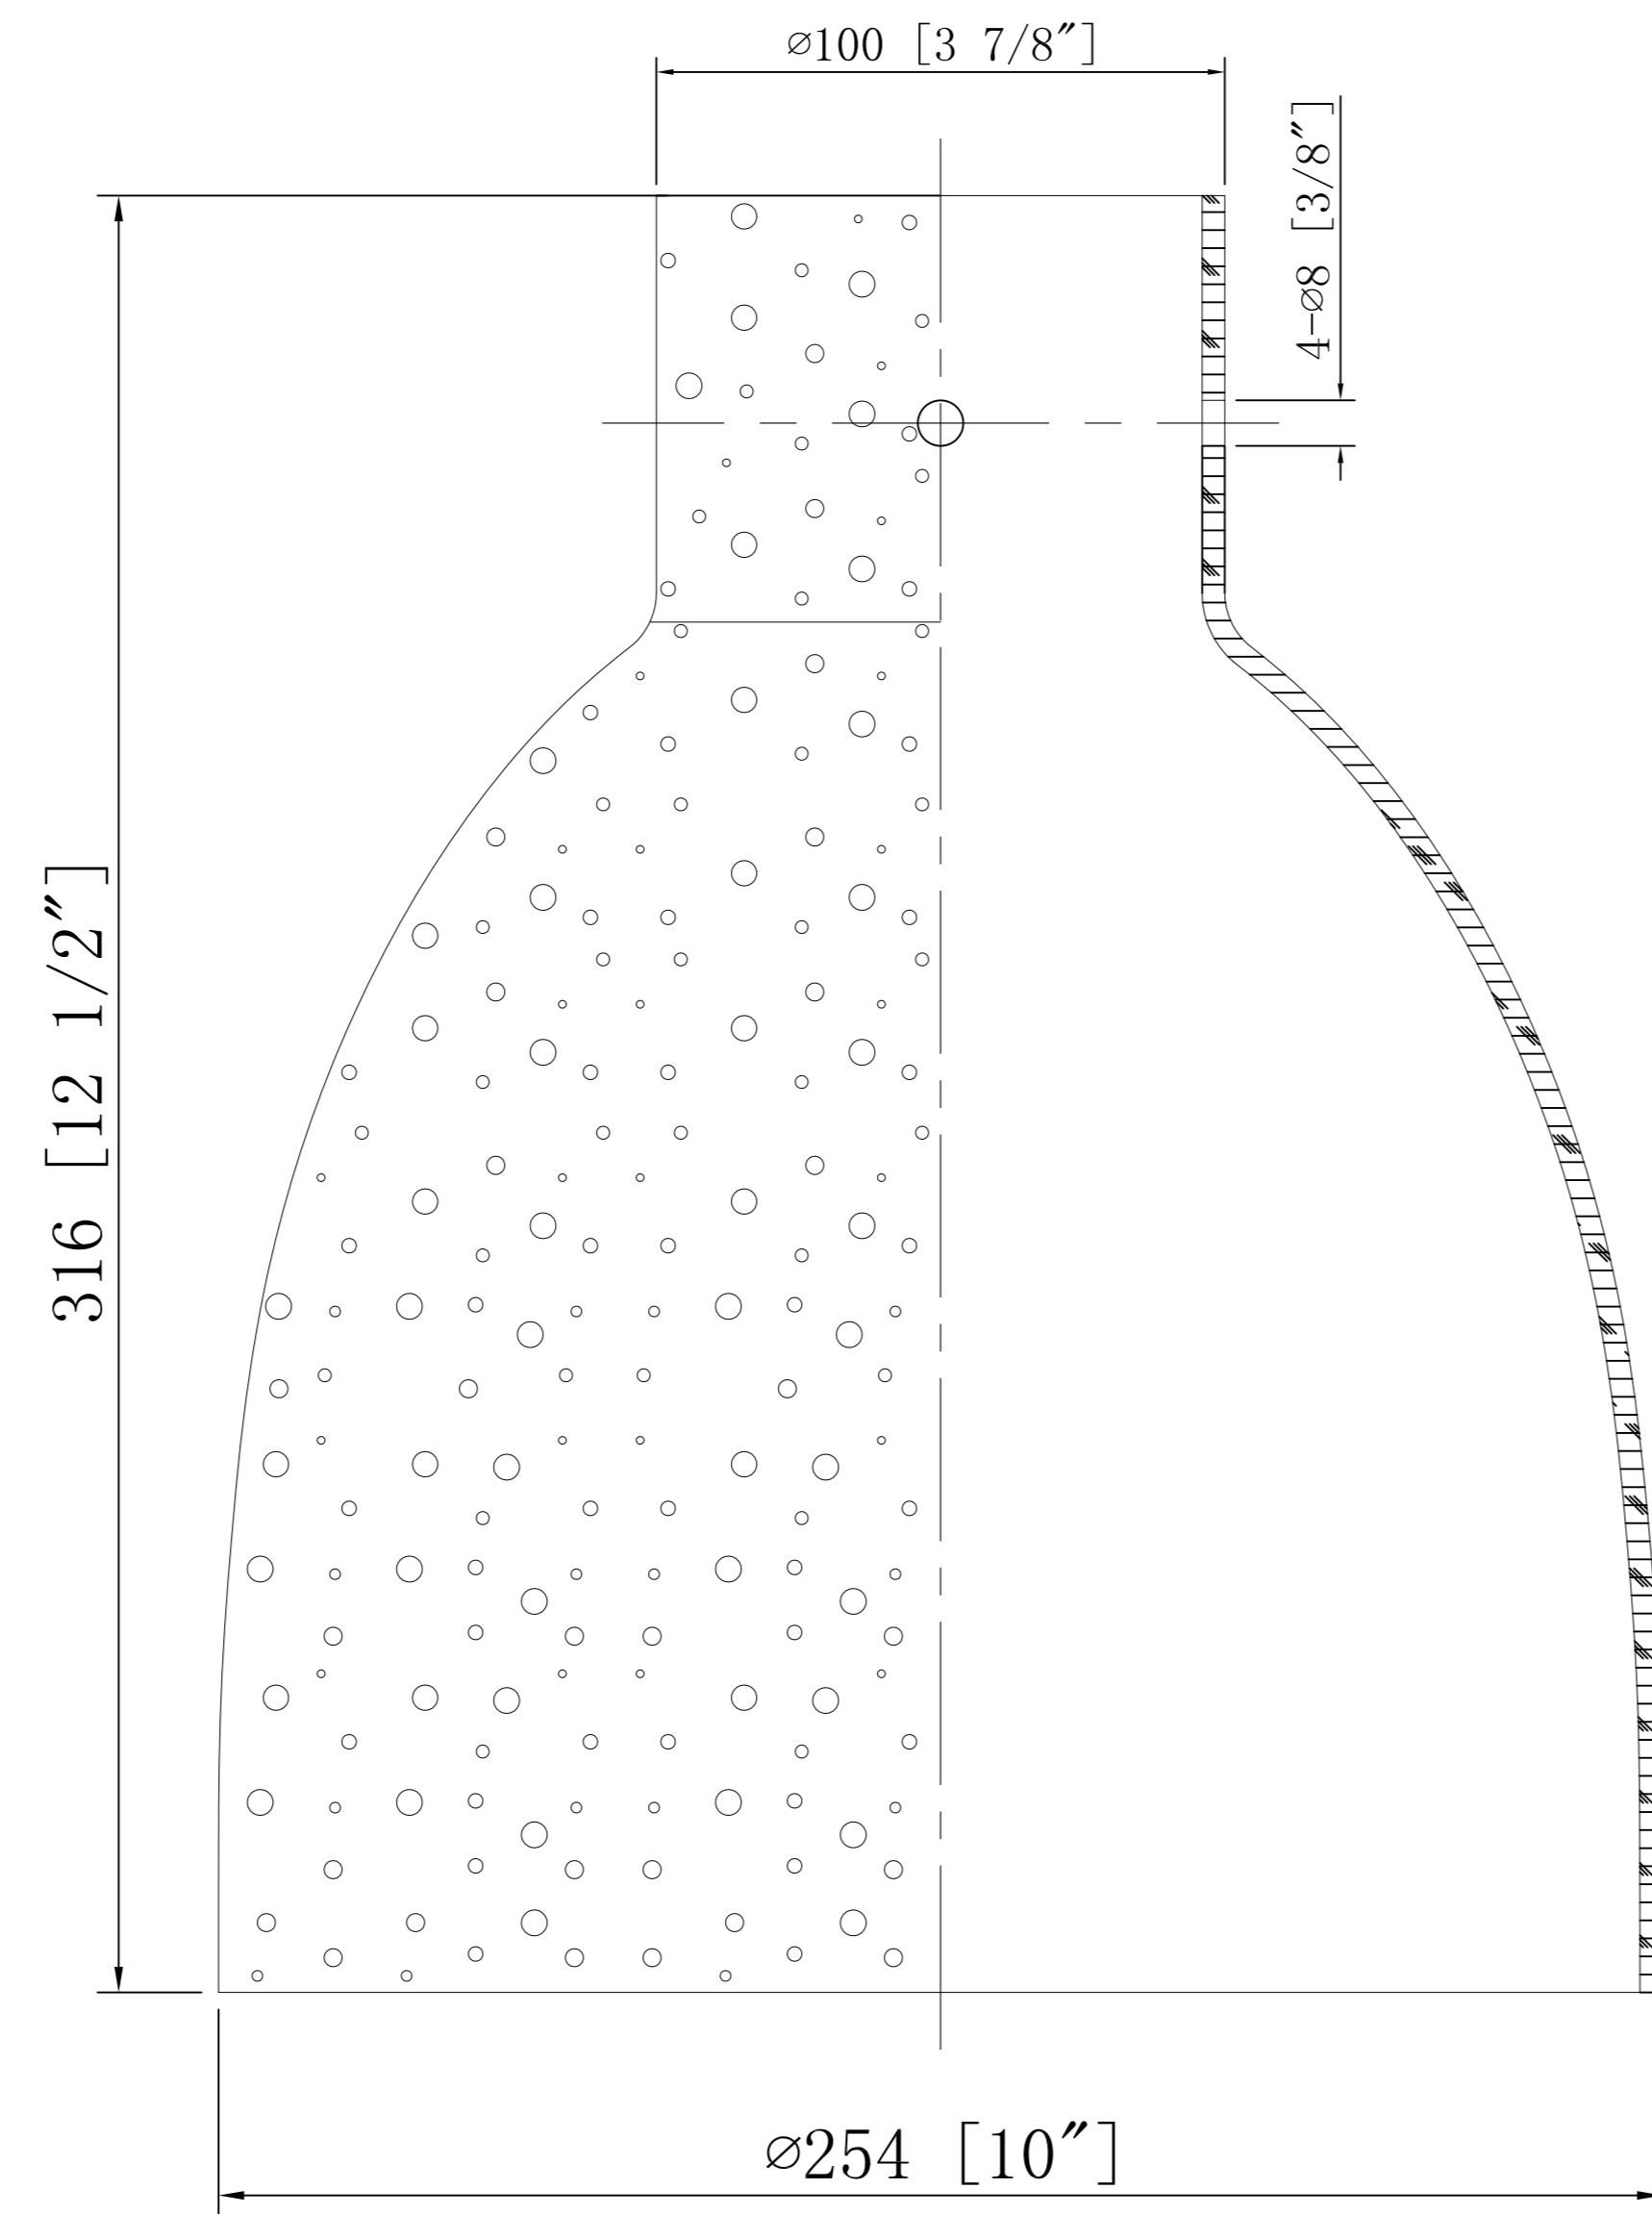

IL INNOVATIONS LIGHTING
CREATIVITY MEETS EVOLUTIONARY DESIGN®
DESIGN COPYRIGHT - 12/21/2022
ALL RIGHTS RESERVED AND MAY
NOT BE DUPLICATED WITHOUT OUR
WRITTEN PERMISSION

ITEM: G412-10CL

IL INNOVATIONS LIGHTING
CREATIVITY MEETS EVOLUTIONARY DESIGN®
DESIGN COPYRIGHT - 12/21/2022
ALL RIGHTS RESERVED AND MAY
NOT BE DUPLICATED WITHOUT OUR
WRITTEN PERMISSION

ITEM: G412-10WH