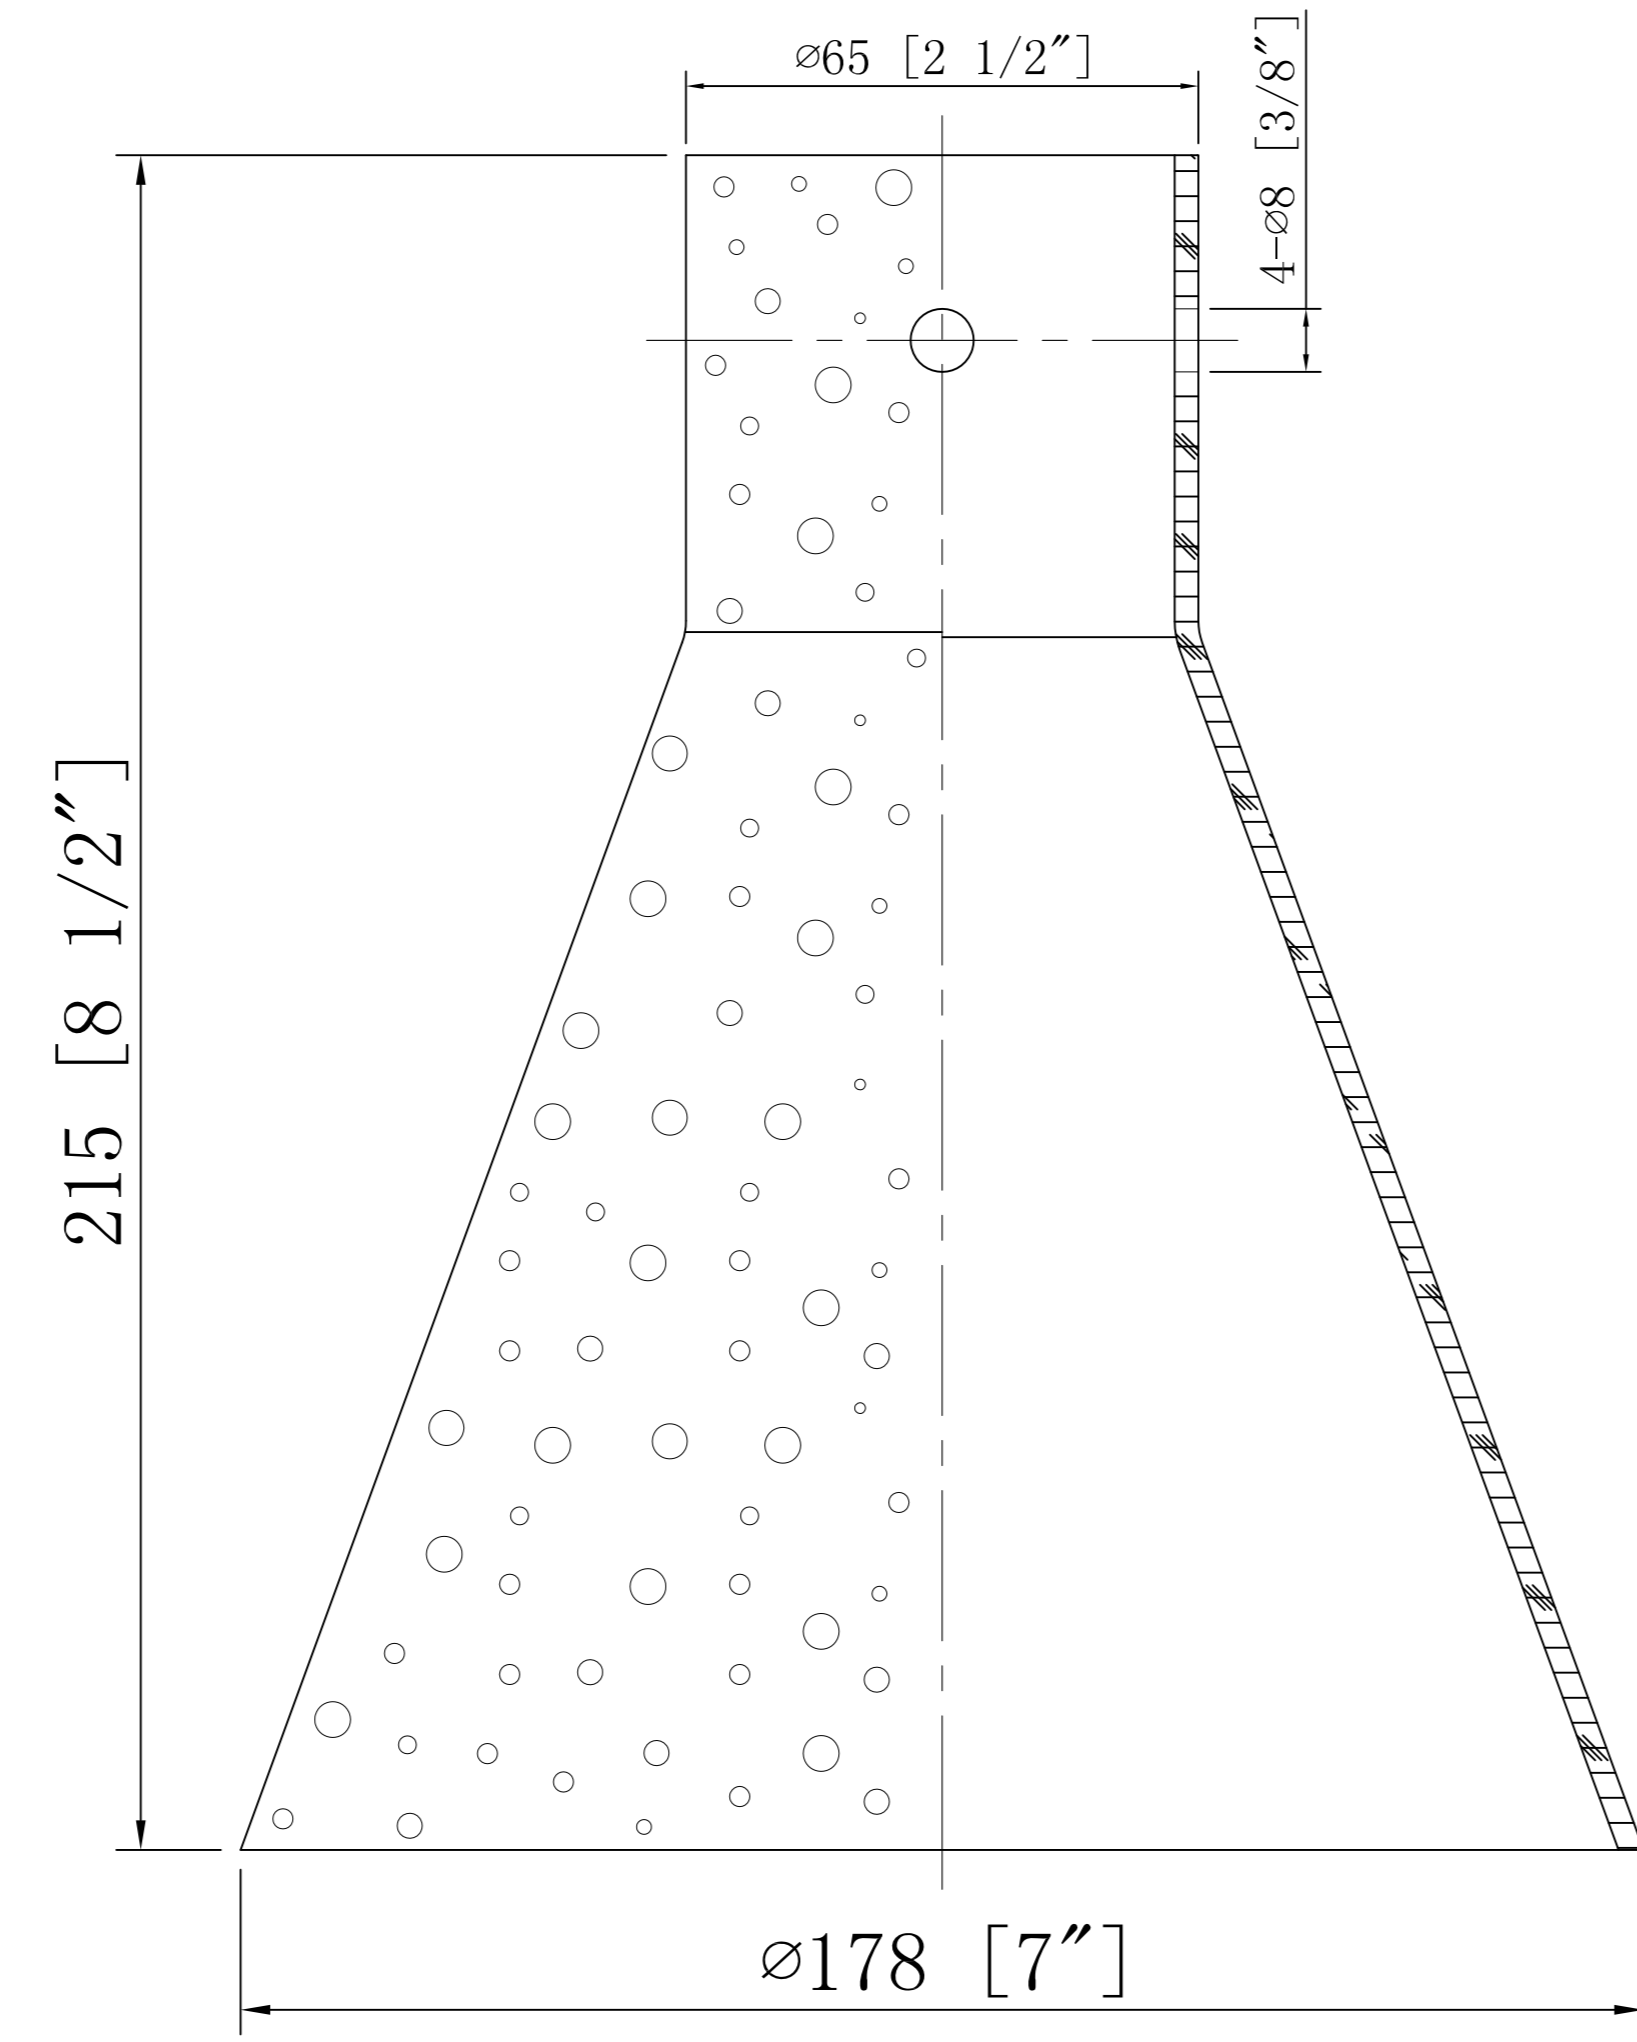

IL INNOVATIONS LIGHTING
CREATIVITY MEETS EVOLUTIONARY DESIGN®
DESIGN COPYRIGHT - 12/21/2022
ALL RIGHTS RESERVED AND MAY
NOT BE DUPLICATED WITHOUT OUR
WRITTEN PERMISSION

ITEM: G411-7CL

IL INNOVATIONS LIGHTING
CREATIVITY MEETS EVOLUTIONARY DESIGN®
DESIGN COPYRIGHT - 12/21/2022
ALL RIGHTS RESERVED AND MAY
NOT BE DUPLICATED WITHOUT OUR
WRITTEN PERMISSION