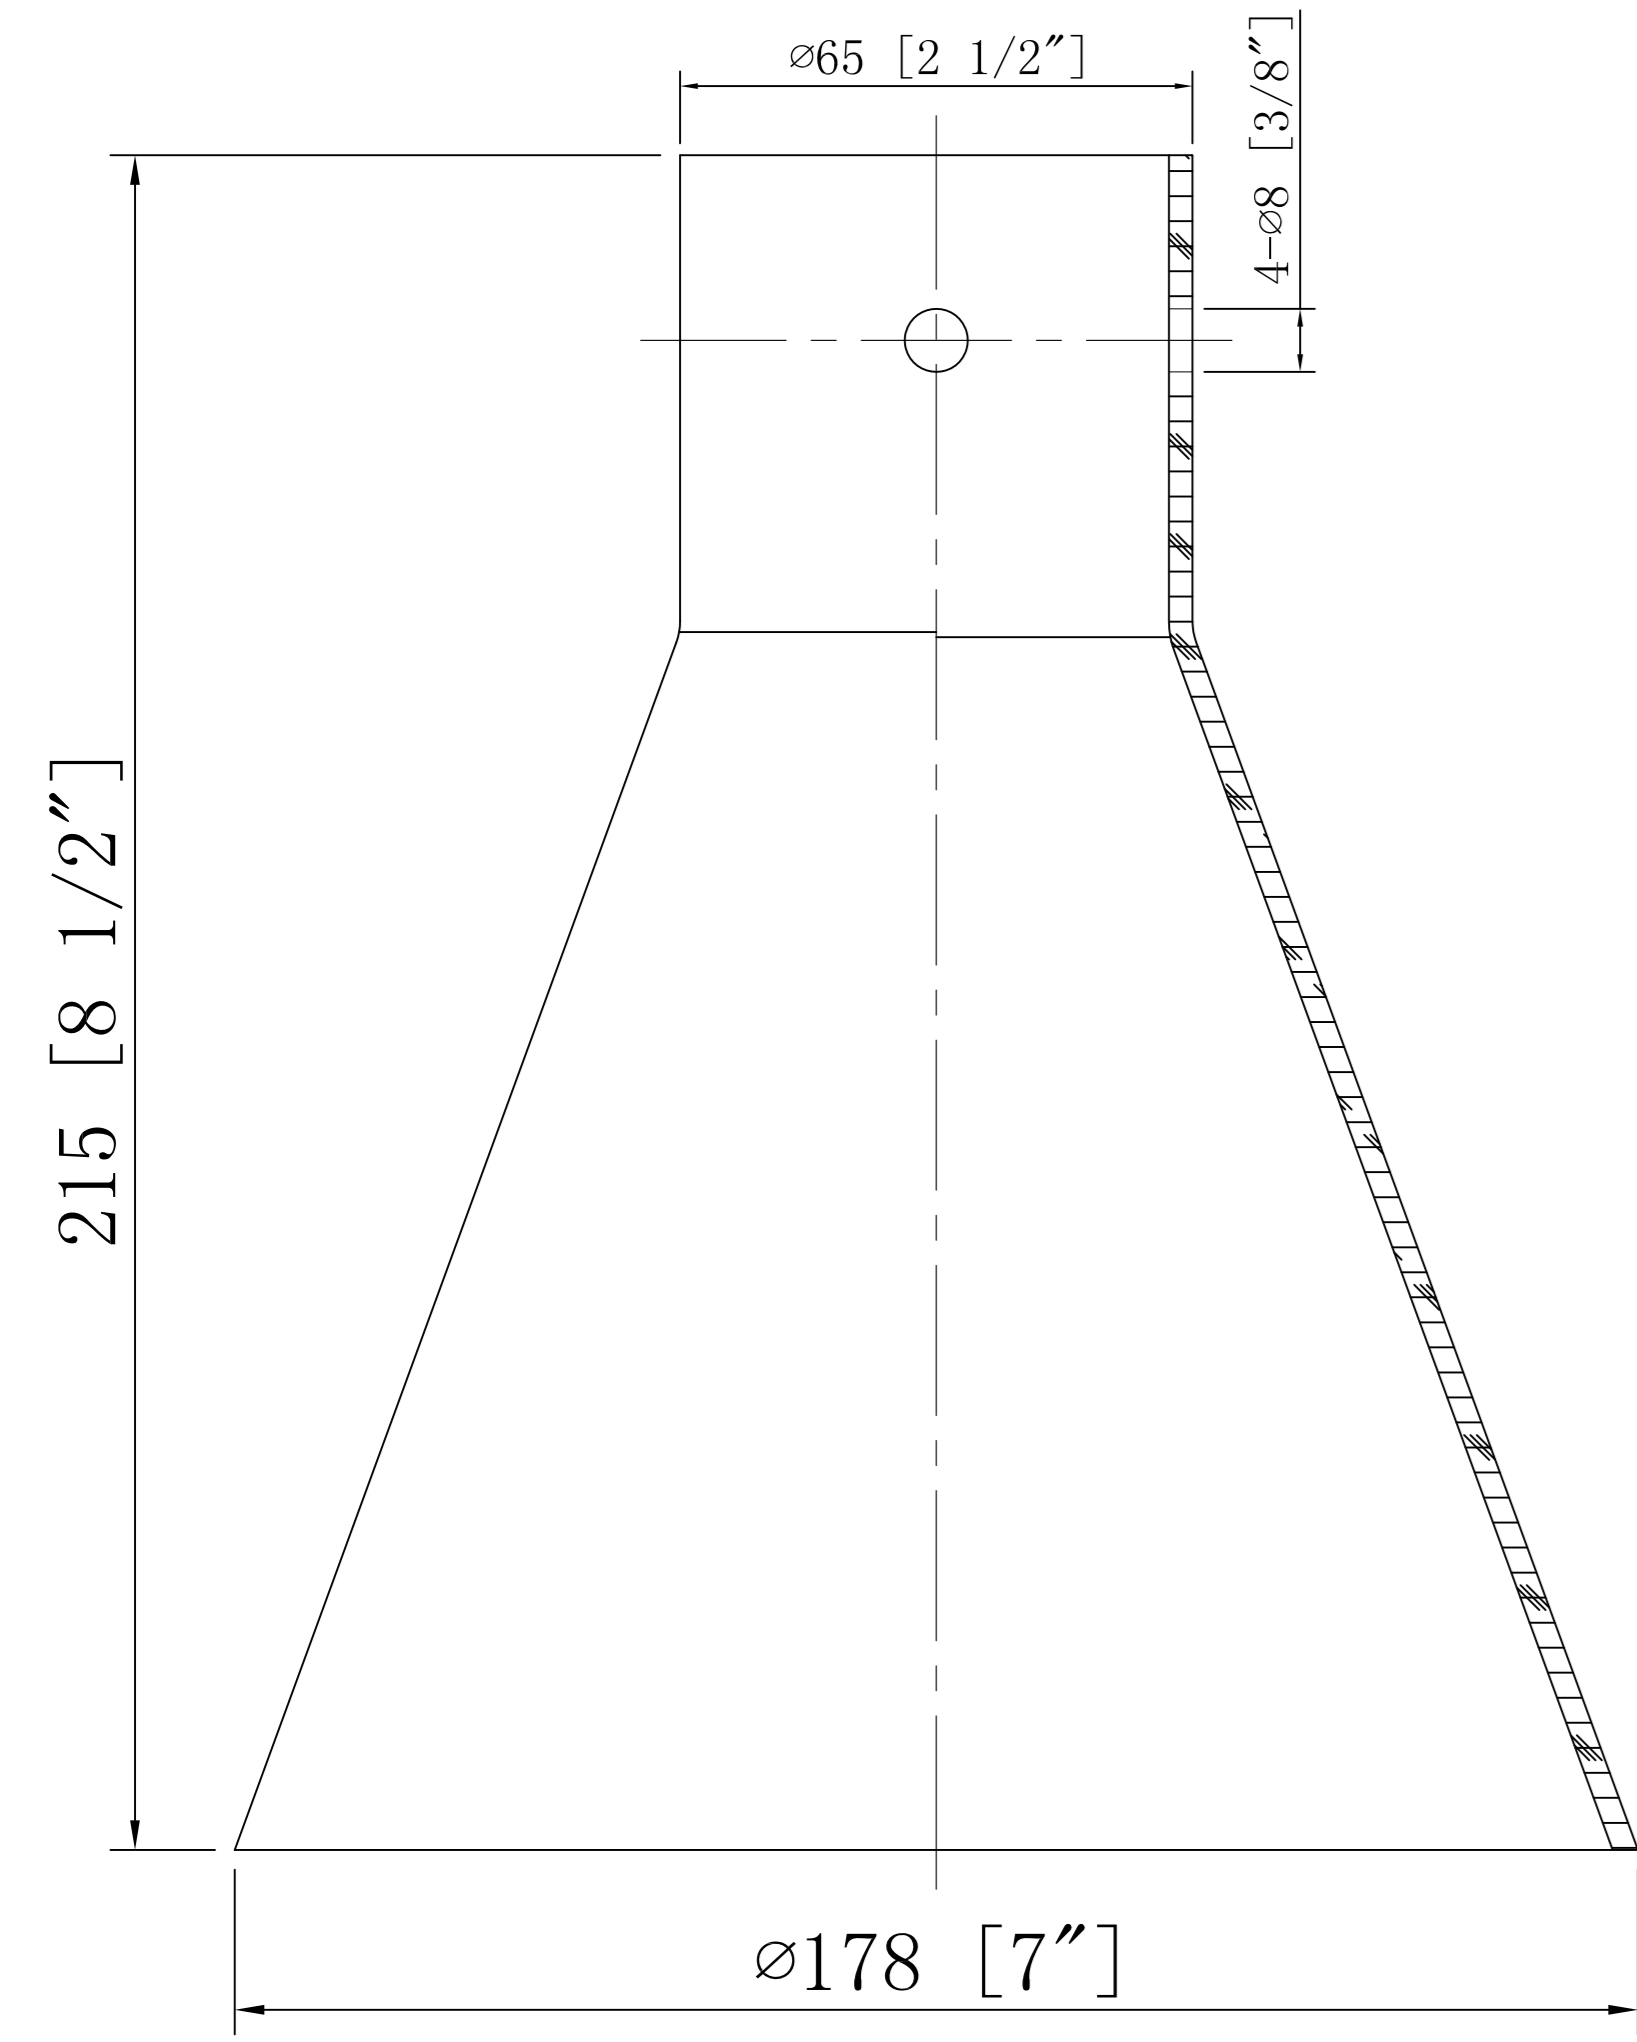

IL INNOVATIONS LIGHTING
CREATIVITY MEETS EVOLUTIONARY DESIGN®
DESIGN COPYRIGHT - 12/21/2022
ALL RIGHTS RESERVED AND MAY
NOT BE DUPLICATED WITHOUT OUR
WRITTEN PERMISSION

ITEM: G411-7CL

IL INNOVATIONS LIGHTING
CREATIVITY MEETS EVOLUTIONARY DESIGN®
DESIGN COPYRIGHT - 12/21/2022
ALL RIGHTS RESERVED AND MAY
NOT BE DUPLICATED WITHOUT OUR
WRITTEN PERMISSION