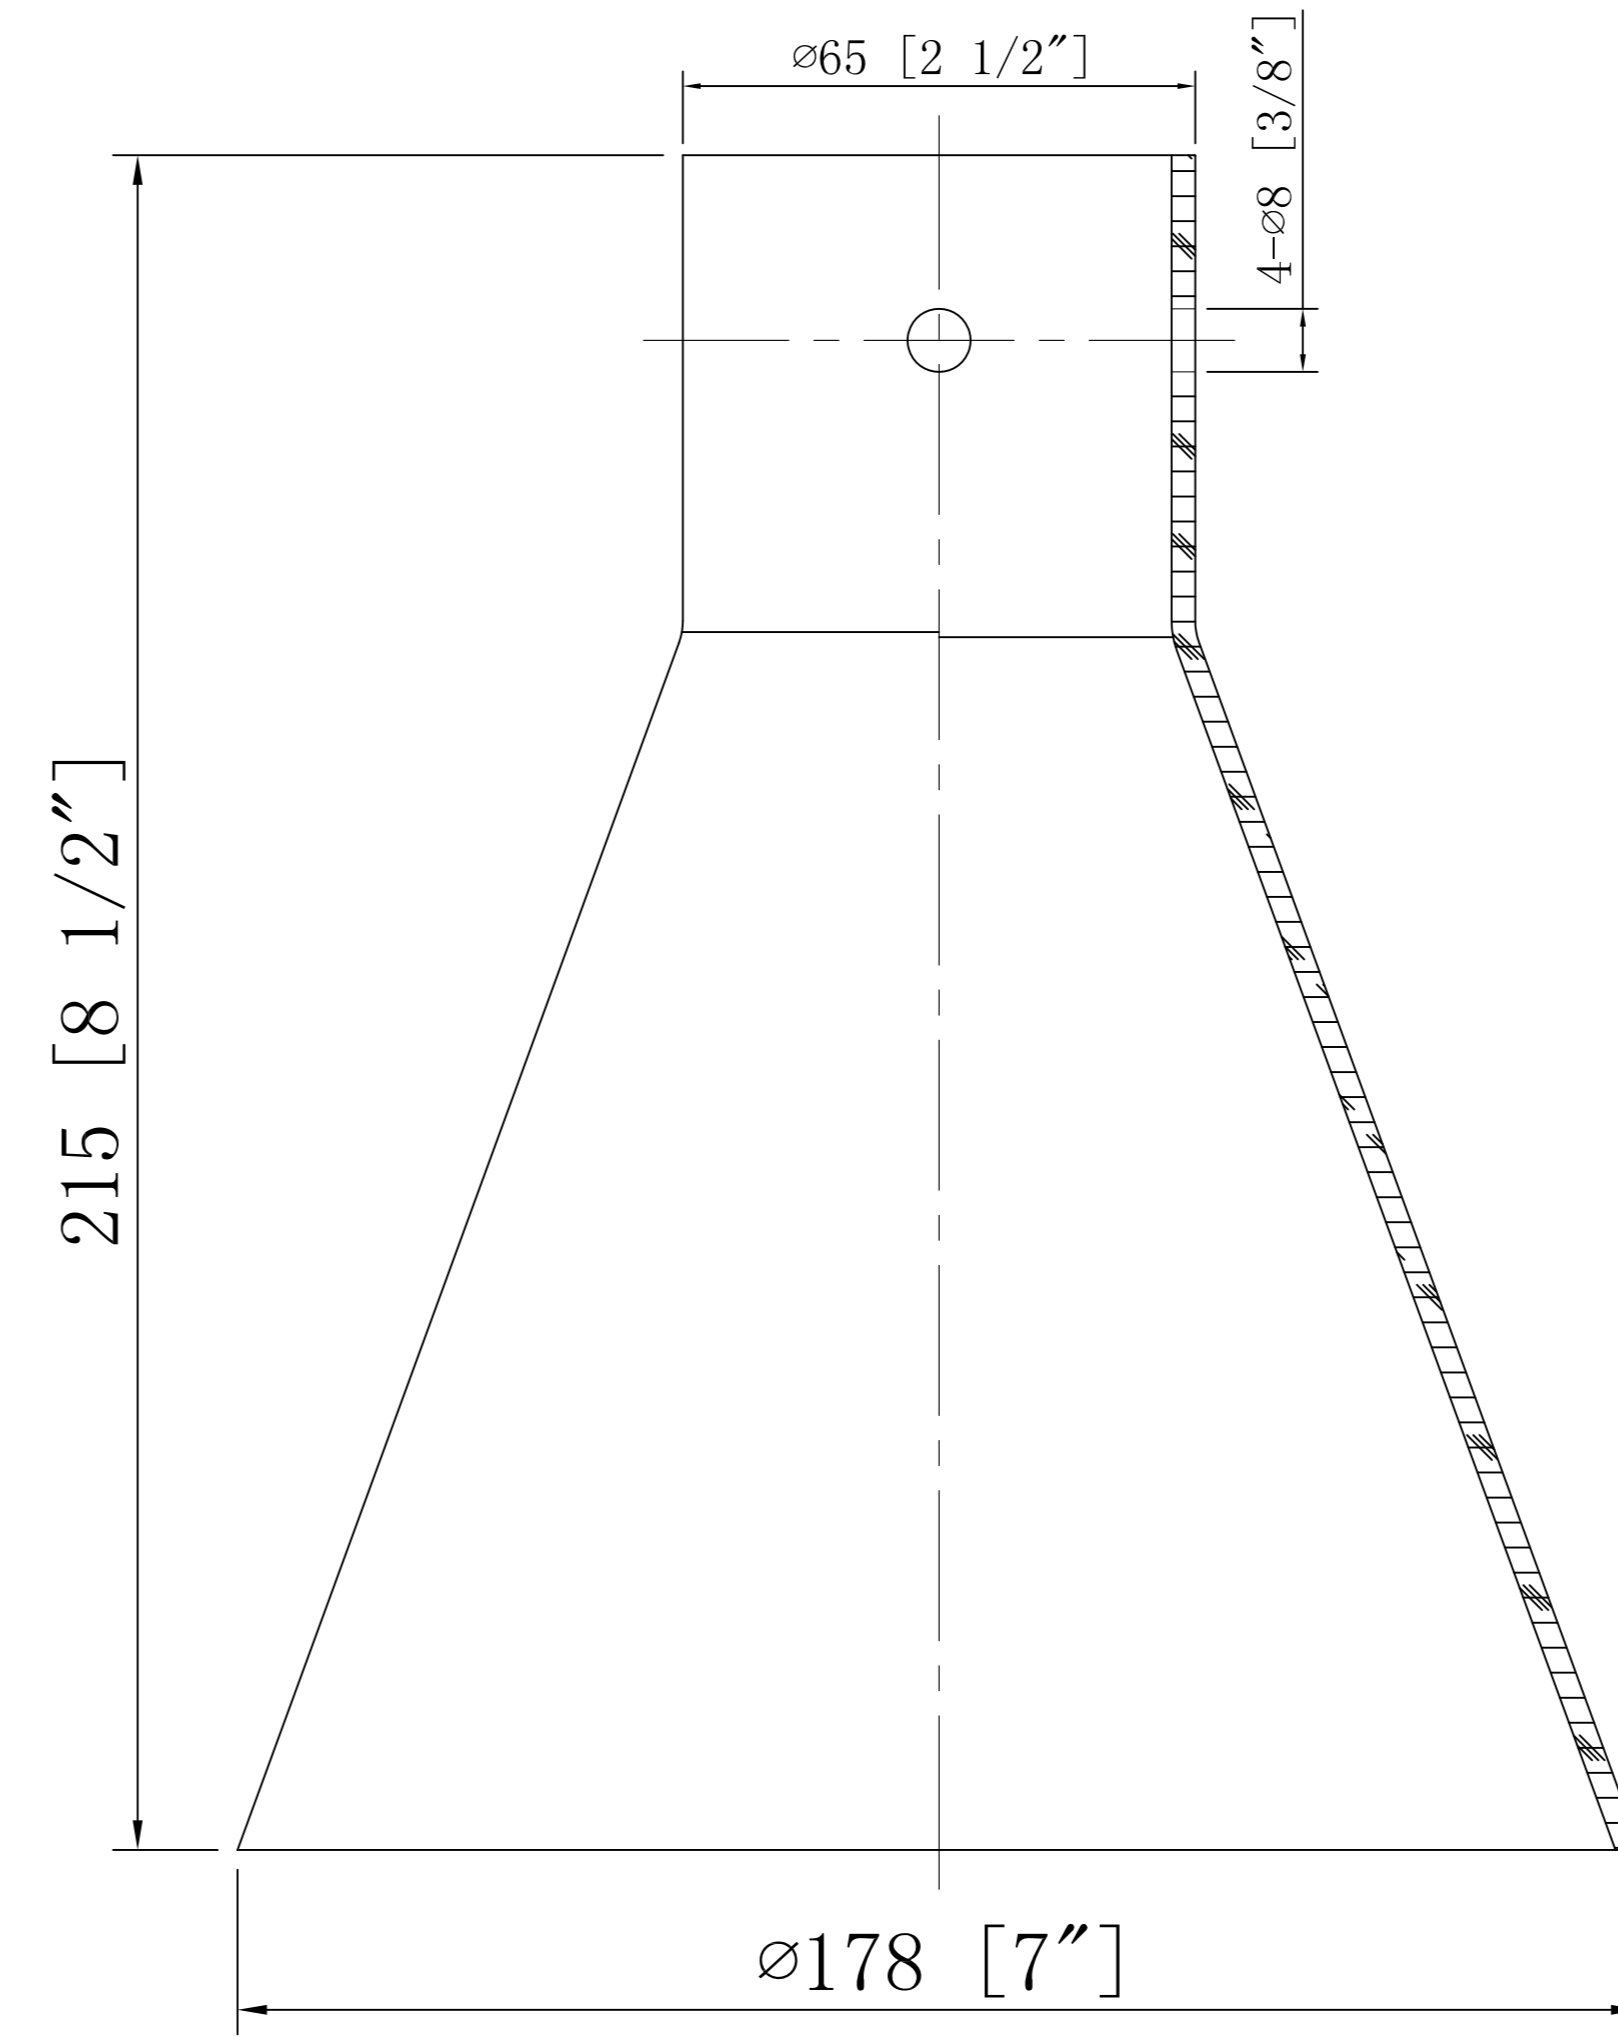

IL INNOVATIONS LIGHTING
CREATIVITY MEETS EVOLUTIONARY DESIGN®
DESIGN COPYRIGHT - 12/21/2022
ALL RIGHTS RESERVED AND MAY
NOT BE DUPLICATED WITHOUT OUR
WRITTEN PERMISSION

ITEM: G411-7SM