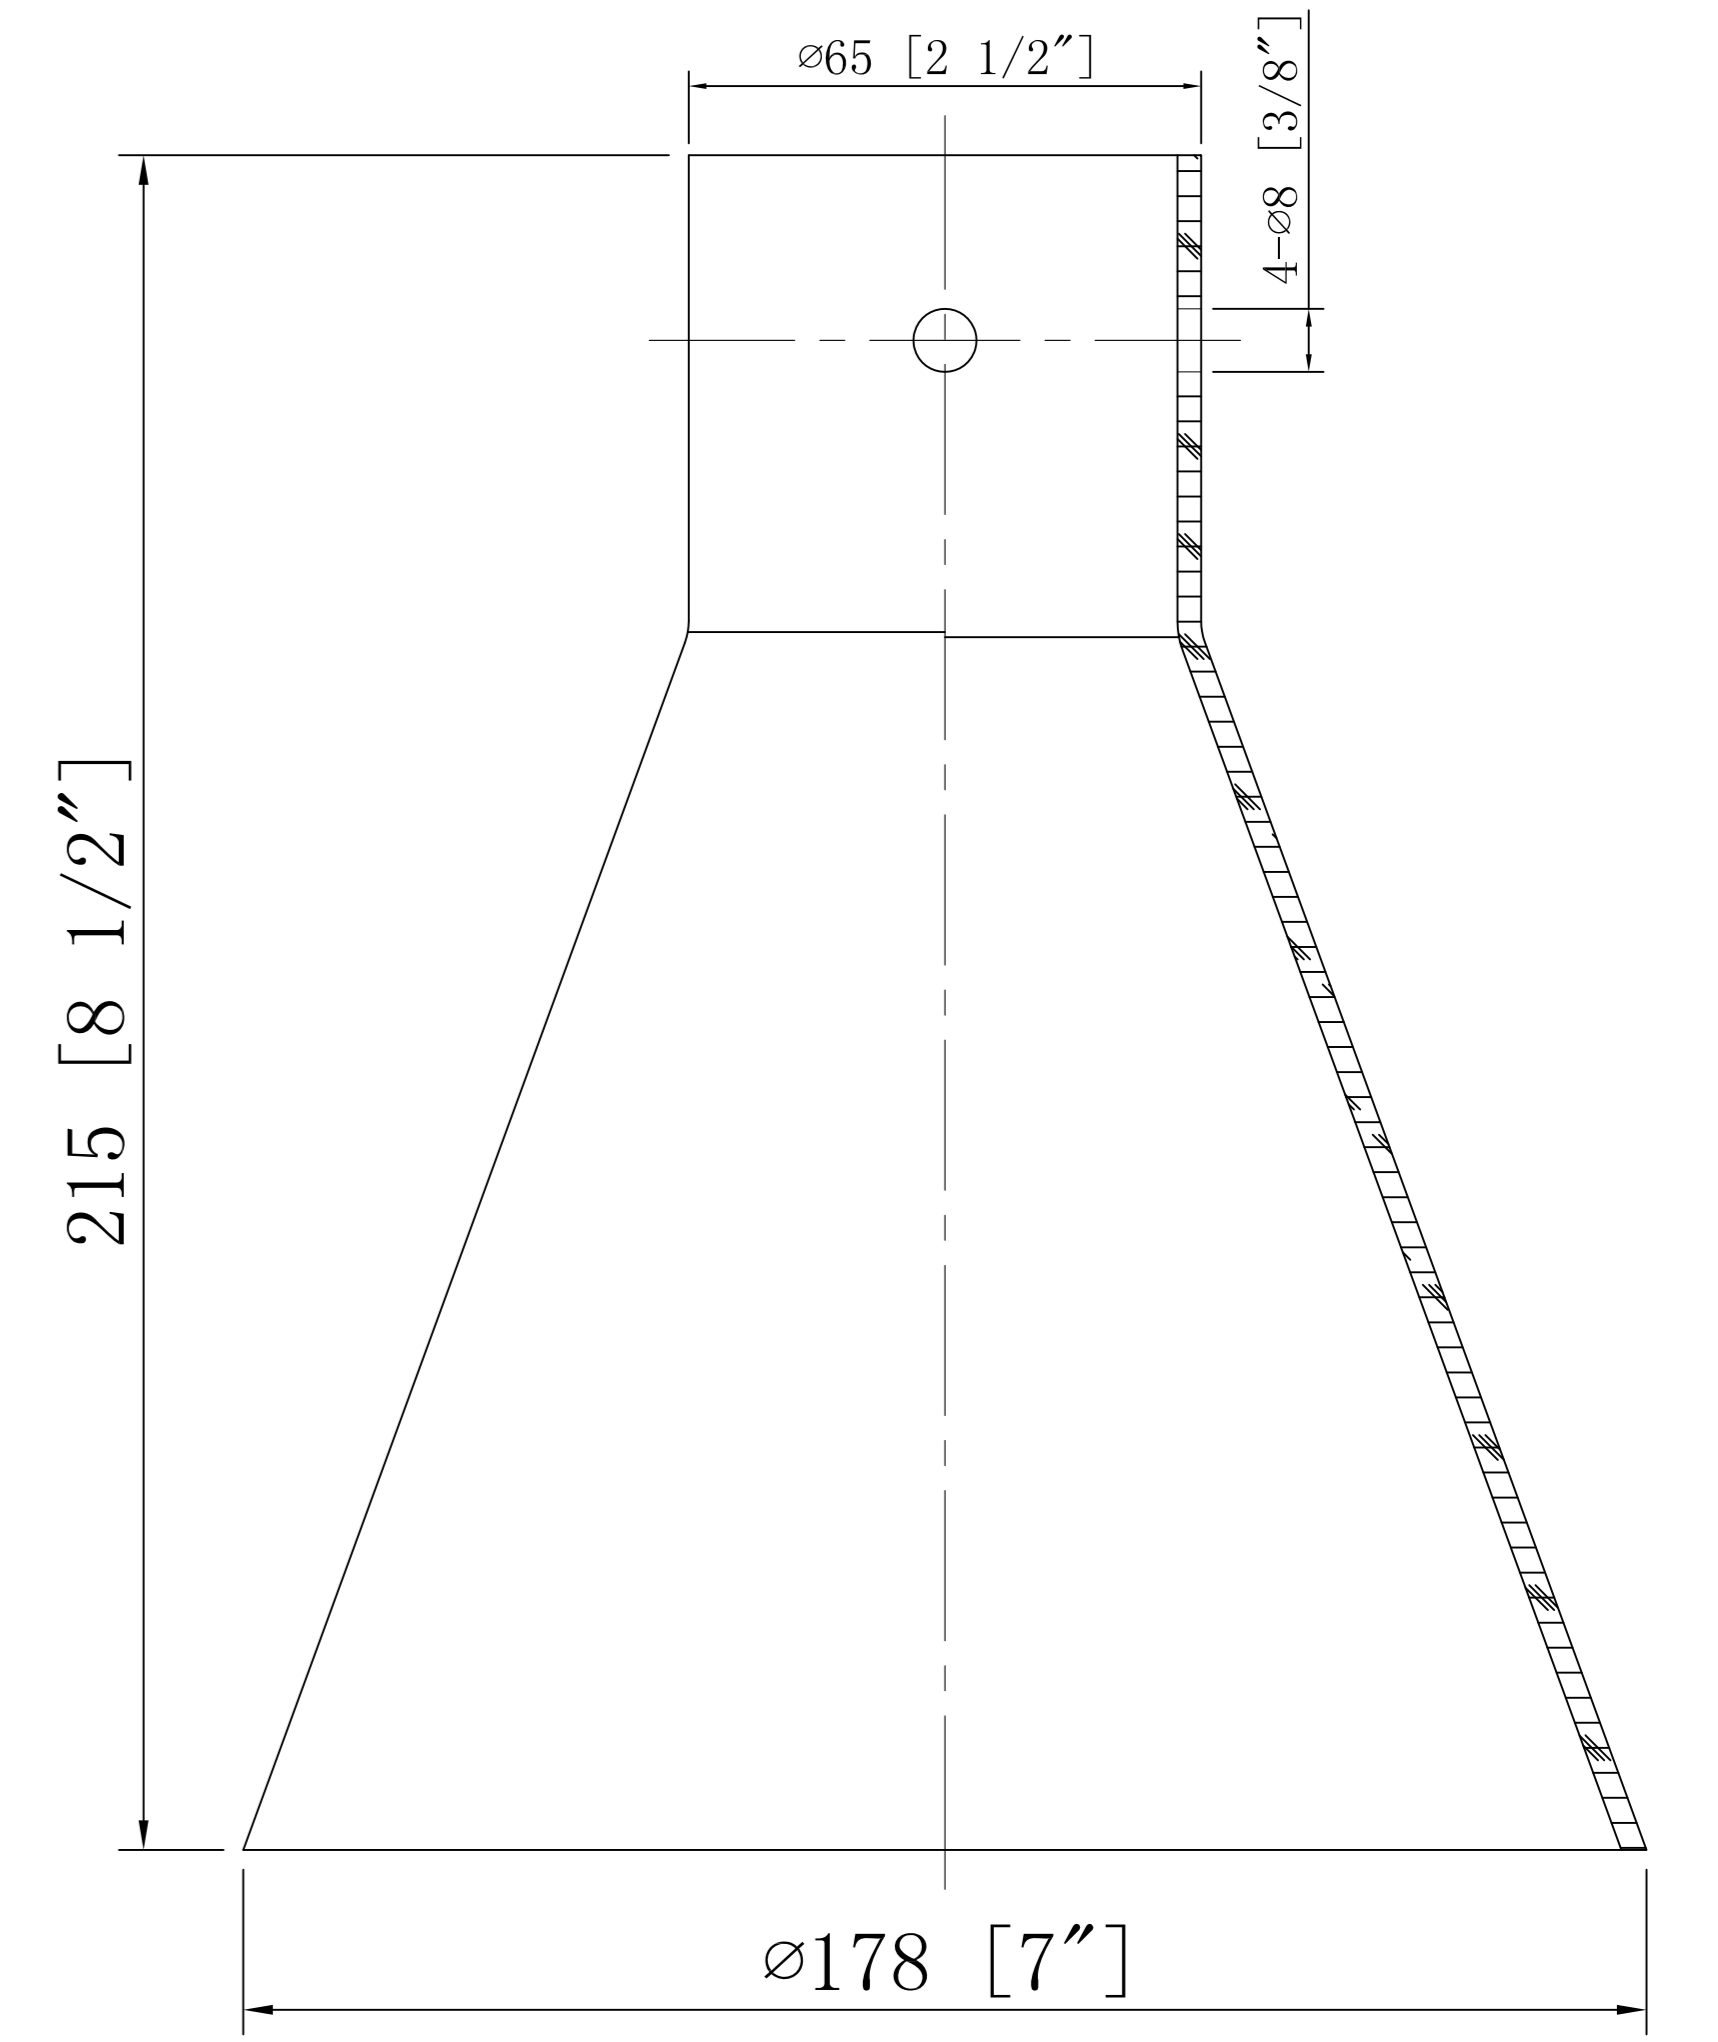

IL INNOVATIONS LIGHTING
CREATIVITY MEETS EVOLUTIONARY DESIGN®
DESIGN COPYRIGHT - 12/21/2022
ALL RIGHTS RESERVED AND MAY
NOT BE DUPLICATED WITHOUT OUR
WRITTEN PERMISSION

ITEM: G411-7WH