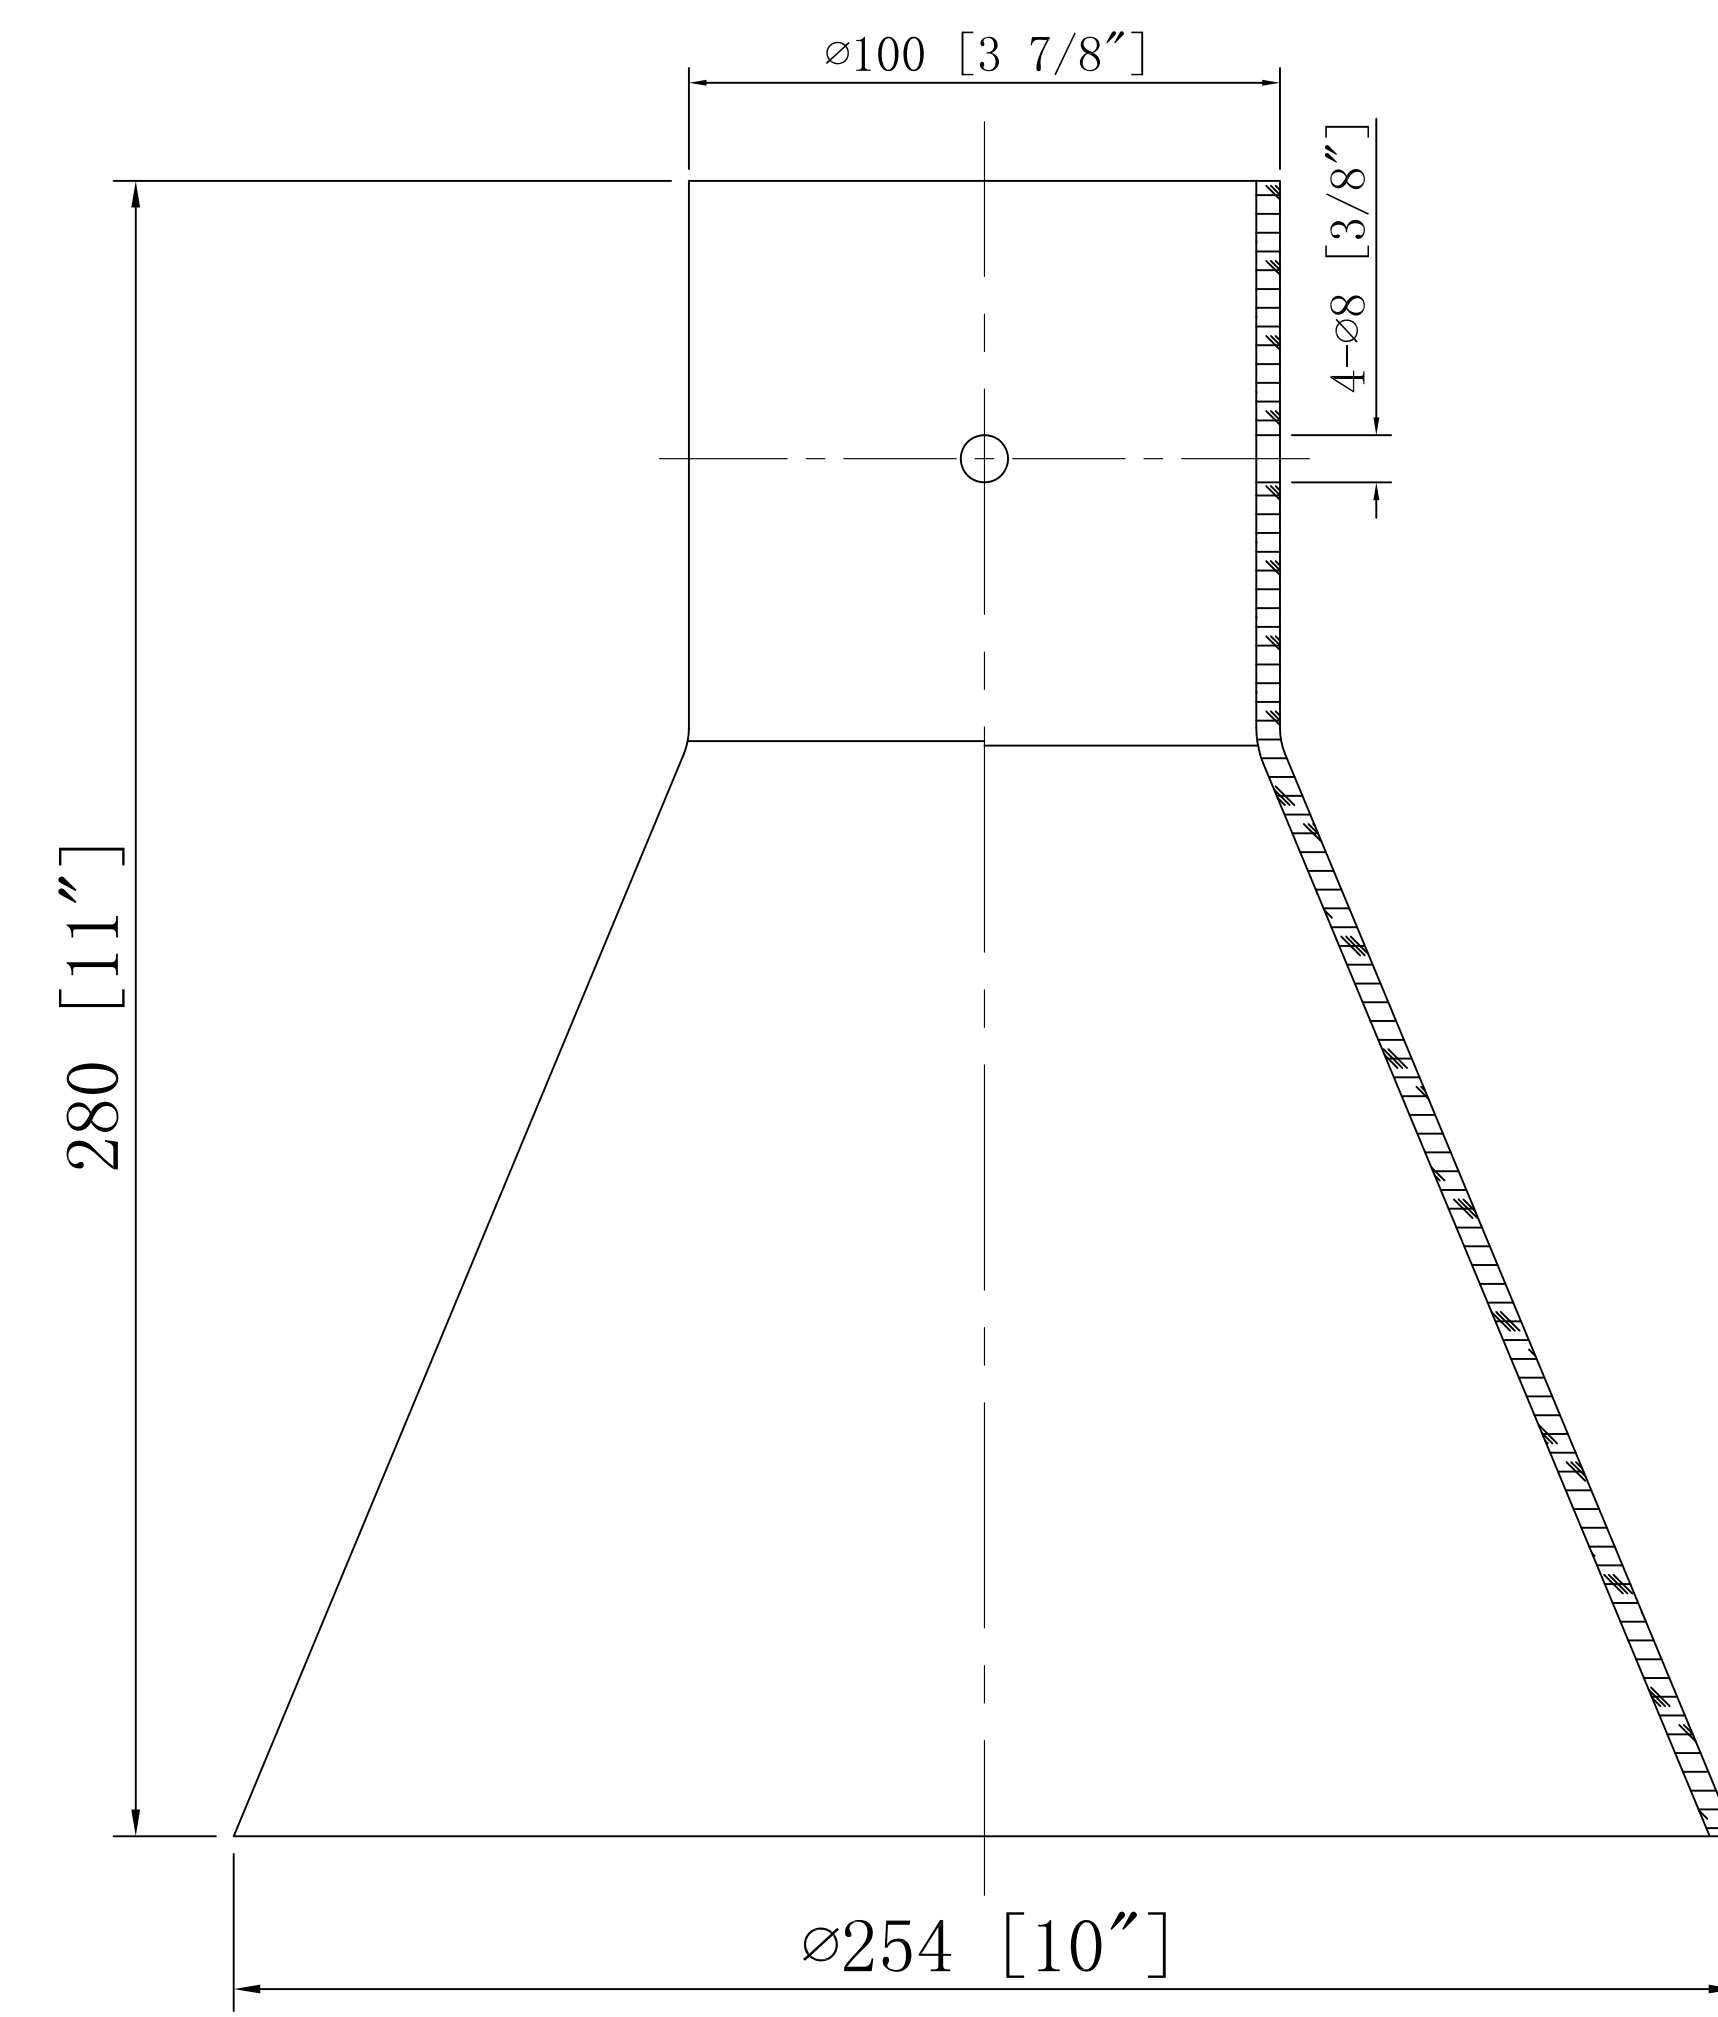

INNOVATIONS LIGHTING
CREATIVITY MEETS EVOLUTIONARY DESIGN®
DESIGN COPYRIGHT - 12/21/2022
ALL RIGHTS RESERVED AND MAY
NOT BE DUPLICATED WITHOUT OUR
WRITTEN PERMISSION

ITEM: G411-10SM