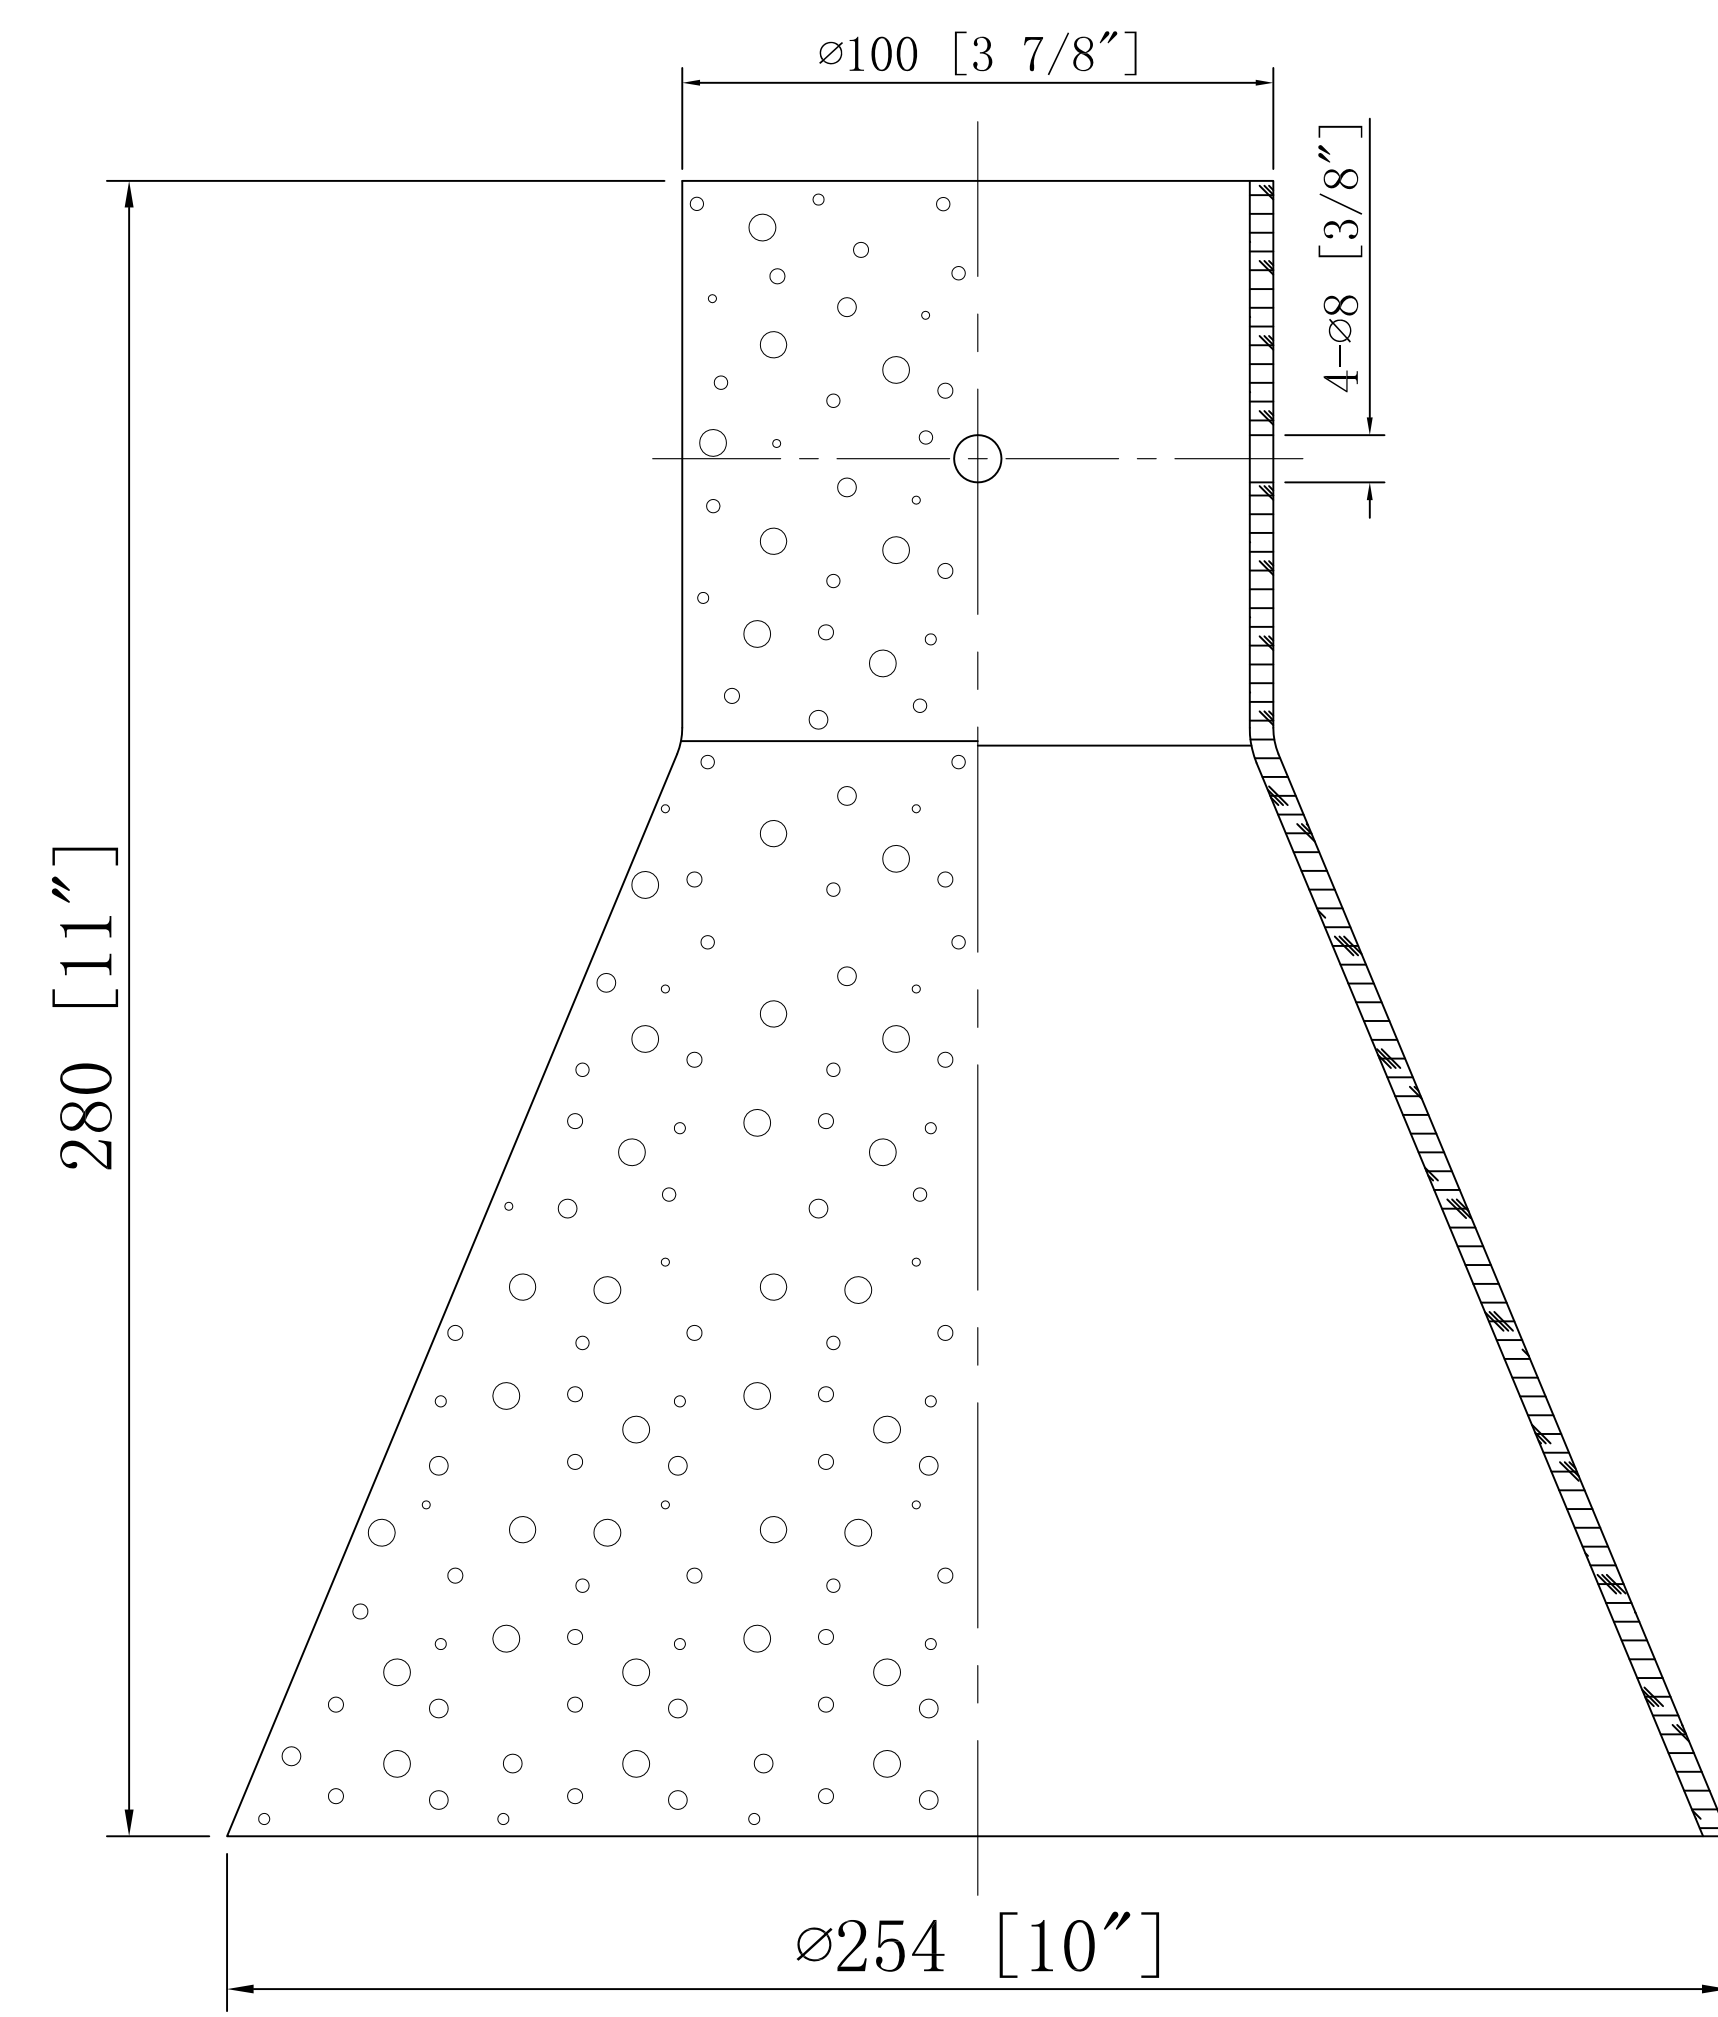

INNOVATIONS LIGHTING
CREATIVITY MEETS EVOLUTIONARY DESIGN®
DESIGN COPYRIGHT - 12/21/2022
ALL RIGHTS RESERVED AND MAY
NOT BE DUPLICATED WITHOUT OUR
WRITTEN PERMISSION

ITEM: G411-10SDY