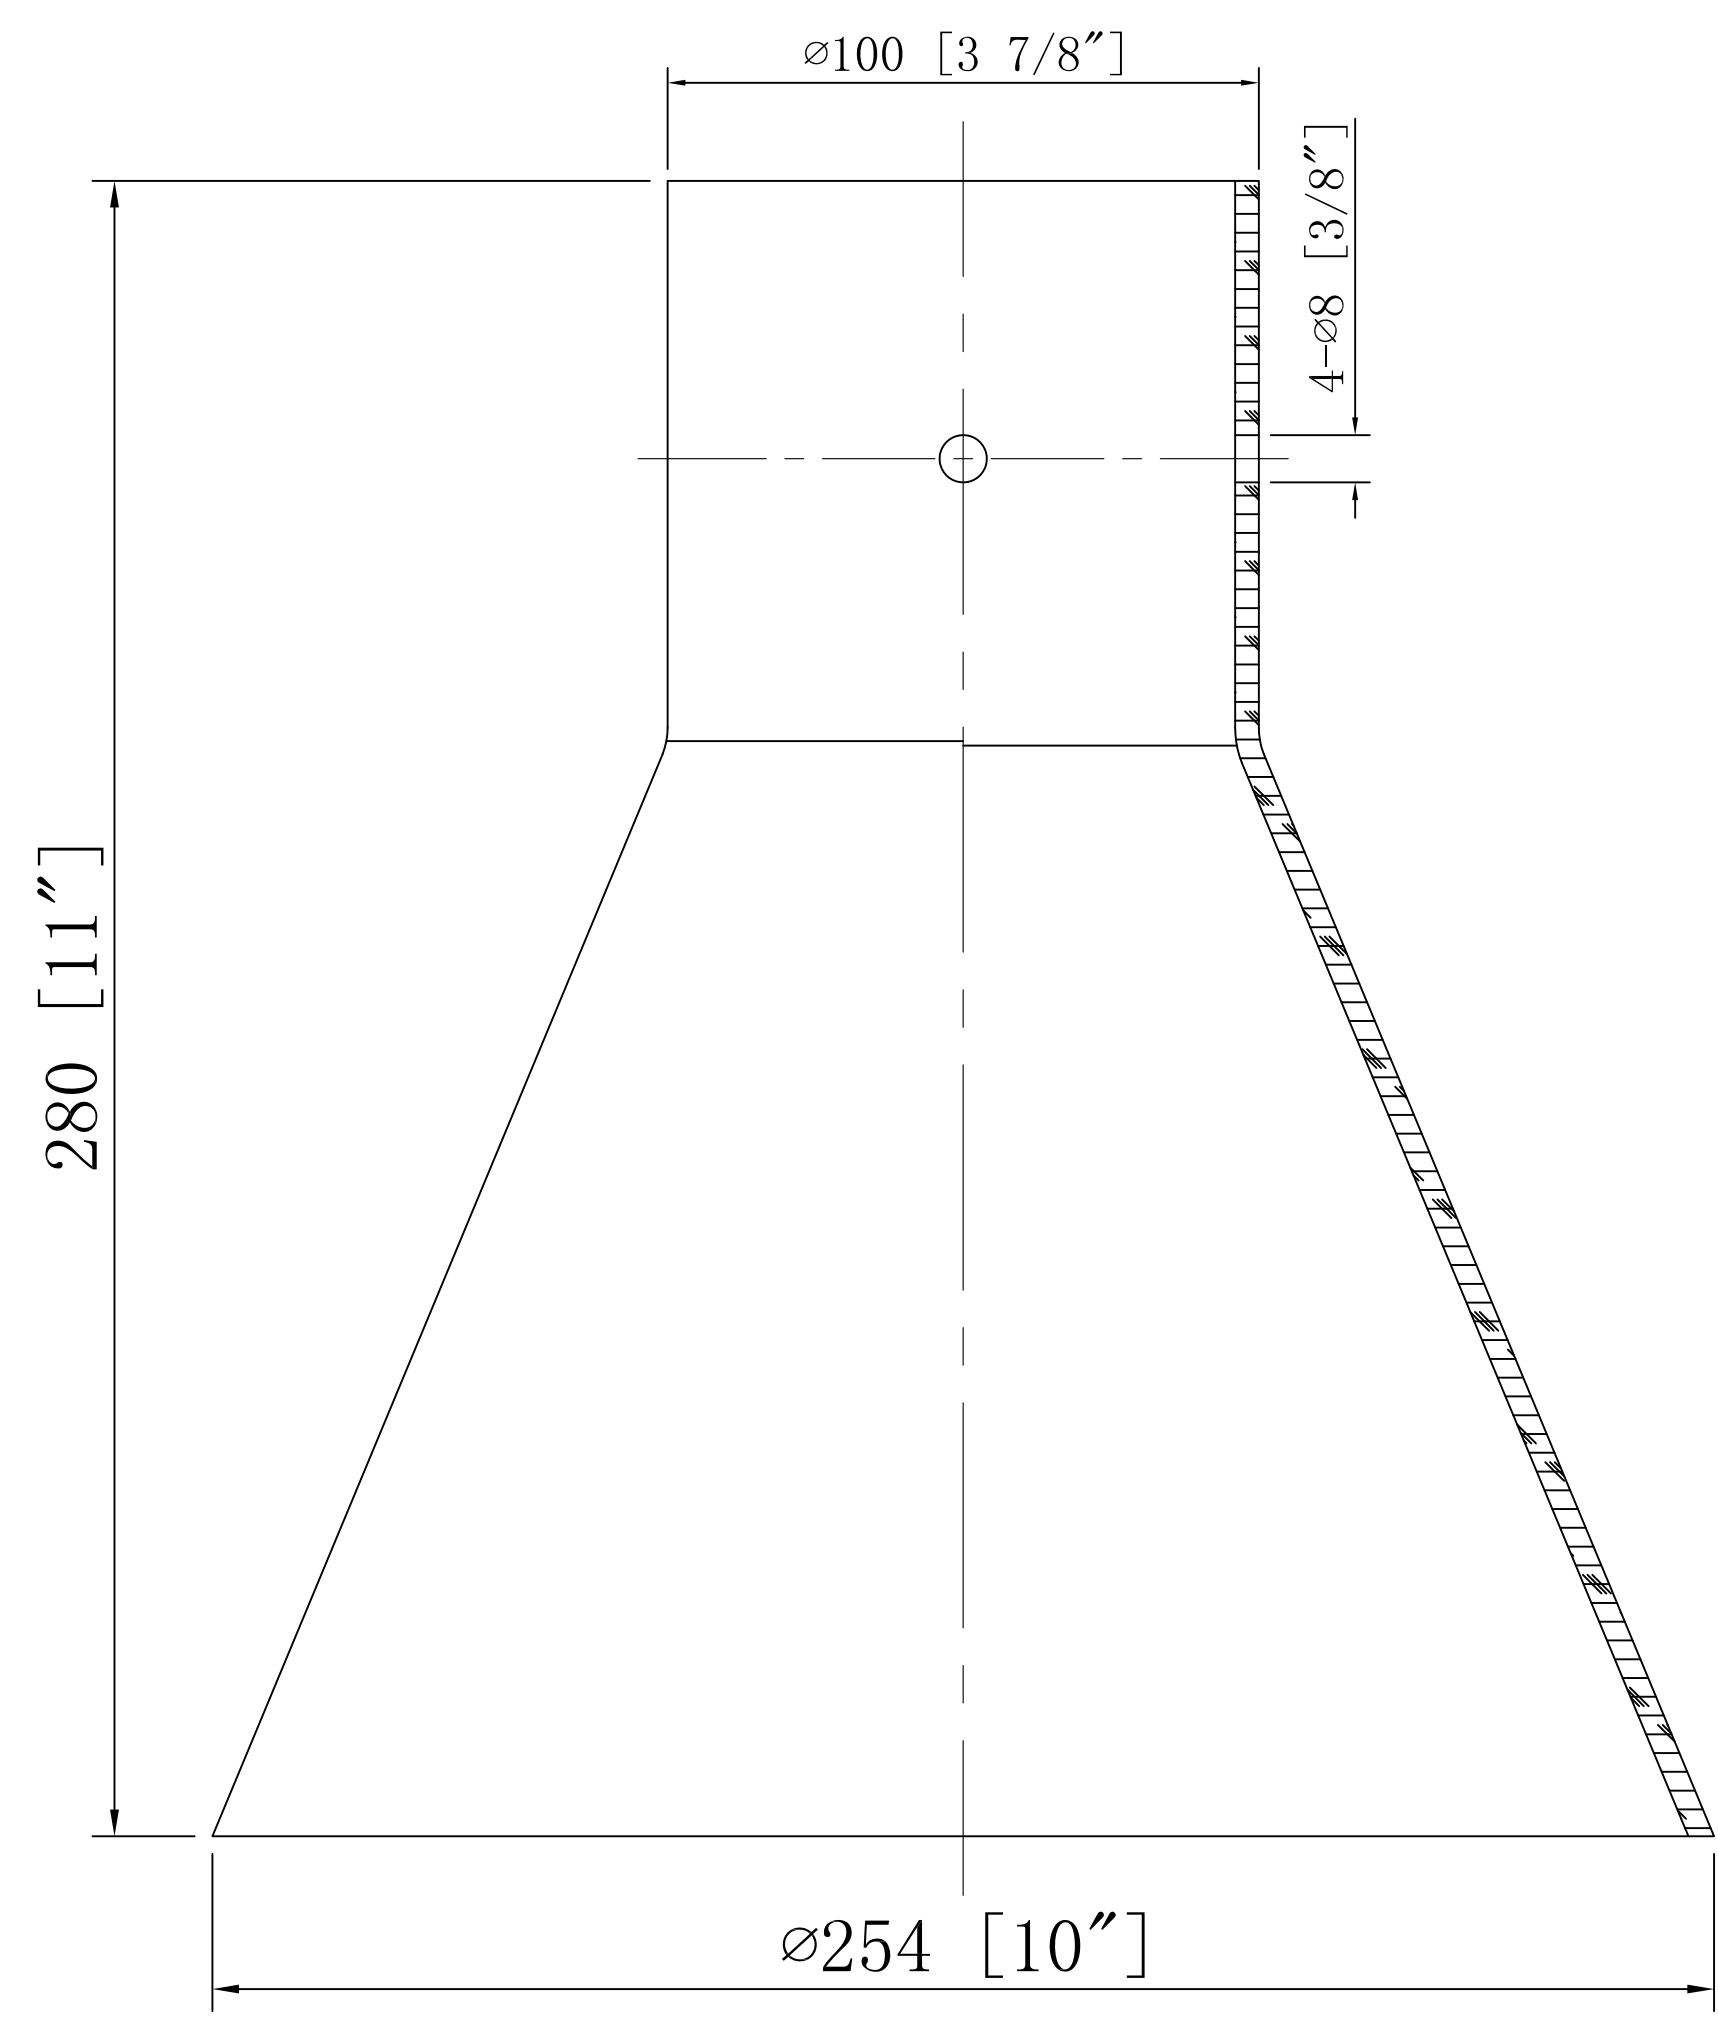

INNOVATIONS LIGHTING
CREATIVITY MEETS EVOLUTIONARY DESIGN®
DESIGN COPYRIGHT - 12/21/2022
ALL RIGHTS RESERVED AND MAY
NOT BE DUPLICATED WITHOUT OUR
WRITTEN PERMISSION

ITEM: G411-10CL