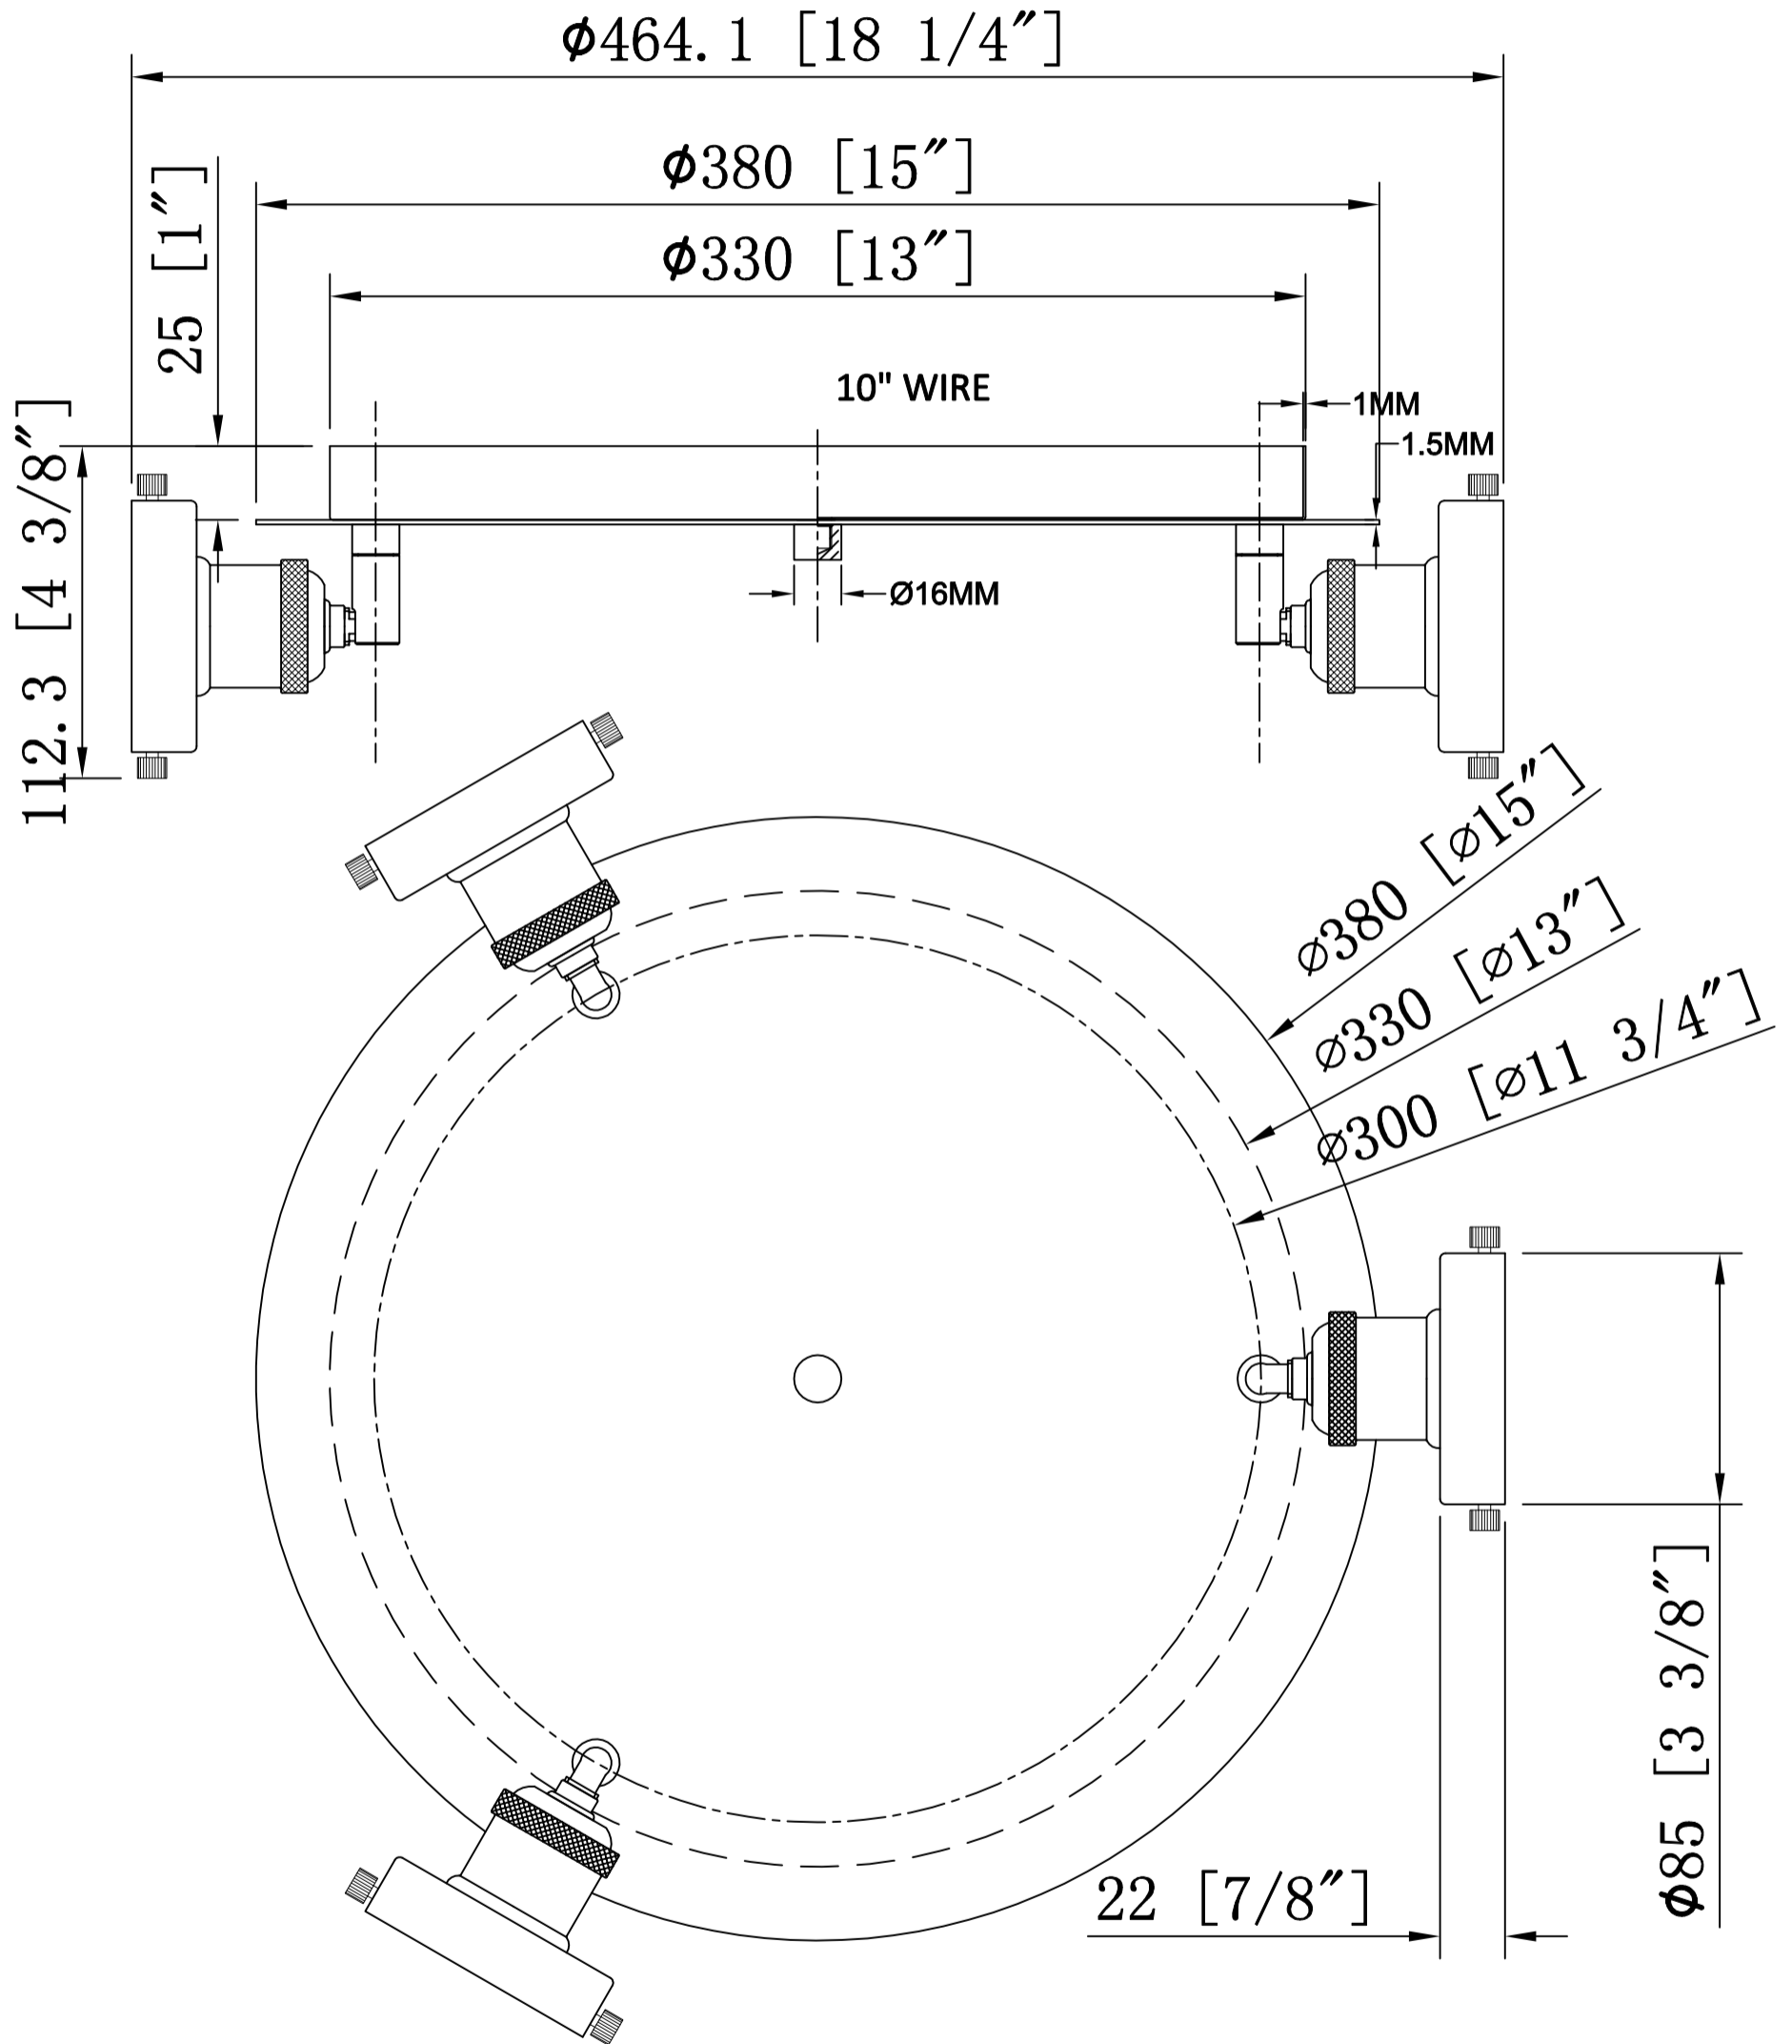

INNOVATIONS LIGHTING
DESIGN COPYRIGHT - 05/26/2022
ALL RIGHTS RESERVED AND MAY
NOT BE DUPLICATED WITHOUT OUR
WRITTEN PERMISSION

TITLE	
3LT flushmount	
ITEM NO: 510-3C with HR-314B	REV: 1
VENDOR: Delong Lighting	