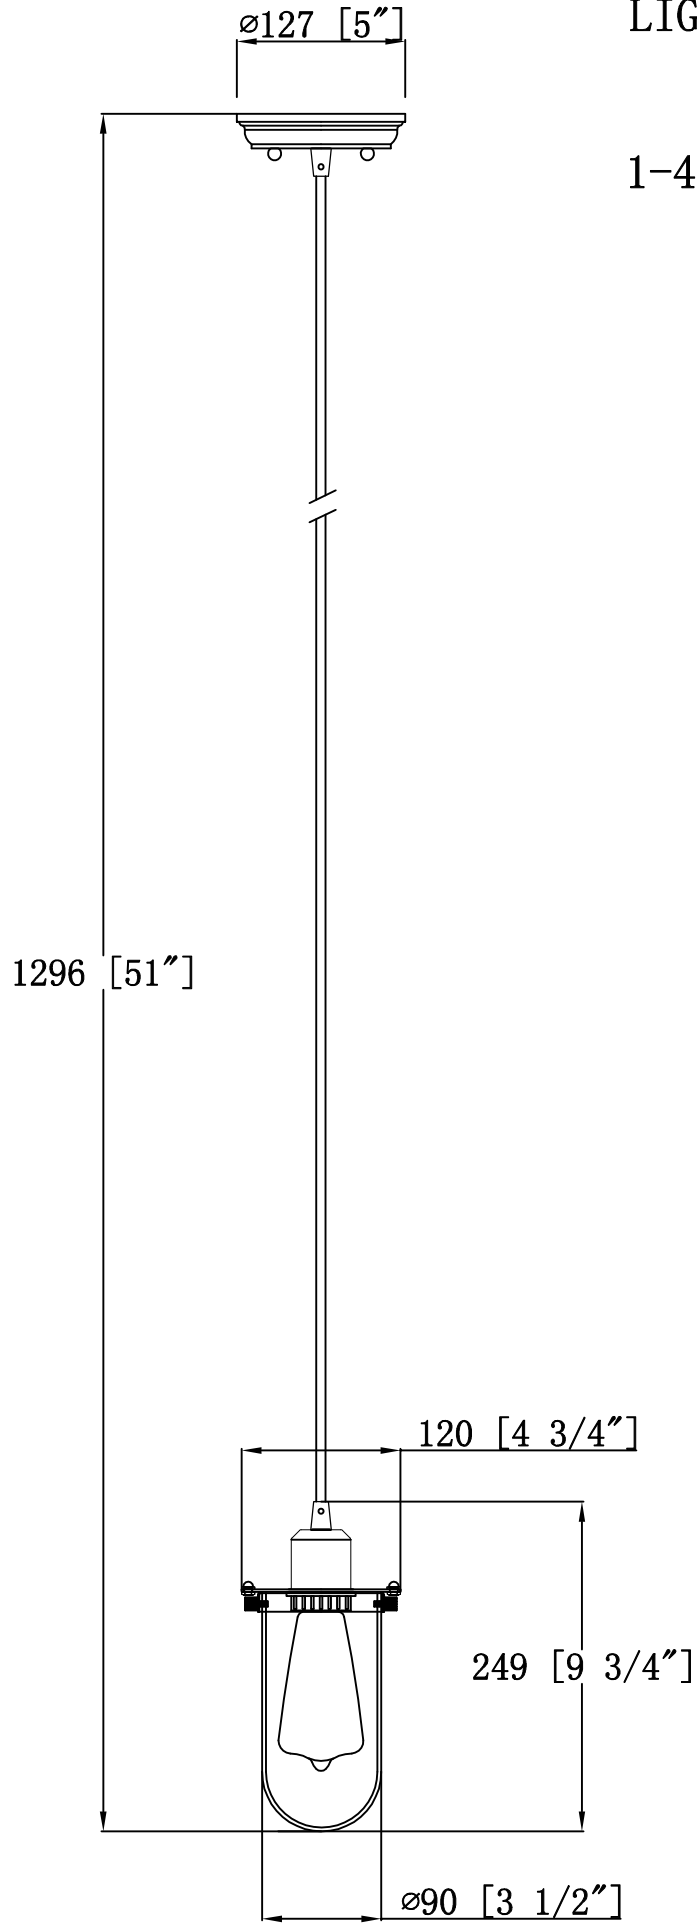

ITEM#: 231-SN-CL
231-SN-W
231-OB-CL
231-OB-W

INNOVATIONS
LIGHTING

1-40W MED

PROJECT:

TYPE: