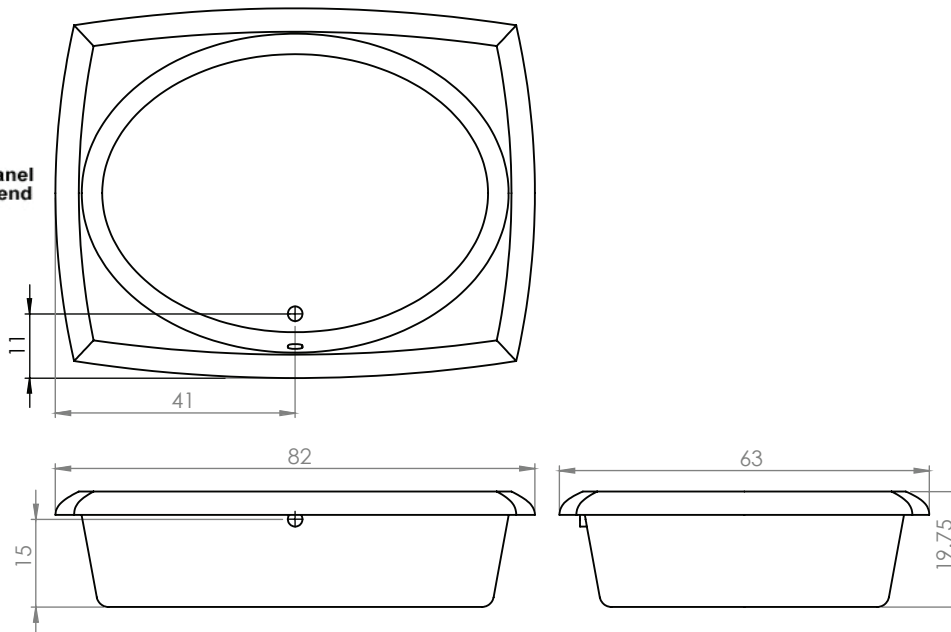

- Soaking tub only
- Whirlpool
- Thermal Air
- Combo

SIZE:

82.64.19

WATER CAPACITY:

110 Gallons

WEIGHT:

XXX Pounds

MODEL7248 DIMENSIONS:

- (L)ength- 82"
- (W)idth- 64"
- (H)eight Finish- 19"

ACRYLIC TUB

- Acrylic models finished in 1/8" thick layer of deep lustrous acrylic
- Extra thick reinforced fiberglass
- Pre-wired pump on pump platform (standard pump location only)
- Integral E-Z level platform facilitates installation
- Non-skid bottom