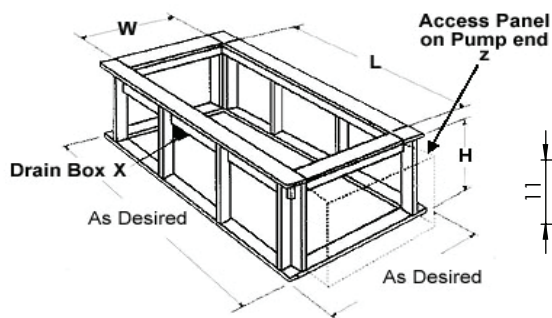

- Soaking tub only
- Whirlpool
- Thermal Air
- Combo

SIZE:

82.64.19

WATER CAPACITY:

110 Gallons

WEIGHT:

XXX Pounds

MODEL7248 DIMENSIONS:

- (L)ength- 82"
- (W)idth- 64"
- (H)eight Finish- 19"

ACRYLIC TUB

- Acrylic models finished in 1/8" thick layer of deep lustrous acrylic
- Extra thick reinforced fiberglass
- Pre-wired pump on pump platform (standard pump location only)
- Integral E-Z level platform facilitates installation
- Non-skid bottom