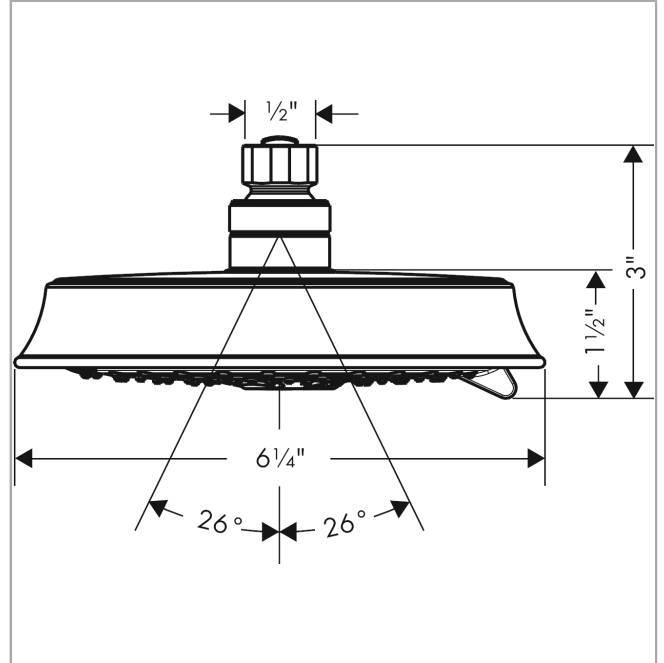

**Raindance Classic**  
**Showerhead 150 3-Jet, 2.5 GPM**  
 Finishes : **polished nickel** Part no. : **28471831**

**Description**

**Features**

- 86 no-clog spray channels
- Spray modes: RainAir, BalanceAir, Whirl
- Flow: 2.5 GPM (9.5 L/Min)
- adjustment with shift on overhead shower
- Fully-finished matching spray face

**Item details**

List Price \$ 332.00

**Technology**

**Compliance**

**Product image**

**Scale drawing**

**Raindance Classic**  
**Showerhead 150 3-Jet, 2.5 GPM**  
Finishes : **polished nickel**    Part no. : **28471831**

Exploded drawing

Year of production: >03/09

**Raindance Classic**  
**Showerhead 150 3-Jet, 2.5 GPM**  
 Finishes : **polished nickel**    Part no. : **28471831**

**Spare parts list**

Year of production: >**03/09**