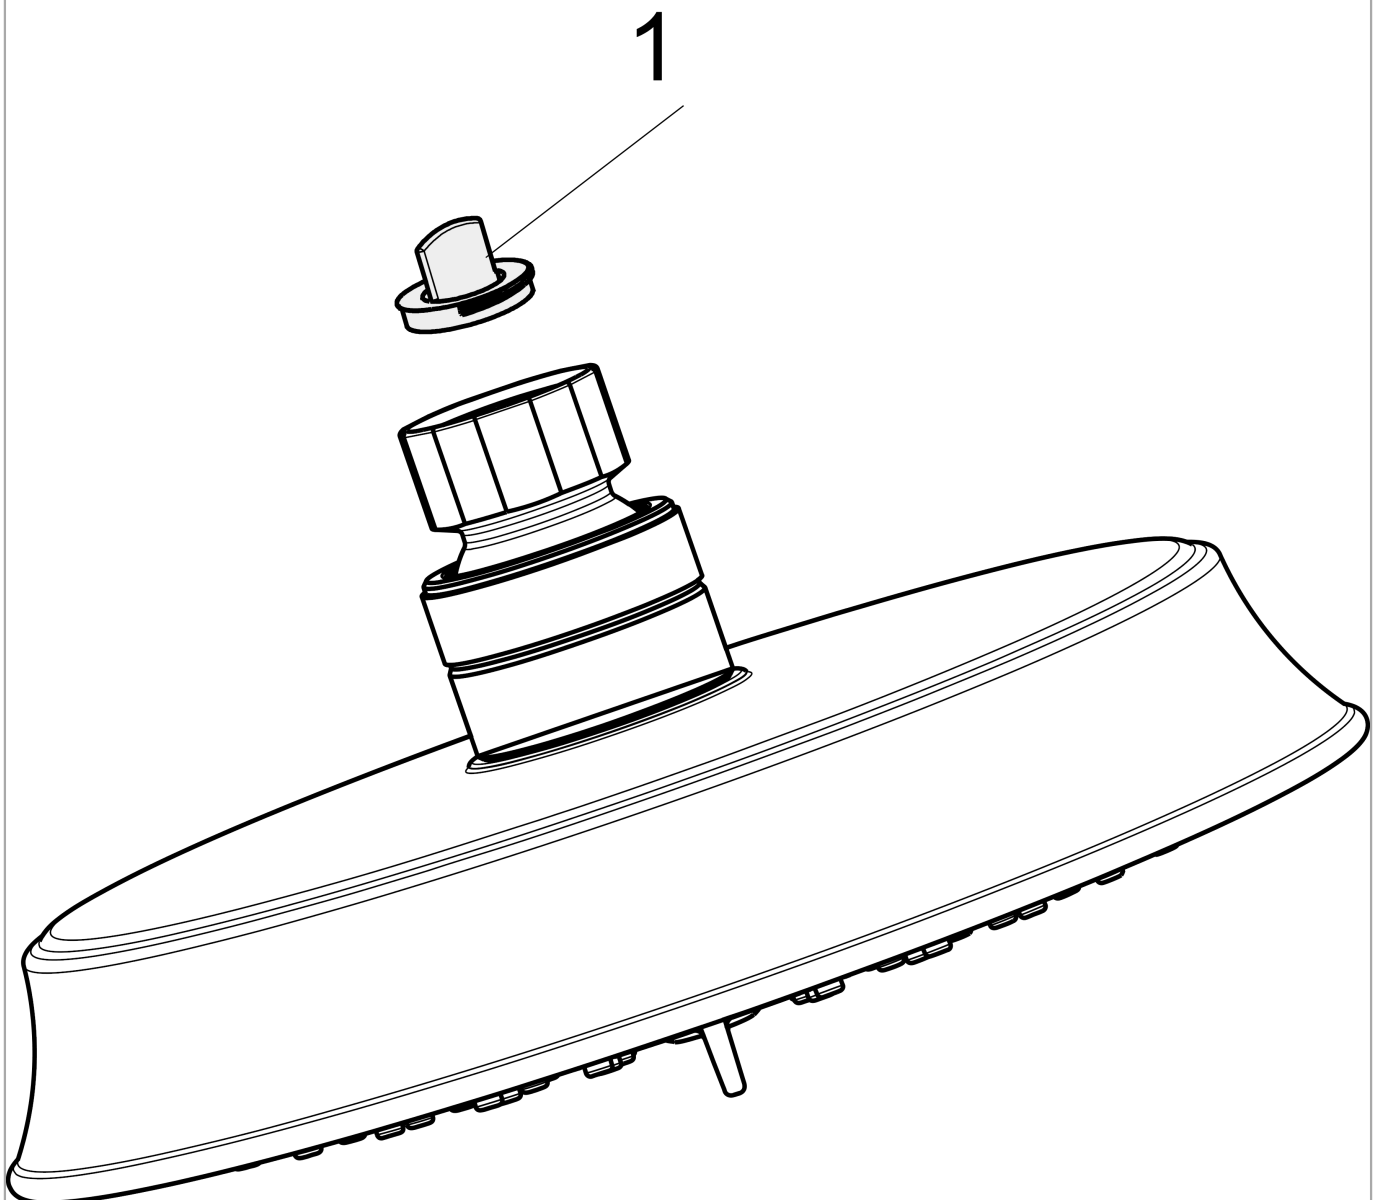

**Raindance Classic**  
**Showerhead 150 3-Jet, 2.5 GPM**  
 Finishes : **polished nickel** Part no. : **28471831**

**Description**

**Features**

- 86 no-clog spray channels
- Spray modes: RainAir, BalanceAir, Whirl
- Flow: 2.5 GPM (9.5 L/Min)
- adjustment with shift on overhead shower
- Fully-finished matching spray face

**Item details**

List Price \$ 332.00

**Technology**

**Compliance**

**Product image**

**Scale drawing**

**Raindance Classic**  
**Showerhead 150 3-Jet, 2.5 GPM**  
Finishes : **polished nickel**    Part no. : **28471831**

Exploded drawing

Year of production: >03/09

**Raindance Classic**  
**Showerhead 150 3-Jet, 2.5 GPM**  
 Finishes : **polished nickel**    Part no. : **28471831**

**Spare parts list**

Year of production: >**03/09**