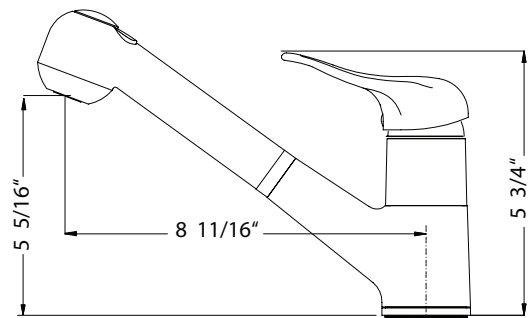

**ALLEGRO SERIES**

**Pull Out Kitchen Faucet**

**Model ALPO-1000-PC** : Polished Chrome  
**ALPO-1000-BN** : Brushed Nickel

ALPO-1000

**FEATURES**

- Transitional solid brass body
- Lightweight pull out dual function spray/stream handspray
- Easy clean removable Aerator
- Extendable hose reaches all edges of sink and beyond. 20+ inches
- Transitional ergonomic topmount handle
- Ceramic Disc Cartridge - Lifetime Warranty
- Available in 2 finish options
- Oversized deck mounting locknut for ease of installation
- Hybrid stainless steel and nylon hoses for increased durability and flexibility
- All HamatUSA faucets are ICC certified to meet or exceed US State and Federal plumbing codes and low lead safety standards
- Limited Lifetime Warranty