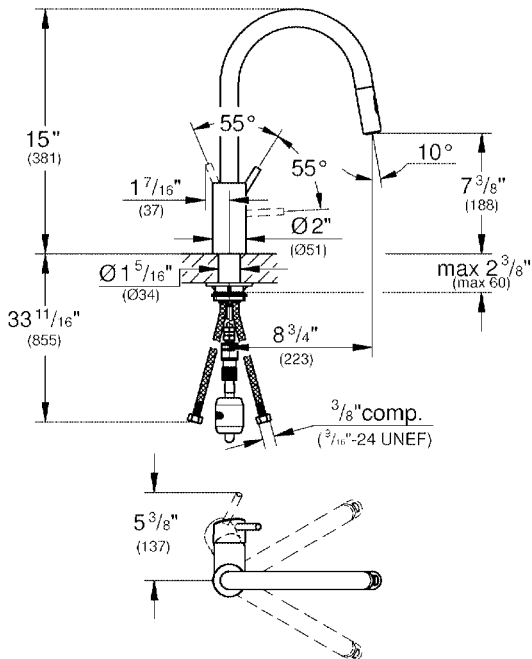

CONCETTO
Single-Handle Kitchen Faucet
MODEL # 3134910E

Pure Freude
an Wasser

ADA

Product Description:
CONCETTO
Single-Handle Kitchen Faucet

Standard Specification:

- High spout
- Single hole installation
- **GROHE StarLight** finish
- **GROHE SilkMove** 1.4" (35 mm) ceramic cartridge
- **GROHE EcoJoy** 1.5 gpm (5.7 l/min) flow restrictor
- **GROHE Zero** isolated inner water ways - lead and nickel free
- Flow strainer
- Pull-out dual spray - switch from regular flow to shower spray
- Swivel spout
- Integrated non-return valve
- Protected against backflow
- Stainless steel flex lines
- Quick installation system
- Max Flow Rate: 1.75 gpm (6.6 L/min)
- GROHE Limited Lifetime Warranty

Applicable Codes & Standards:

- Energy Policy Act of 1992
- NSF 61
- NSF 372
- ASME A112.18.1/CSA B125.1
- US Federal and State material regulations
- ICC/ANSI A117.1

Color:

- 3134910E Starlight Chrome