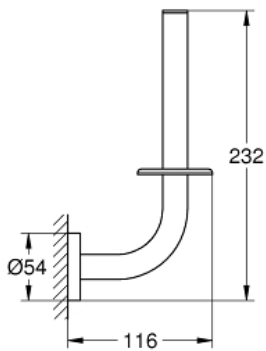

ESSENTIALS  
Spare Toilet Paper Holder  
MODEL # 40385GN1

Pure Freude  
an Wasser

GROHE

**Product Description:**  
ESSENTIALS  
Spare Toilet Paper Holder

**Standard Specification:**

- Material: Metal
- Wall mount
- Concealed fastening
- **GROHE StarLight** finish
- Suitable for screwing (including screws and dowels) or gluing (glue 40 915 000 sold separately)