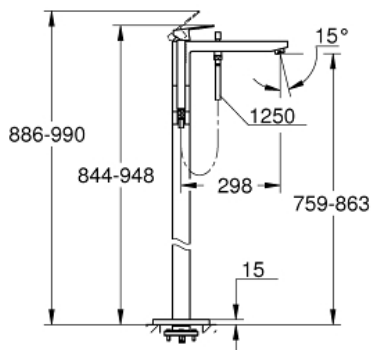

EUROCUBE
Single-Handle Bathtub Faucet
MODEL # 23672001

Pure Freude
an Wasser

GROHE

ADA

CEC

Product Description:

EUROCUBE

Single-Handle Bathtub Faucet

Standard Specification:

- Rough-In Set (29 038 001)
- 29 086 000
- Requires Rough-In Set (29 038 001) (sold separately)
- **GROHE SilkMove** 1.4" (35 mm) ceramic cartridge
- With temperature limiter
- **GROHE StarLight** chrome finish
- Automatic diverter: bath/shower
- Spout with flow control
- Hand shower Euphoria Cube+ (27 888 000) 1.75 gpm
- 49" (1250mm) SilverFlex shower hose (28 362 000)
- 11 3/4" spout reach
- 1/2" (13mm) Integrated non-return valve in the shower outlet
- Protected against backflow
- With shower holder