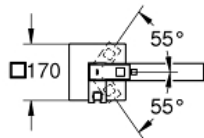

EUROCUBE
Single-Handle Bathtub Faucet
MODEL # 23672001

Pure Freude
an Wasser

GROHE

ADA

CEC

Product Description:

EUROCUBE

Single-Handle Bathtub Faucet

Standard Specification:

- Rough-In Set (29 038 001)
- 29 086 000
- Requires Rough-In Set (29 038 001) (sold separately)
- **GROHE SilkMove** 1.4" (35 mm) ceramic cartridge
- With temperature limiter
- **GROHE StarLight** chrome finish
- Automatic diverter: bath/shower
- Spout with flow control
- Hand shower Euphoria Cube+ (27 888 000) 1.75 gpm
- 49" (1250mm) SilverFlex shower hose (28 362 000)
- 11 3/4" spout reach
- 1/2" (13mm) Integrated non-return valve in the shower outlet
- Protected against backflow
- With shower holder

Applicable Codes & Standards:

- Energy Policy Act of 1992
- ICC/ANSI A117.1

Color:

- 23672001 StarLight Chrome