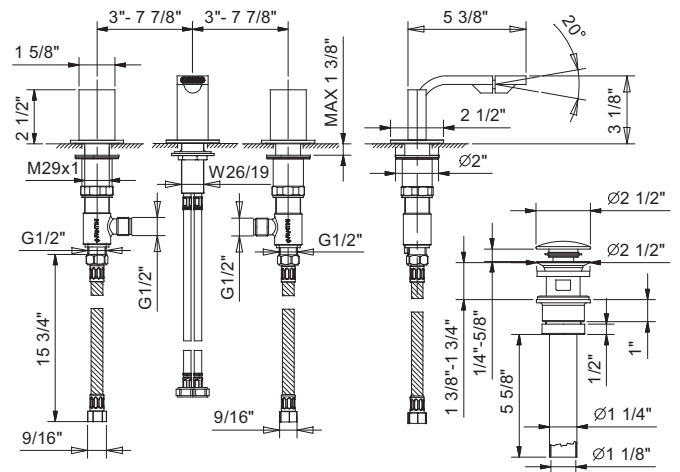

Art. N509SU

Three-hole bidet set, deck-mount flat spout

- 5 3/8" spout projection
- Ceramic disc cartridges, 1/4 turn
- Push-up drain, 1 1/4"
- Flexible supply lines

Handles (2 pcs required) to be ordered separately, please refer to Handles section.

Finishes:

- ☐ **Chrome** 29 02 N509SU
- ☐ **Nickel PVD** 29 95 N509SU
- ☐ **Matte Gun Metal PVD** 29 P5 N509SU
- ☐ **Matte British Gold PVD** 29 P6 N509SU
- ☐ **Matte Copper PVD** 29 P9 N509SU
- ☐ **Gold Plus** 29 01 N509SU

Project:

Room:

Date:

Comments:

Certifications/Awards: