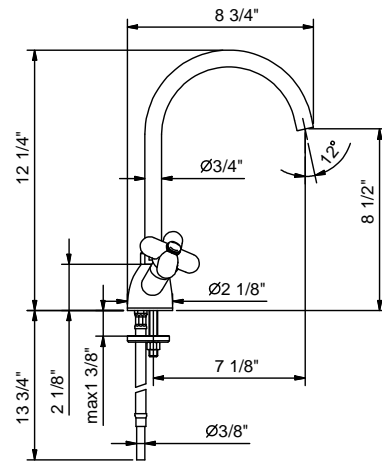

Art. 0550U

Single-hole kitchen mixer

- 7 1/8" spout projection
- Swivel spout
- Water flow restricted to 2.2 GPM
- Ceramic disc cartridge
- Flexible supply lines
- Handles included

Finishes:

- ☐ **Matte White**   60 29 0550U
- ☐ **Chrome**   60 02 0550U
- ☐ **Red/Chrome**   60 06 0550U02
- ☐ **Matte Black**   60 13 0550U

Project:

Room:

Date:

Comments:

Certifications/Awards: