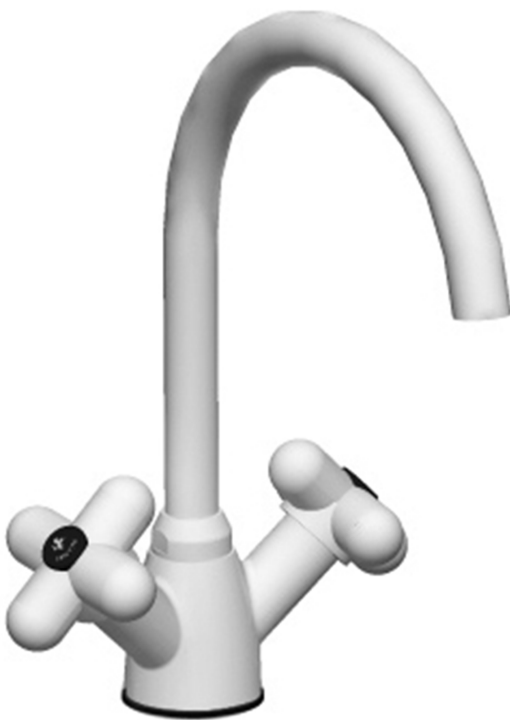

Art. 0550U

Single-hole kitchen mixer

- 7 1/8" spout projection
- Swivel spout
- Water flow restricted to 2.2 GPM
- Ceramic disc cartridge
- Flexible supply lines
- Handles included

Finishes:

- ☐ **Matte White**   60 29 0550U
- ☐ **Chrome**   60 02 0550U
- ☐ **Red/Chrome**   60 06 0550U02
- ☐ **Matte Black**   60 13 0550U

Project:

Room:

Date:

Comments:

Certifications/Awards: