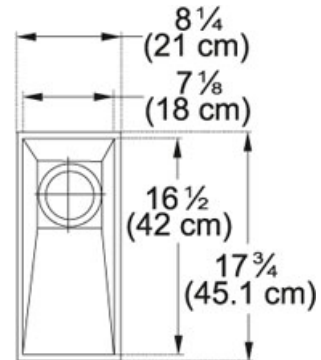

Peak PKX1108 Stainless Steel | 112.0074.976

FAMILY : Sinks | SERIE : Peak | MODEL : PKX1108 | FINISH : Stainless Steel | INSTALLATION TYPE : Undermount | STYLE : Contemporary

TECHNICAL DATA

| | |
|----------------------|--------------------------|
| Minimum Cabinet Size | 12" |
| Length overall | 8 1/4" |
| Width overall | 17 3/4" |
| Length of large bowl | 7 1/8" |
| Width of large bowl | 16 1/2" |
| Depth of large bowl | 7 1/8" |
| Number of Bowls | 1 |
| Cut-Out Template | Yes |
| Type of Material | 18 Gauge Stainless Steel |
| Installation Clips | Yes |
| Where to buy | Showroom |
| Where to buy | Showroom |

Peak PKX1108 Stainless Steel | 112.0074.976

FAMILY : Sinks | SERIE : Peak | MODEL : PKX1108 | FINISH : Stainless Steel | INSTALLATION TYPE : Undermount | STYLE : Contemporary

RELATED PARTS

122.0074.951

122.0074.944