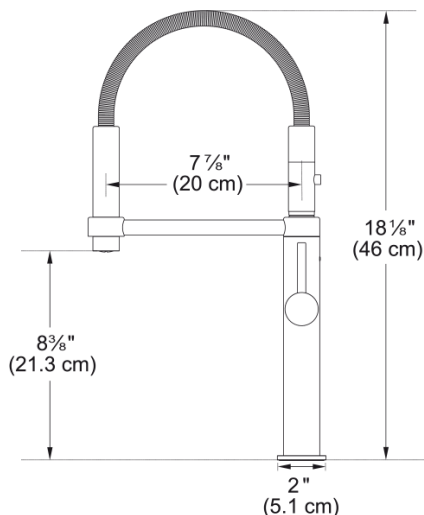

Pescara Faucet - PES-360-MBK | 115.0558.369

Technical Data

Aspect

Spout type	S - semi-professional
Color	Matte black
Type of material	Brass
Flexible pullout hose material	Metal
Spray head material	Brass

Product Dimensions

Faucet hole diameter	35 mm
Cartridge dimension	28 mm

Installation

Mounting type	Shank
Water supply hose connection	1/2"
Water supply hose length	650 mm

Product specifications

Pressure	High pressure
Faucet type	Spray
Faucet operation	Side lever
Faucet rotation	360°

Product identification

Product brand	FRANKE
Product family	None
Collection	Pescara

Features

Water saving feature	Yes
Type of aerator	Cache