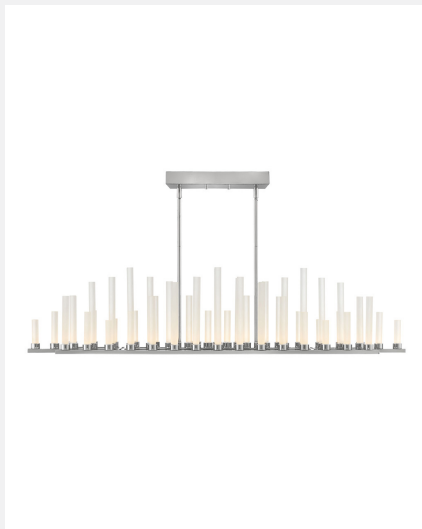

LED Linear FR46108PNI

ITEM NUMBER	FR46108PNI
BRAND	Fredrick Ramond
MATERIAL	Steel
GLASS	Frosted
HEIGHT	10.8"
WIDTH	48.0"
LED COLOR TEMP	3000.0000
VOLTAGE	120v
LED LUMENS	2000
WATTAGE	27w LED *Included
CERTIFICATION	C-US Dry Rated

FEATURES AND BENEFITS

- This stem hung fixture may be hung on a sloped ceiling.
- This fixture includes multiple down stems in various lengths to customize the installation height, including one 6" stem and two 12" stems.
- Suitable for use in dry (indoor) locations as defined by NEC and CEC. Meets United States UL Underwriters Laboratories & CSA Canadian Standards Association Product Safety Standards
- For complete warranty information visit [\(hyperlink\)](#)
- 15 year finish warranty
- Lifetime warranty on electrical wiring and components
- Bold silhouette with dramatic details creates a modern statement
- Gleaming luxe polished nickel finish