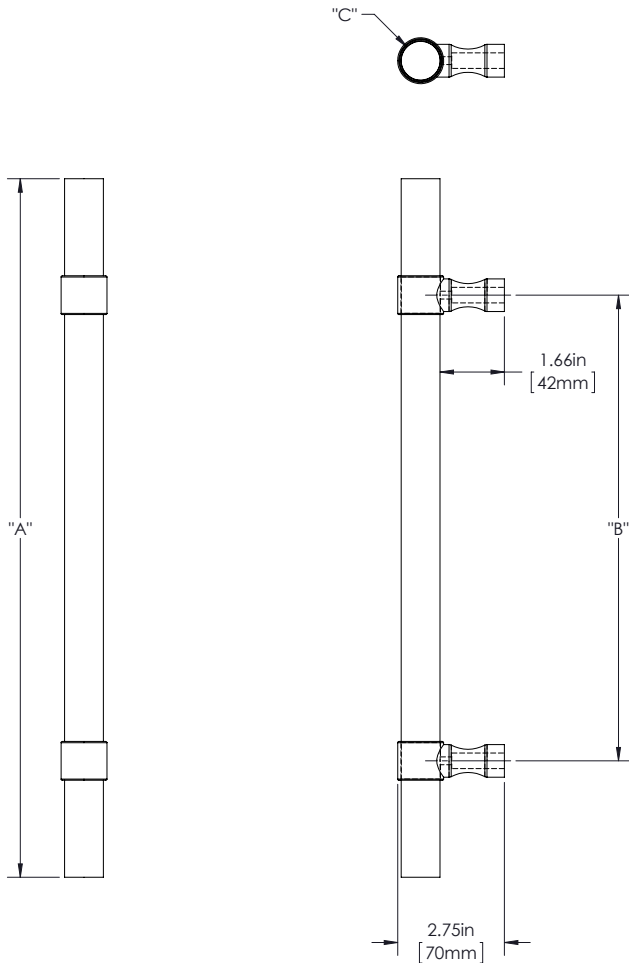

SPECIFICATIONS

Product Description: 1" Solid Round Wood Grip with Wrap Around Hourglass Mounts in Brass

Material	Acrylic	Aluminum	Brass	Stainless Steel	Wood
Grip					✓
Mount(s)			✓		

Overall Length "A"	Center To Center "B"	Overall Diameter "C"
12"(305mm)	8"(203mm)	1"(25mm)
24"(610mm)	18"(457mm)	1"(25mm)
36"(914mm)	24"(610mm)	1"(25mm)

Custom sizes & finishes available upon request

Dimensions are approximate and provided for reference purposes only