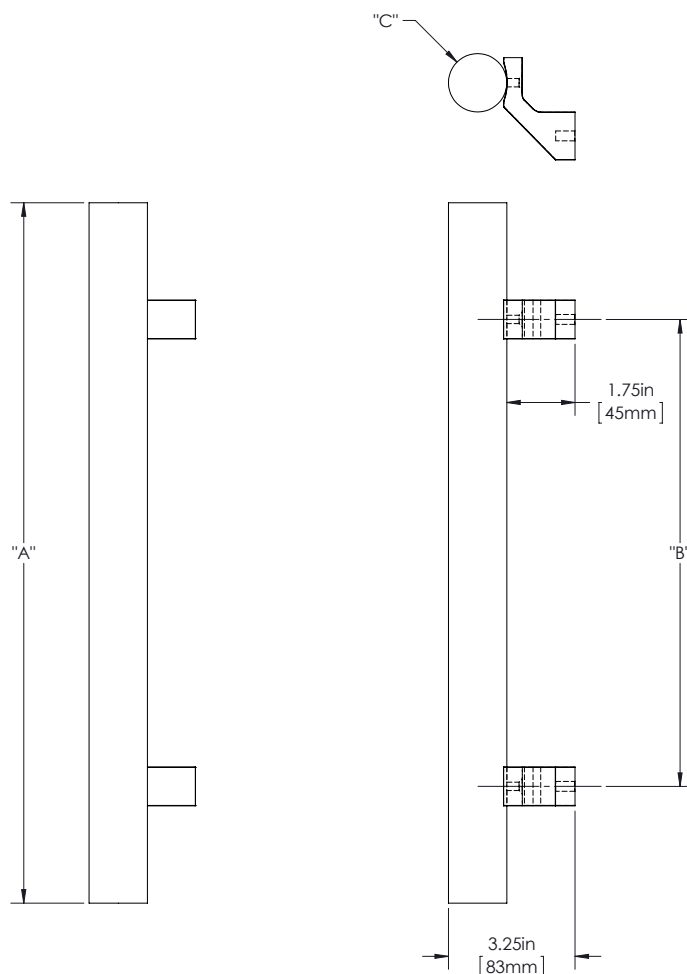

LEWIS COLLECTION

Series 2

FIRST IMPRESSIONS
INTERNATIONAL

SPECIFICATIONS

Product Description: 1 1/2" Solid Round Wood Grip with Offset Beveled Mounts in Stainless Steel

Material	Acrylic	Aluminum	Brass	Stainless Steel	Wood
Grip					✓
Mount(s)				✓	

Overall Length "A"	Center To Center "B"	Overall Diameter "C"
18"(457mm)	12"(305mm)	1 1/2"(38mm)
24"(610mm)	18"(457mm)	1 1/2"(38mm)
36"(914mm)	24"(610mm)	1 1/2"(38mm)

Finishes	Cherry	Bubinga	Ipe	Jatoba	Mahogany	White Oak	Teak	Black Walnut
Grip	✓	✓	✓	✓	✓	✓	✓	✓

Custom sizes & finishes available upon request

Dimensions are approximate and provided for reference purposes only