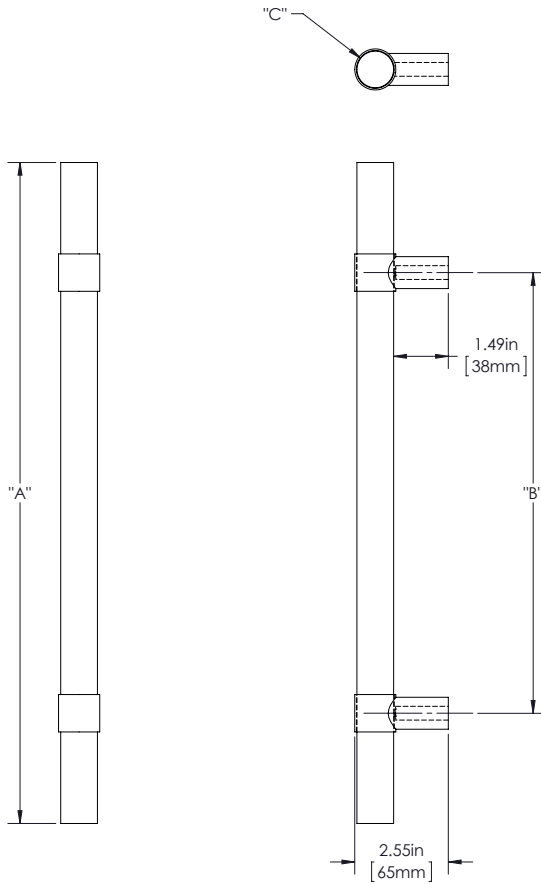

SPECIFICATIONS

Product Description: 1" Solid Round Wood Grip with Wrap Around Straight Round Mounts in Brass

Material	Acrylic	Aluminum	Brass	Stainless Steel	Wood
Grip					✓
Mount(s)			✓		

Overall Length "A"	Center To Center "B"	Overall Diameter "C"
12"(305mm)	8"(203mm)	1"(25mm)
24"(610mm)	18"(457mm)	1"(25mm)
36"(914mm)	24"(610mm)	1"(25mm)

Custom sizes & finishes available upon request

Dimensions are approximate and provided for reference purposes only