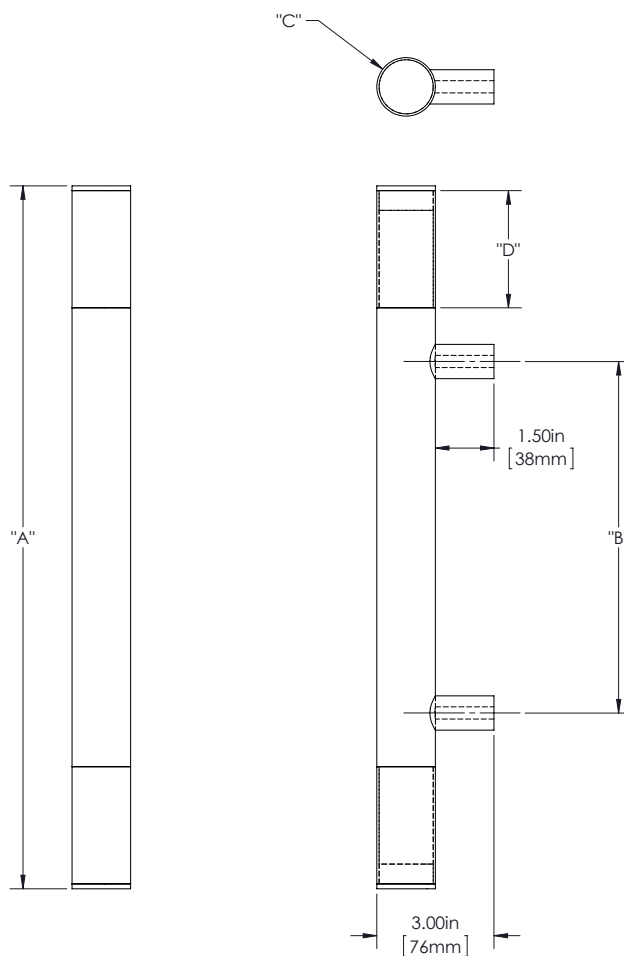

### SPECIFICATIONS

**Product Description:** 1 1/2" Solid Round Wood Grip with Sleeves and Straight Round Mounts in Stainless Steel

Material	Acrylic	Aluminum	Brass	Stainless Steel	Wood
Grip					✓
Mount(s)				✓	

Overall Length "A"	Center To Center "B"	Overall Diameter "C"	Sleeve Length "D"
18"(457mm)	9"(229mm)	1 1/2"(38mm)	1 1/2"(38mm)
24"(610mm)	15"(381mm)	1 1/2"(38mm)	3"(76mm)
36"(914mm)	27"(686mm)	1 1/2"(38mm)	3"(76mm)

Custom sizes & finishes available upon request

Dimensions are approximate and provided for reference purposes only