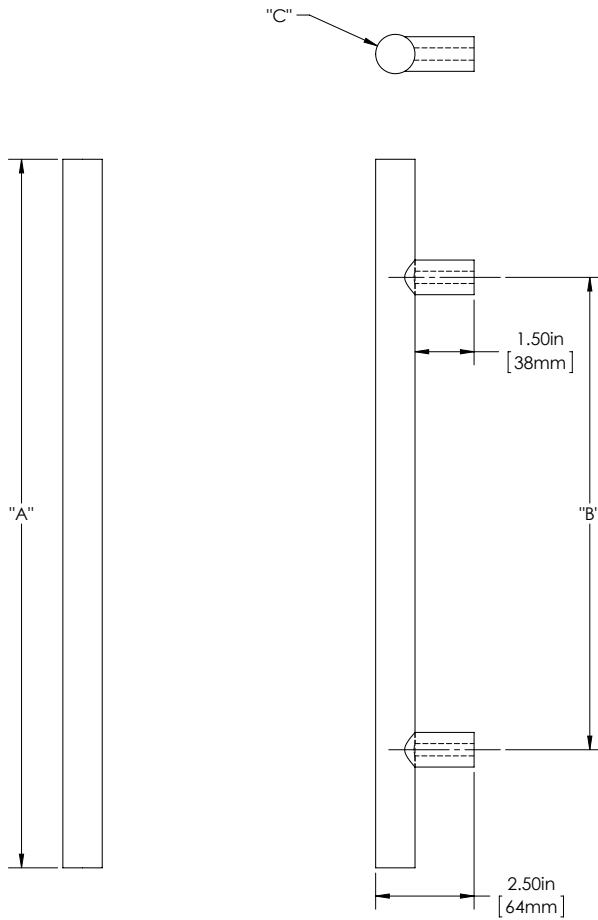

SPECIFICATIONS

Product Description: 1" Solid Round Wood Grip with Straight Round Mounts in Brass

Material	Acrylic	Aluminum	Brass	Stainless Steel	Wood
Grip					✓
Mount(s)			✓		

Overall Length "A"	Center To Center "B"	Overall Diameter "C"
12"(305mm)	8"(203mm)	1"(25mm)
24"(610mm)	18"(457mm)	1"(25mm)
36"(914mm)	24"(610mm)	1"(25mm)

Custom sizes & finishes available upon request

Dimensions are approximate and provided for reference purposes only