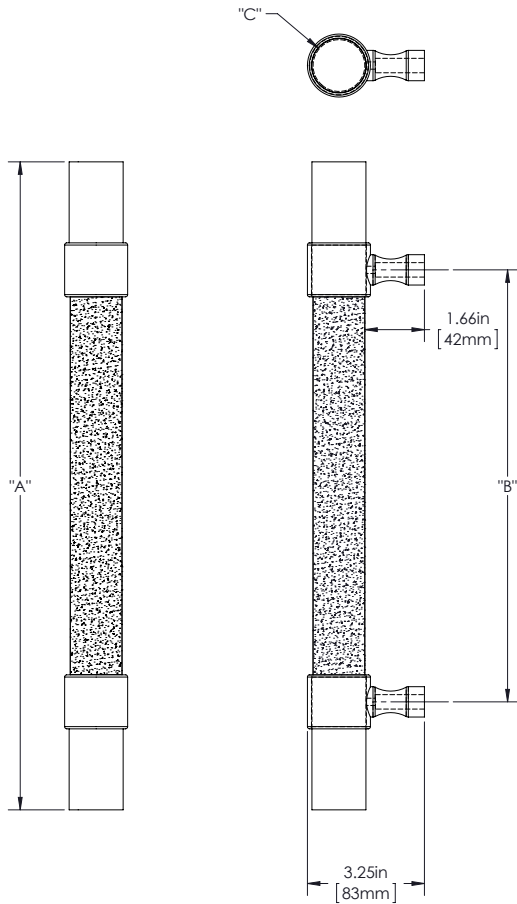

## SPECIFICATIONS

**Product Description:** 1 1/2" Solid Round Hand Chiseled Acrylic Grip with Wrap Around Hourglass Mounts in Brass

Material	Acrylic	Aluminum	Brass	Stainless Steel	Wood
Grip	✓				
Mount(s)			✓		

Overall Length "A"	Center To Center "B"	Overall Diameter "C"
18"(457mm)	12"(305mm)	1 1/2"(38mm)
24"(610mm)	18"(457mm)	1 1/2"(38mm)
36"(914mm)	24"(610mm)	1 1/2"(38mm)

Finishes	Acrylic Clear	Acrylic Frosted	Acrylic Color	Aged Brass	Antique Brass	Polished Brass	Satin Brass	Oil Rubbed Bronze	Polished Chrome	Satin Chrome	Polished Nickel	Satin Nickel	Powder Coated	Lithonia
Grip	✓													
Mount(s)				✓	✓	✓	✓	✓	✓	✓	✓	✓	✓	✓

Custom sizes & finishes available upon request

Dimensions are approximate and provided for reference purposes only