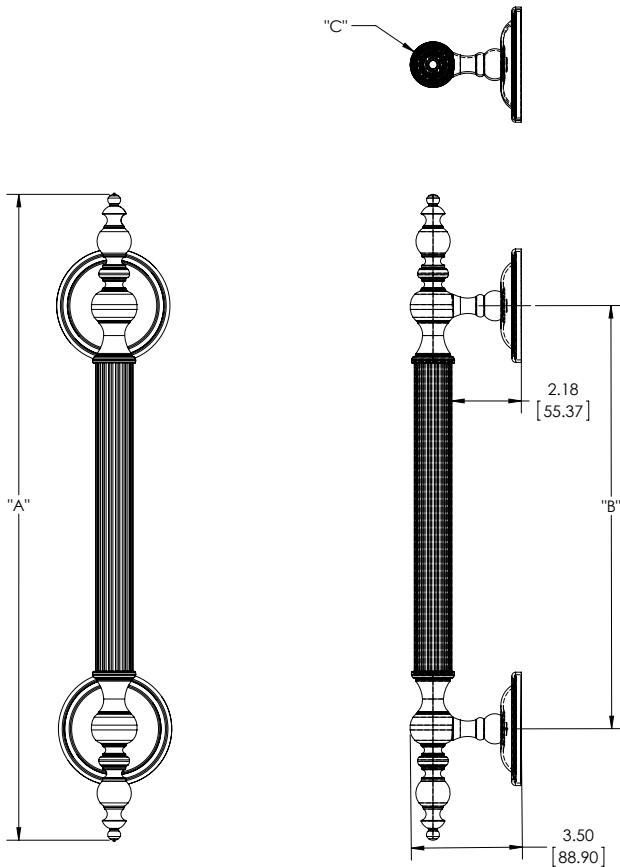

## SPECIFICATIONS

**Product Description:** 1" Tubular Round Reeded Grip with Decorative Finials and Tapered Mounts with Rosettes in Brass

Material	Acrylic	Aluminum	Brass	Stainless Steel	Wood
Grip			✓		
Mount(s)			✓		

Overall Length "A"	Center To Center "B"	Overall Diameter "C"
20"(508mm)	13 1/8"(333mm)	1"(25mm)
24"(609mm)	17 1/8"(435mm)	1"(25mm)
30"(762mm)	23 1/8"(587mm)	1"(25mm)

Finishes	Aged Brass	Antique Brass	Polished Brass	Satin Brass	Oil Rubbed Bronze	Polished Chrome	Satin Chrome	Polished Nickel	Satin Nickel	Brushed Stainless	Polished Stainless	Powder Coat	Lithonia
Grip	✓	✓	✓	✓	✓	✓			✓			✓	✓
Mount(s)	✓	✓	✓	✓	✓	✓			✓			✓	✓

Custom finishes available upon request

Dimensions are approximate and provided for reference purposes only