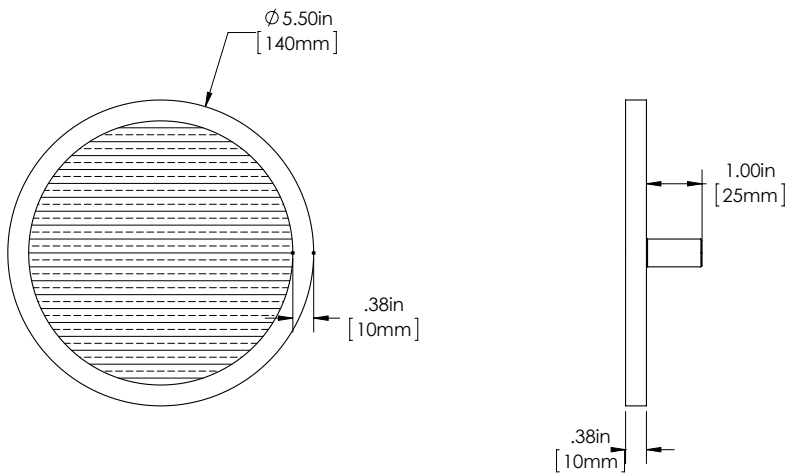

## SPECIFICATIONS

**Product Description:** 3/8" Solid Full Circle Grip with 5 1/2" Face, Reeded - Hammered Center, 1/4" Smooth Border and Smooth Straight Round Mount in Brass

Material	Acrylic	Aluminum	Brass	Stainless Steel	Wood
Grip			✓		
Mount(s)			✓		

Overall Size	Center To Center	Thickness
5 1/2"(140mm) Diameter	N/A	3/8"(10mm)

Finishes	Aged Brass	Antique Brass	Polished Brass	Satin Brass	Oil Rubbed Bronze	Polished Chrome	Satin Chrome	Polished Nickel	Satin Nickel	Brushed Stainless	Polished Stainless	Powder Coat	Lithonia
Grip	✓	✓	✓	✓	✓	✓	✓	✓	✓			✓	✓
Mount(s)	✓	✓	✓	✓	✓	✓	✓	✓	✓			✓	✓

Custom sizes & finishes available upon request

Dimensions are approximate and provided for reference purposes only