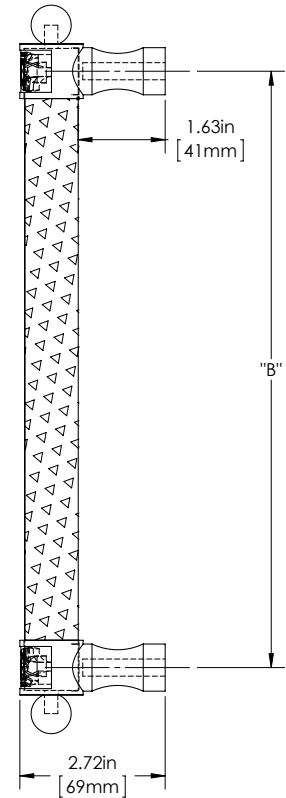

### SPECIFICATIONS

**Product Description:** 1" Tubular Round Acrylic Grip filled with Swarovski Crystals, Filigree End Caps, 3/4" Ball Finials and Hourglass Mounts in Brass

Material	Acrylic	Aluminum	Brass	Stainless Steel	Wood
Grip	✓				
Mount(s)			✓		

Overall Length "A"	Center To Center "B"	Overall Diameter "C"
12"(305mm)	9 1/2"(241mm)	1"(25mm)
18"(457mm)	15 1/2"(394mm)	1"(25mm)
24"(610mm)	21 1/2"(546mm)	1"(25mm)

Finishes	Acrylic Clear	Acrylic Frosted	Acrylic Color	Aged Brass	Antique Brass	Polished Brass	Satin Brass	Oil Rubbed Bronze	Polished Chrome	Satin Chrome	Polished Nickel	Satin Nickel	Powder Coated	Lithonia
Grip	✓	✓												
Mount(s)				✓	✓	✓	✓	✓	✓	✓	✓	✓	✓	✓

Custom sizes & finishes available upon request

Dimensions are approximate and provided for reference purposes only