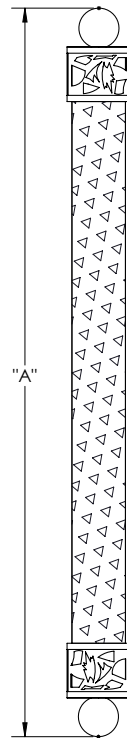

### SPECIFICATIONS

**Product Description:** 1" Tubular Round Acrylic Grip filled with Swarovski Crystals, Filigree End Caps, 3/4" Ball Finials and Hourglass Mounts in Brass

Material	Acrylic	Aluminum	Brass	Stainless Steel	Wood
Grip	✓				
Mount(s)			✓		

Overall Length "A"	Center To Center "B"	Overall Diameter "C"
12"(305mm)	9 1/2"(241mm)	1"(25mm)
18"(457mm)	15 1/2"(394mm)	1"(25mm)
24"(610mm)	21 1/2"(546mm)	1"(25mm)

Finishes	Acrylic Clear	Acrylic Frosted	Acrylic Color	Aged Brass	Antique Brass	Polished Brass	Satin Brass	Oil Rubbed Bronze	Polished Chrome	Satin Chrome	Polished Nickel	Satin Nickel	Powder Coated	Lithonia
Grip	✓	✓												
Mount(s)				✓	✓	✓	✓	✓	✓	✓	✓	✓	✓	✓

Custom sizes & finishes available upon request

Dimensions are approximate and provided for reference purposes only