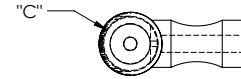

ATLANTIC COLLECTION

Series 2

SPECIFICATIONS

Product Description: 1" Tubular Round Acrylic Grip filled with Swarovski Crystals, Filigree End Caps, 3/4" Ball Finials and Hourglass Mounts in Brass

Material	Acrylic	Aluminum	Brass	Stainless Steel	Wood
Grip	✓				
Mount(s)			✓		

Overall Length "A"	Center To Center "B"	Overall Diameter "C"
12"(305mm)	9 1/2"(241mm)	1"(25mm)
18"(457mm)	15 1/2"(394mm)	1"(25mm)
24"(610mm)	21 1/2"(546mm)	1"(25mm)

Finishes	Acrylic Clear	Acrylic Frosted	Acrylic Color	Aged Brass	Antique Brass	Polished Brass	Satin Brass	Oil Rubbed Bronze	Polished Chrome	Satin Chrome	Polished Nickel	Satin Nickel	Powder Coated	Lithonia
Grip	✓	✓												
Mount(s)				✓	✓	✓	✓	✓	✓	✓	✓	✓	✓	✓

Custom sizes & finishes available upon request

Dimensions are approximate and provided for reference purposes only