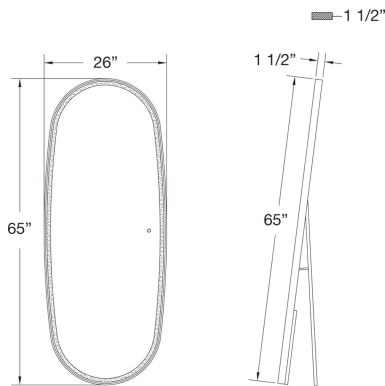

TECHNICAL DETAILS

PROJECT INFORMATION

Job Name: Date: Type:

Comments: