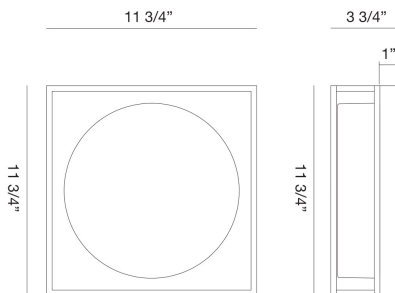

ROVER, SMA LED FLUSHMOUNT

PRODUCT DETAILS

No.	:	39332-011
Product Color	:	GOLD
Shade / Accent Colour	:	GOLD
Length	:	12"
Width	:	12"
Height	:	4"
Weight	:	9lbs

LIGHT SOURCE DETAILS

Light Source Type	:	INTEGRATED LED
Input Voltage	:	120V
Bulb Voltage	:	120V
Socket Type	:	LED
Total Wattage	:	24W
Total Lumen	:	1900lm
Kelvin	:	3000K
CRI	:	90
Dimmable	:	Yes

Options Available

ITEM NO.	FINISH	SHADE
39332-011	GOLD	GOLD
39332-028	CHROME	CHROME
39332-035	BLACK	BLACK

TECHNICAL DETAILS

Canopy / Backplate Length	:	12"
Canopy / Backplate Height	:	1"
Canopy / Backplate Width	:	12"