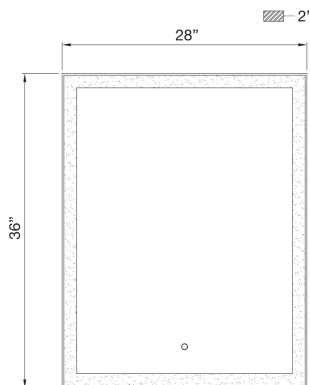

TECHNICAL DETAILS

PROJECT INFORMATION

Job Name: Date: Type:

Comments: