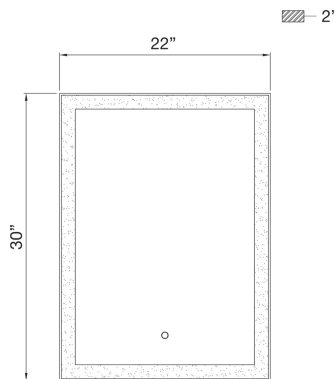

PROJECT INFORMATION

Job Name: Date: Type:

Comments: