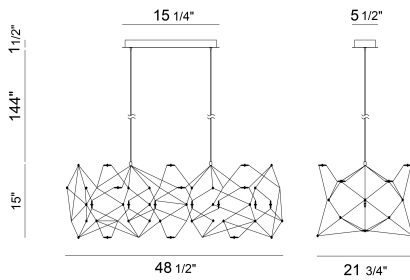

LEONARDELLI, MEDIUM LED CHANDELIER

Options Available

ITEM NO.	FINISH	SHADE
38037-016	DARK CHROME (PLATED)	
38037-026	DARK CHROME (PLATED)	

PRODUCT DETAILS

No.	:	38037-026
Product Color	:	DARK CHROME (PLATED)
Product Material	:	METAL
Shade / Accent Material	:	~
Length	:	48"
Width	:	21.75"
Height	:	15.75"
Overall Height	:	88"
Weight	:	7.8lbs

Hanging Support Type	:	WIRE
Canopy / Backplate Length	:	15.25"
Canopy / Backplate Height	:	1.5"
Canopy / Backplate Width	:	5.5"
Location	:	DRY
Approval	:	
Title 24	:	Yes

PROJECT INFORMATION

Job Name: Date: Type: