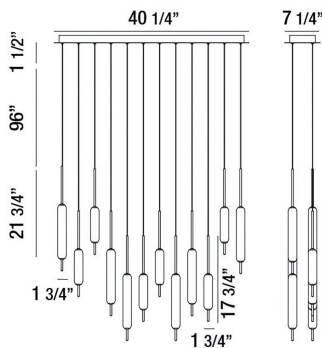

CUMBERLAND, 40" LINEAR CHANDELIER

PRODUCT DETAILS

No.	:	37236-038
Product Color	:	MIXED
Product Material	:	METAL
Shade / Accent Colour	:	WHITE
Shade / Accent Material	:	GLASS
Length	:	40.25"
Width	:	7.25"
Height	:	21.75"
Overall Height	:	119.25"

LIGHT SOURCE DETAILS

Light Source Type	:	INTEGRATED LED
Input Voltage	:	120V
Bulb Voltage	:	120V
Socket Type	:	LED
Total Wattage	:	120W
Total Lumen	:	7200lm
Kelvin	:	3000K
CRI	:	90
Dimmable	:	Yes

Options Available

ITEM NO.	FINISH	SHADE
37236-014	ANTIQUÉ BRASS	WHITE
37236-021	BLACK	WHITE
37236-038	MIXED	WHITE
37236-042	SATIN NICKEL	WHITE

TECHNICAL DETAILS

Hanging Support Type	:	WIRE
Hanging Support Length	:	96"
Canopy / Backplate Length	:	40.25"
Canopy / Backplate Height	:	1.5"
Canopy / Backplate Width	:	7.25"
Location	:	DRY
Approval	:	
Title 24	:	Yes