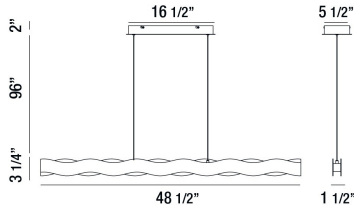

RIPPLE, 49" LINEAR CHANDELIER

PRODUCT DETAILS

No.	:	35956-013
Product Color	:	BLACK
Product Material	:	METAL
Shade / Accent Colour	:	SILVER
Shade / Accent Material	:	METAL WAVES
Length	:	48.5"
Width	:	1.5"
Height	:	3.25"
Overall Height	:	101.25"
Weight	:	9.7lbs

LIGHT SOURCE DETAILS

Light Source Type	:	INTEGRATED LED
Input Voltage	:	120V
Bulb Voltage	:	12V
Total Wattage	:	56W
Total Lumen	:	2600lm
Kelvin	:	3000K
CRI	:	80+
Dimmable	:	Yes

Options Available

ITEM NO.	FINISH	SHADE
35956-013	BLACK	SILVER
35956-020	BRONZE	GOLD

TECHNICAL DETAILS

Hanging Support Type	:	AIRCRAFT CABLE
Hanging Support Length	:	96"
Canopy / Backplate Length	:	16.5"
Canopy / Backplate Height	:	2"
Canopy / Backplate Width	:	5.5"
Location	:	DRY
Approval	:	