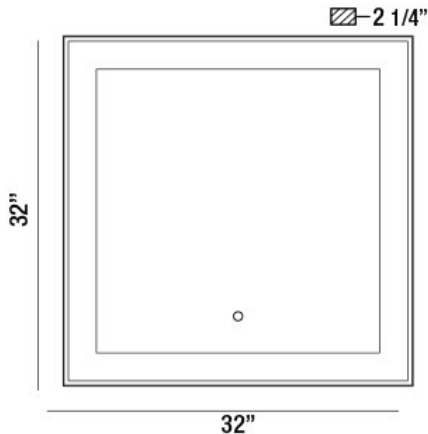

TECHNICAL DETAILS

Location	:	DAMP
Approval	:	

PROJECT INFORMATION

Job Name: Date: Type:

Comments: