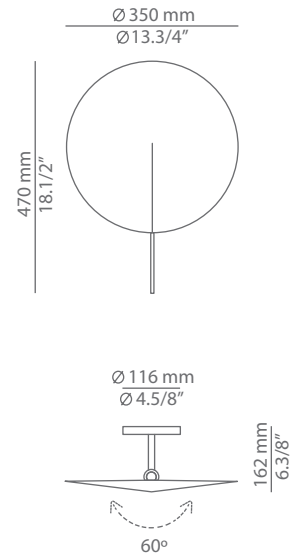

OBS

t-3222L

flush mount

Date	Type
Project	
Location	
Model #	Quantity
Specifier	

Description

Metallic flush mount lamp providing indirect light.
 Adjustable head with lateral swing up to 60°.
 Decorative stick.

Pictures above might not show the specified dimensions or material. They are for illustration purposes only.

Ordering information

Product Code	Lamp	Finish
■ t-3222L	■ LED 23W (2700K / Ang 120° / >80 CRI) 120V (included) / Typ* 2215 lumens Dimmable Triac	■ 76 WH White ■ CUSTOM