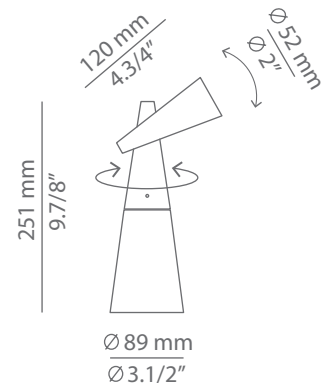

SPECIAL REQUIREMENTS

Custom finishes and versions

We offer custom RAL finishes.
Alternate lamping available for projects. Consult our offices.

Special instructions