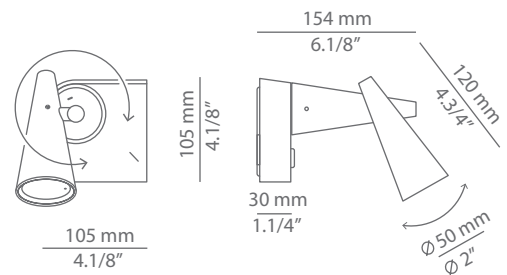

## Description

Metallic wall lamp providing direct light.  
 Conical adjustable rotating head.  
 Acrylic diffuser.  
 On/off switch.

Pictures above might not show the specified dimensions or material. They are for illustration purposes only.

## Ordering information

Product Code	Lamp	Finish
■ A-3330	■ LED 3.2W (2700K / Ang 120° / >80 CRI / 350mA) / 120V (included) Typ* 370 lumens / On/Off switch	■ 74 WH White ■ CUSTOM