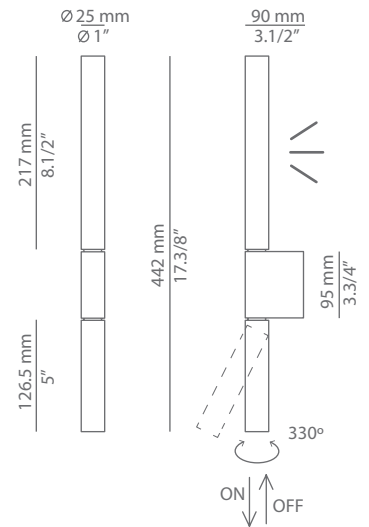

# CANUT A-3571

wall lamp

Date	Type
Project	
Location	
Model #	Quantity
Specifier	

## Description

Metallic wall lamp providing indirect light and one adjustable reading arm. Independent on/off push button switch for reading lamp.

Pictures above might not show the specified dimensions or material. They are for illustration purposes only.

## Ordering information

Product Code	Lamp
■ A-3571	■ LED 3W (3000K / Ang 50° / >80 CRI / 350mA) 120V (included) Typ* 381 lumens / Non Dimmable On/Off push button switch ☉ LED 1W (3000K / Ang 120° / >80 CRI / 350mA) 120V (included) / Typ* 145 lumens / Non Dimmable

## Finish

- 26 BLK Black
- 47 NI M Nickel
- 74 WH White
- CUSTOM