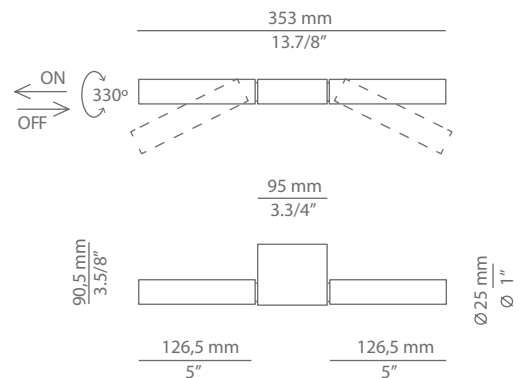

SPECIAL REQUIREMENTS

Custom finishes and versions

We offer custom plated and RAL finishes.

Alternate lamping and sizes available for projects. Consult our offices.

Special instructions